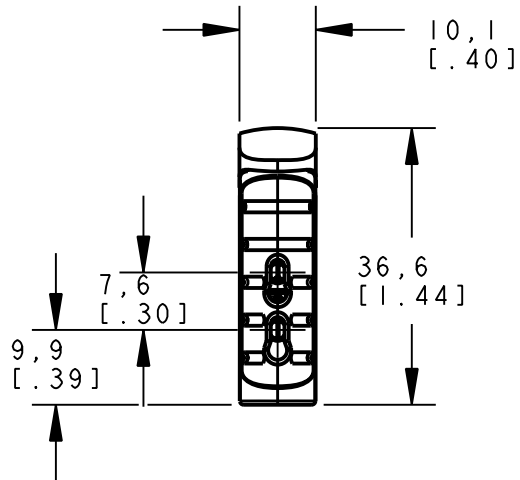

8 | 7 | 6 | 5 | 4 | 3 | 2 | 1

ISOMETRIC VIEW  
SCALE 1:1

This drawing is the property of BANNER ENGINEERING CORP. and is proprietary in general and in detail. Its contents shall not be revealed to outside parties without written consent of BANNER.

BANNER ENGINEERING CORP.  
P.O. BOX 9414  
MINNEAPOLIS, MN 55440

THIRD ANGLE PROJECTION

TITLE

**DIOBF CABLE/PIGTAIL  
WEB CAD DRAWINGS 2D/3D**

SIZE B	DRAWING NO. <b>156682</b>	REV.
-----------	------------------------------	------

SCALE 1:1	SHEET 1 OF 1
--------------	-----------------

NOTES:  
1. ALL DIMENSIONS ARE MILLIMETERS [INCHES] UNLESS OTHERWISE NOTED.

8 | 7 | 6 | 5 | 4 | 3 | 2 | 1

PRO/E