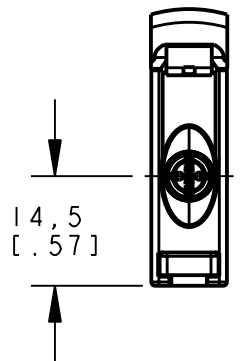

8 | 7 | 6 | 5 | 4 | 3 | 2 | 1

ISOMETRIC VIEW  
SCALE 1:1

This drawing is the property of BANNER ENGINEERING CORP. and is proprietary in general and in detail. Its contents shall not be revealed to outside parties without written consent of BANNER.

BANNER ENGINEERING CORP.  
P.O. BOX 9414  
MINNEAPOLIS, MN 55440

THIRD ANGLE PROJECTION

TITLE

**DIOBF CABLE/PIGTAIL  
WEB CAD DRAWINGS 2D/3D**

SIZE B	DRAWING NO. <b>156682</b>	REV.
-----------	------------------------------	------

SCALE 1:1	SHEET 1 OF 1
--------------	-----------------

NOTES:  
1. ALL DIMENSIONS ARE MILLIMETERS [INCHES] UNLESS OTHERWISE NOTED.

8 | 7 | 6 | 5 | 4 | 3 | 2 | 1

PRO/E