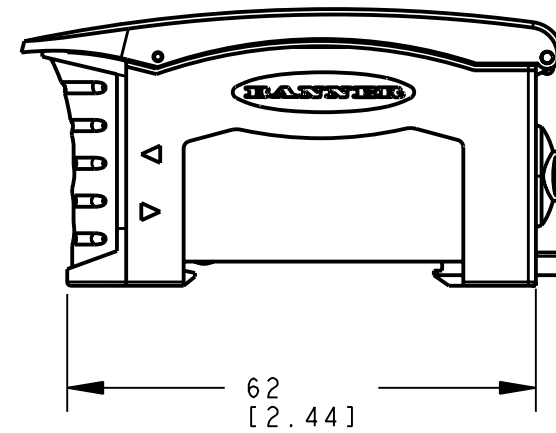

8 | 7 | 6 | 5 | 4 | 3 | 2 | 1

ISOMETRIC VIEW  
SCALE 1:1

This drawing is the property of BANNER ENGINEERING CORP. and is proprietary in general and in detail. Its contents shall not be revealed to outside parties without written consent of BANNER.

BANNER ENGINEERING CORP.  
P.O. BOX 9414  
MINNEAPOLIS, MN 55440

THIRD ANGLE PROJECTION

TITLE

**DIOBF CABLE/PIGTAIL  
WEB CAD DRAWINGS 2D/3D**

SIZE B	DRAWING NO. <b>156682</b>	REV.
-----------	------------------------------	------

SCALE 1:1	SHEET 1 OF 1
--------------	-----------------

NOTES:  
1. ALL DIMENSIONS ARE MILLIMETERS [INCHES] UNLESS OTHERWISE NOTED.

8 | 7 | 6 | 5 | 4 | 3 | 2 | 1

PRO/E