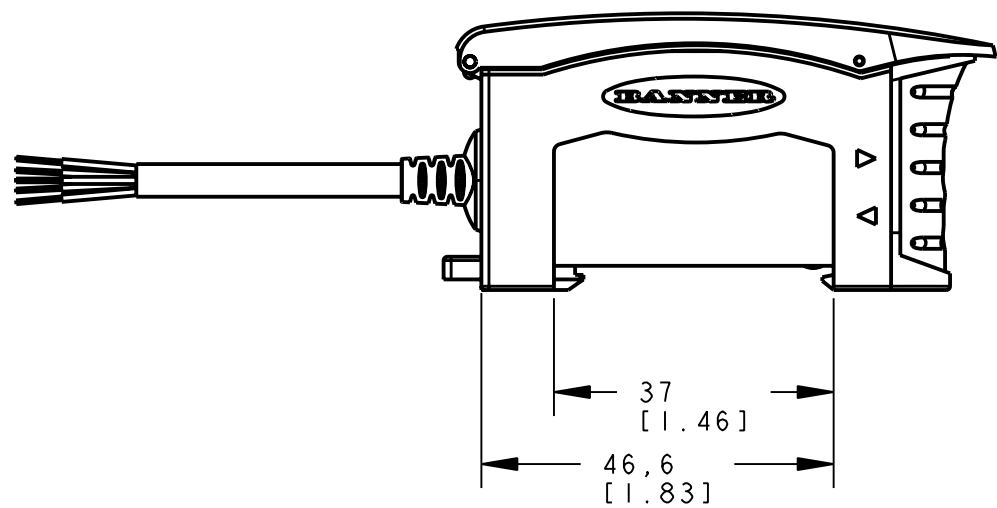

8 | 7 | 6 | 5 | 4 | 3 | 2 | 1

D
C
B
A

ISOMETRIC VIEW
SCALE 1:1

This drawing is the property of BANNER ENGINEERING CORP. and is proprietary in general and in detail. Its contents shall not be revealed to outside parties without written consent of BANNER.

BANNER ENGINEERING CORP.
P.O. BOX 9414
MINNEAPOLIS, MN 55440

THIRD ANGLE PROJECTION

TITLE
DIODN/DP/IN/IP/UN/UP CABLE/PIGTAIL
WEB CAD DRAWINGS 2D/3D

SIZE B	DRAWING NO. 156680	REV.
SCALE 1:1		SHEET 1 OF 1

NOTES:
1. ALL DIMENSIONS ARE MILLIMETERS [INCHES] UNLESS OTHERWISE NOTED.