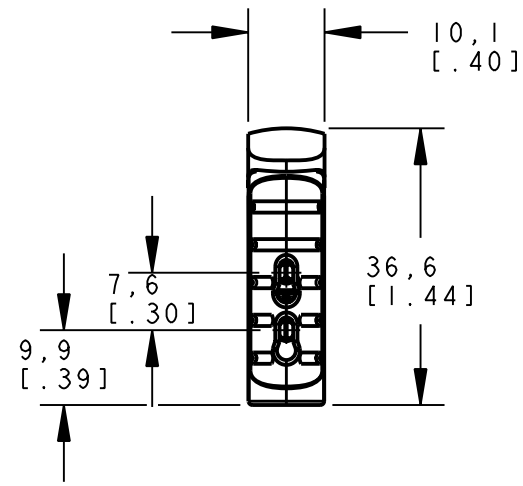

8 | 7 | 6 | 5 | 4 | 3 | 2 | 1

D
C
B
A

ISOMETRIC VIEW
SCALE 1:1

This drawing is the property of BANNER ENGINEERING CORP. and is proprietary in general and in detail. Its contents shall not be revealed to outside parties without written consent of BANNER.

BANNER ENGINEERING CORP.
P.O. BOX 9414
MINNEAPOLIS, MN 55440

THIRD ANGLE PROJECTION

TITLE
DIODN/DP/IN/IP/UN/UP CABLE/PIGTAIL
WEB CAD DRAWINGS 2D/3D

SIZE B	DRAWING NO. 156680	REV.
SCALE 1:1		SHEET 1 OF 1

NOTES:
1. ALL DIMENSIONS ARE MILLIMETERS [INCHES] UNLESS OTHERWISE NOTED.