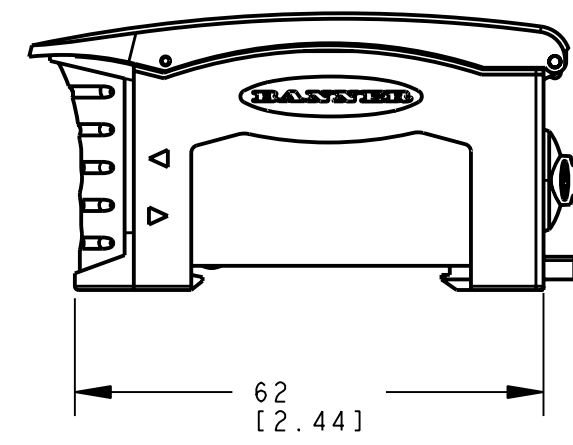

8 | 7 | 6 | 5 | 4 | 3 | 2 | 1

D
C
B
A

ISOMETRIC VIEW
SCALE 1:1

This drawing is the property of BANNER ENGINEERING CORP. and is proprietary in general and in detail. Its contents shall not be revealed to outside parties without written consent of BANNER.

BANNER ENGINEERING CORP.
P.O. BOX 9414
MINNEAPOLIS, MN 55440

THIRD ANGLE PROJECTION

TITLE
DIODN/DP/IN/IP/UN/UP CABLE/PIGTAIL
WEB CAD DRAWINGS 2D/3D

SIZE B	DRAWING NO. 156680	REV.
SCALE 1:1		SHEET 1 OF 1

NOTES:
1. ALL DIMENSIONS ARE MILLIMETERS [INCHES] UNLESS OTHERWISE NOTED.