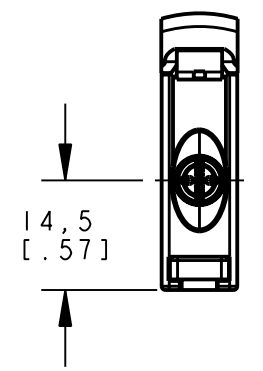

8 | 7 | 6 | 5 | 4 | 3 | 2 | 1

D
C
B
A

ISOMETRIC VIEW
SCALE 1:1

This drawing is the property of BANNER ENGINEERING CORP. and is proprietary in general and in detail. Its contents shall not be revealed to outside parties without written consent of BANNER.

BANNER ENGINEERING CORP.
P.O. BOX 9414
MINNEAPOLIS, MN 55440

THIRD ANGLE PROJECTION

TITLE
DIODN/DP/IN/IP/UN/UP CABLE/PIGTAIL
WEB CAD DRAWINGS 2D/3D

SIZE B	DRAWING NO. 156680	REV.
SCALE 1:1		SHEET 1 OF 1

NOTES:
1. ALL DIMENSIONS ARE MILLIMETERS [INCHES] UNLESS OTHERWISE NOTED.