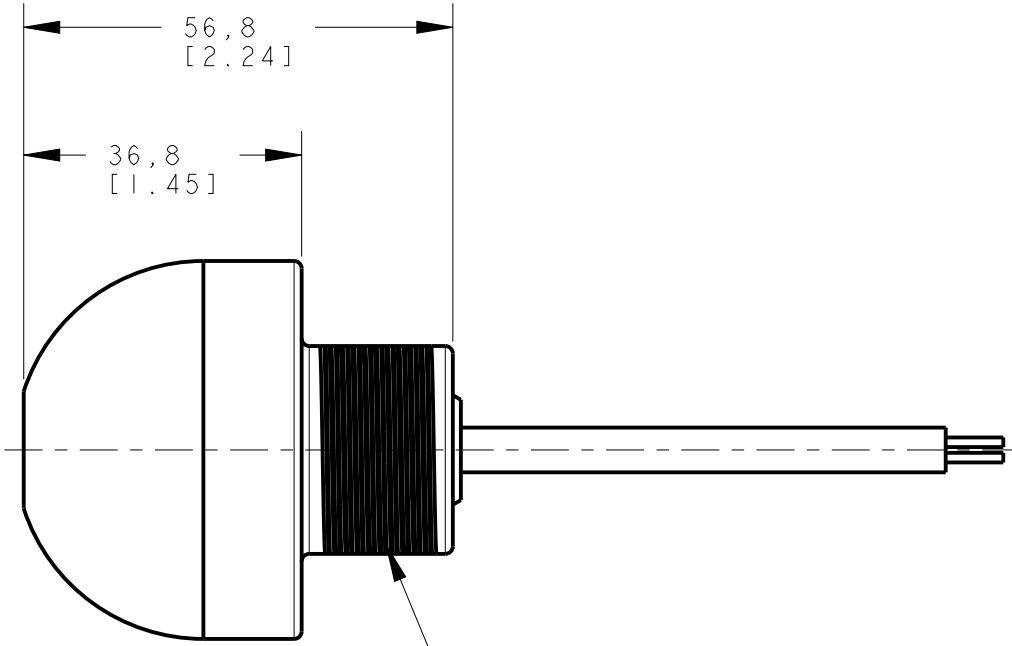

8 7 6 5 4 3 2 1

D
C
B
A

Ø 50
[1.97]

M30 X 1.5

ISOMETRIC VIEW
SCALE 1:1

This drawing is the property of BANNER ENGINEERING CORP. and is proprietary in general and in detail. Its contents shall not be revealed to outside parties without written consent of BANNER.

BANNER ENGINEERING CORP.
P.O. BOX 9414
MINNEAPOLIS, MN 55440

THIRD ANGLE PROJECTION

TITLE
K50A/R FF/LP PICK-TO-LIGHT CABLE/PIGTAIL

SIZE B DRAWING NO. **144875** REV. -

SCALE 1:1 SHEET 1 OF 1

NOTES:
1. ALL DIMENSIONS ARE MILLIMETERS [INCHES] UNLESS OTHERWISE NOTED.