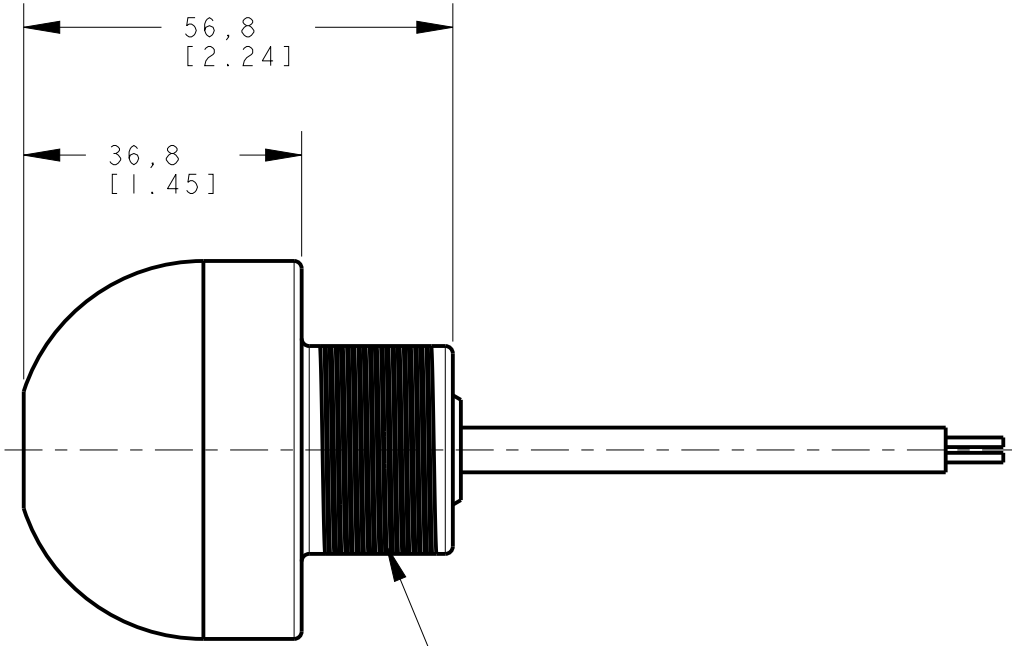

8 7 6 5 4 3 2 1

D
C
B
A

Ø 50
[1.97]

M30 X 1.5

ISOMETRIC VIEW
SCALE 1:1

This drawing is the property of BANNER ENGINEERING CORP. and is proprietary in general and in detail. Its contents shall not be revealed to outside parties without written consent of BANNER.

BANNER ENGINEERING CORP.
P.O. BOX 9414
MINNEAPOLIS, MN 55440

THIRD ANGLE PROJECTION

TITLE

K50A/R FF/LP PICK-TO-LIGHT CABLE/PIGTAIL

SIZE B	DRAWING NO. 144875	REV. -
-----------	------------------------------	-----------

SCALE 1:1	SHEET 1 OF 1
--------------	-----------------

NOTES:
1. ALL DIMENSIONS ARE MILLIMETERS [INCHES] UNLESS OTHERWISE NOTED.

8 7 6 5 4 3 2 1 PRO/E