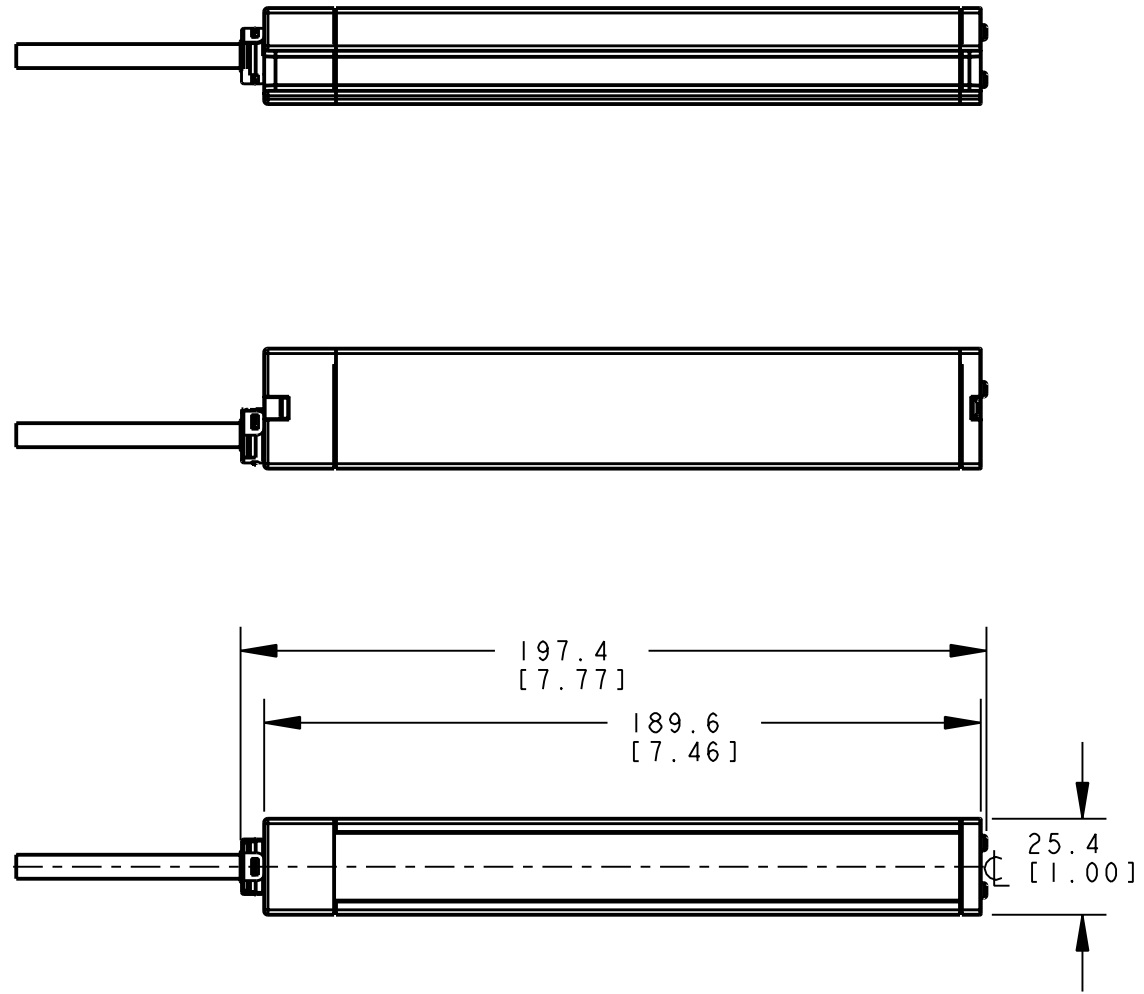

8 7 6 5 4 3 2 1

D
C
B
A

D
C
B
A

ISOMETRIC VIEW
SCALE 1:2

This drawing is the property of BANNER ENGINEERING CORP. and is proprietary in general and in detail. Its contents shall not be revealed to outside parties without written consent of BANNER.

BANNER ENGINEERING CORP.
P.O. BOX 9414
MINNEAPOLIS, MN 55440

THIRD ANGLE PROJECTION

TITLE

LX6E CABLE/PIGTAIL

SIZE B	DRAWING NO. 158554	REV. A
-----------	------------------------------	------------------

SCALE 1:2	SHEET 1 OF 1
--------------	-----------------

NOTES:
1. ALL DIMENSIONS ARE MILLIMETERS [INCHES] UNLESS OTHERWISE NOTED.

8 7 6 5 4 3 2 1

PRO/E