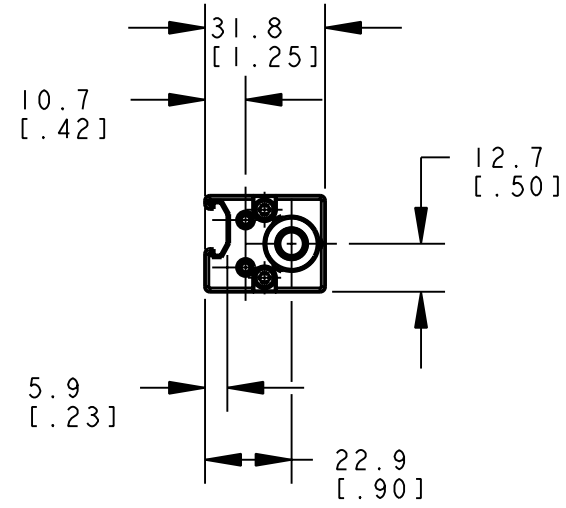

8 7 6 5 4 3 2 1

D
C
B
A

D
C
B
A

ISOMETRIC VIEW
SCALE 1:2

This drawing is the property of BANNER ENGINEERING CORP. and is proprietary in general and in detail. Its contents shall not be revealed to outside parties without written consent of BANNER.

BANNER ENGINEERING CORP.
P.O. BOX 9414
MINNEAPOLIS, MN 55440

THIRD ANGLE PROJECTION

TITLE

LX6E CABLE/PIGTAIL

SIZE B	DRAWING NO. 158554	REV. A
-----------	------------------------------	------------------

SCALE 1:2	SHEET 1 OF 1
--------------	-----------------

NOTES:
1. ALL DIMENSIONS ARE MILLIMETERS [INCHES] UNLESS OTHERWISE NOTED.

8 7 6 5 4 3 2 1

PRO/E