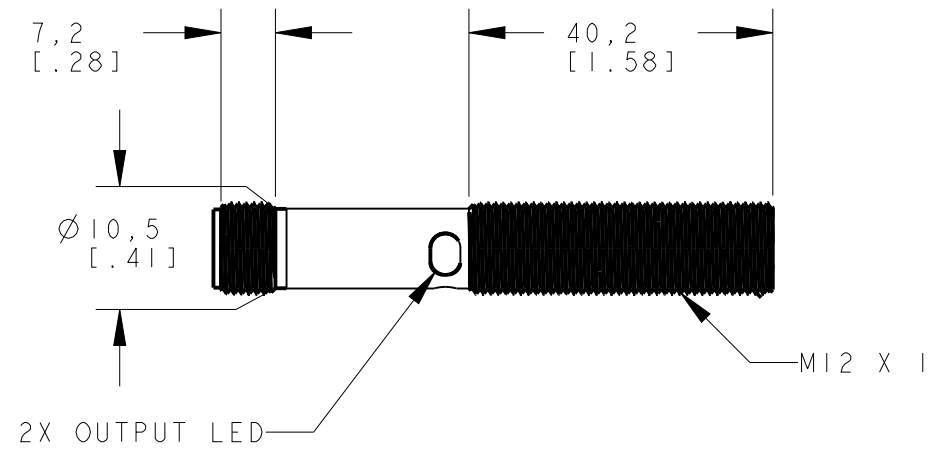

8 | 7 | 6 | 5 | 4 | 3 | 2 | 1

NOTES:
 1. ALL DIMENSIONS ARE MILLIMETERS [INCHES] UNLESS OTHERWISE NOTED.
 2. REFER TO "www.bannerengineering.com" FOR ADDITIONAL DATA AND SPECIFICATIONS.

This drawing is the property of BANNER ENGINEERING CORP. Any use or reproduction, in any form, without prior written permission of Banner is prohibited.
 © 2015 Banner Engineering Corp.

THIRD ANGLE PROJECTION

 BANNER ENGINEERING CORP. www.bannerengineering.com	
TITLE M12FF EURO OD WEB CAD DRAWINGS 2D/3D	
SIZE B	DRAWING NO. 137702
SCALE 1:1	REV. SHEET 1 OF 1

8 | 7 | 6 | 5 | 4 | 3 | 2 | 1 CREO