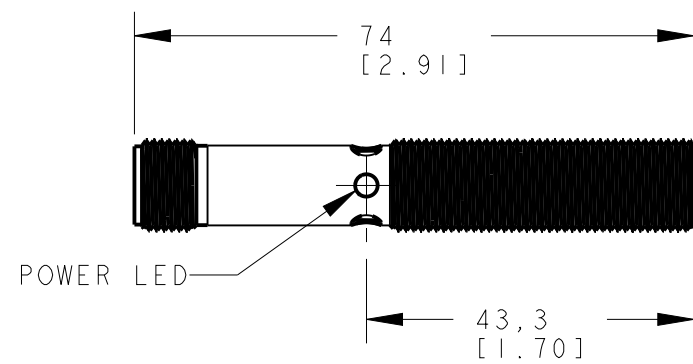

8 | 7 | 6 | 5 | 4 | 3 | 2 | 1

NOTES:
 1. ALL DIMENSIONS ARE MILLIMETERS [INCHES] UNLESS OTHERWISE NOTED.
 2. REFER TO "www.bannerengineering.com" FOR ADDITIONAL DATA AND SPECIFICATIONS.

This drawing is the property of BANNER ENGINEERING CORP. Any use or reproduction, in any form, without prior written permission of Banner is prohibited.
 © 2015 Banner Engineering Corp.

THIRD ANGLE PROJECTION

 BANNER ENGINEERING CORP. www.bannerengineering.com	
TITLE M12FF EURO OD WEB CAD DRAWINGS 2D/3D	
SIZE B	DRAWING NO. 137702
SCALE 1:1	REV. SHEET 1 OF 1

8 | 7 | 6 | 5 | 4 | 3 | 2 | 1 CREO