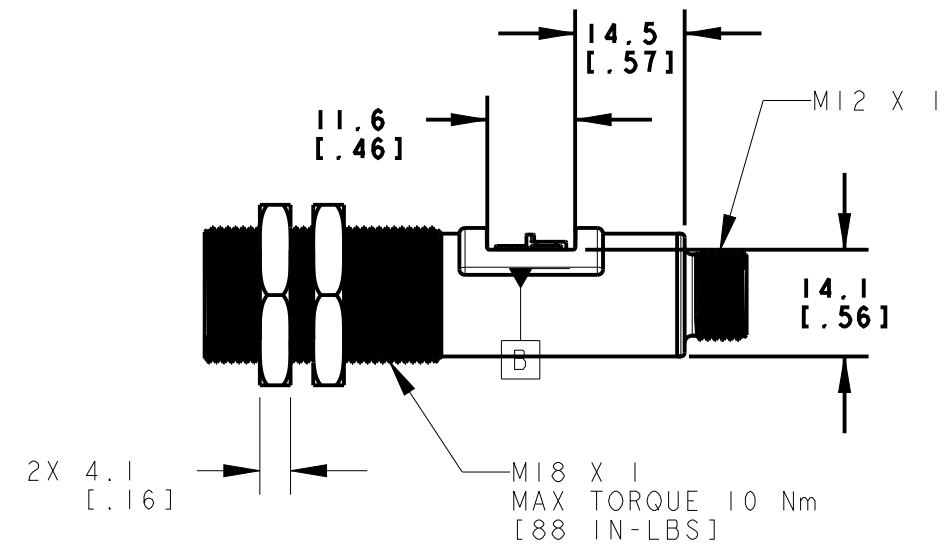

This drawing is the property of BANNER ENGINEERING CORP. and is proprietary in general and in detail. Its contents shall not be revealed to outside parties without written consent of BANNER.

BANNER BANNER ENGINEERING CORP.
P.O. BOX 9414
MINNEAPOLIS, MN 55440

TITLE
M18-3 4 D EURO OD

SIZE B DRAWING NO. **185174** REV. **A**

SCALE 1:1 SHEET 1 OF 1

THIRD ANGLE PROJECTION

NOTES:
1. ALL DIMENSIONS ARE MILLIMETERS [INCHES] UNLESS OTHERWISE NOTED.

PRO/E