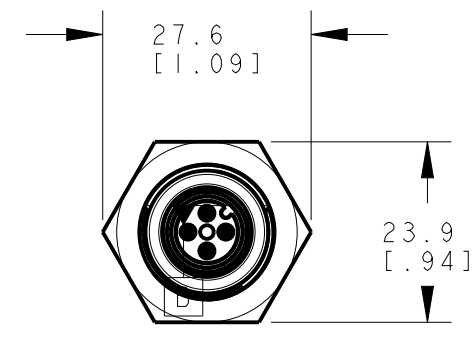

This drawing is the property of BANNER ENGINEERING CORP. and is proprietary in general and in detail. Its contents shall not be revealed to outside parties without written consent of BANNER.

BANNER BANNER ENGINEERING CORP.
P.O. BOX 9414
MINNEAPOLIS, MN 55440

TITLE
M18-3 4 D EURO OD

SIZE B DRAWING NO. **185174** REV. **A**

SCALE 1:1 SHEET 1 OF 1

THIRD ANGLE PROJECTION

NOTES:
1. ALL DIMENSIONS ARE MILLIMETERS [INCHES] UNLESS OTHERWISE NOTED.

PRO/E