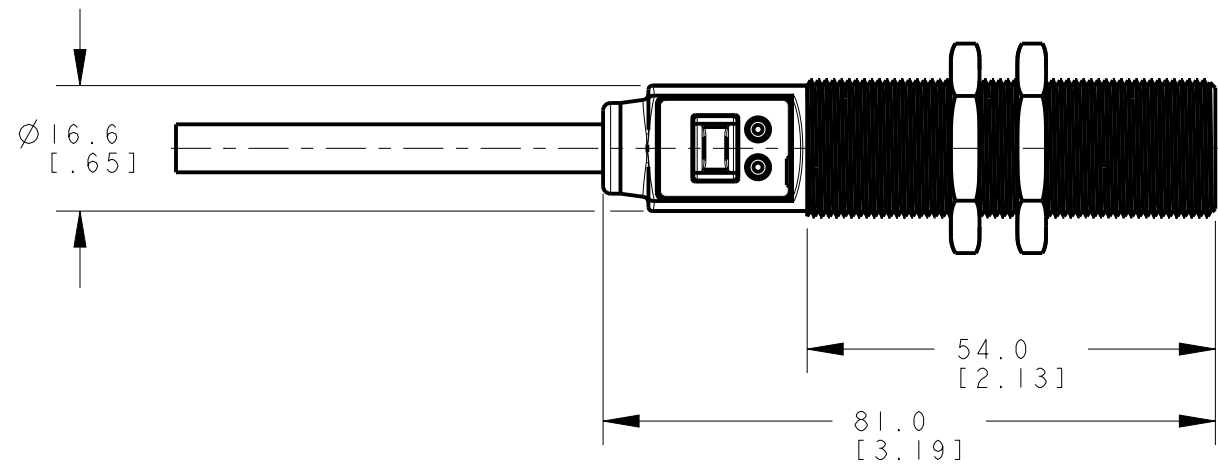

8 | 7 | 6 | 5 | 4 | 3 | 2 | 1

D

C

B

A

ISOMETRIC VIEW  
SCALE 1:1

This drawing is the property of BANNER ENGINEERING CORP. Any use or reproduction, in any form, without prior written permission of Banner is prohibited. © 2015 Banner Engineering Corp.

**BANNER** BANNER ENGINEERING CORP.  
www.bannerengineering.com

TITLE  
**MI8TB8**

SIZE B DRAWING NO. **159653** REV. **A**

SCALE 1:1 SHEET 1 OF 1

THIRD ANGLE PROJECTION

NOTES:  
1. ALL DIMENSIONS ARE MILLIMETERS [INCHES] UNLESS OTHERWISE NOTED.  
2. REFER TO "www.bannerengineering.com" FOR ADDITIONAL DATA AND SPECIFICATIONS.