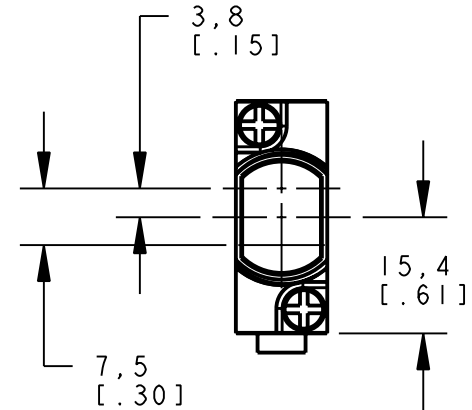

8 | 7 | 6 | 5 | 4 | 3 | 2 | 1

D
C
B
A

D
C
B
A

ISOMETRIC VIEW
SCALE 1:1

NOTES:
1. ALL DIMENSIONS ARE MILLIMETERS [INCHES] UNLESS OTHERWISE NOTED.

This drawing is the property of BANNER ENGINEERING CORP. and is proprietary in general and in detail. Its contents shall not be revealed to outside parties without written consent of BANNER.

BANNER ENGINEERING CORP.
P.O. BOX 9414
MINNEAPOLIS, MN 55440

THIRD ANGLE PROJECTION

TITLE
SM2A312/MIAD9 D/LV/LVAG CABLE/PIGTAIL
WEB CAD DRAWINGS 2D/3D

SIZE B	DRAWING NO. 154475	REV. 1
-----------	------------------------------	-----------