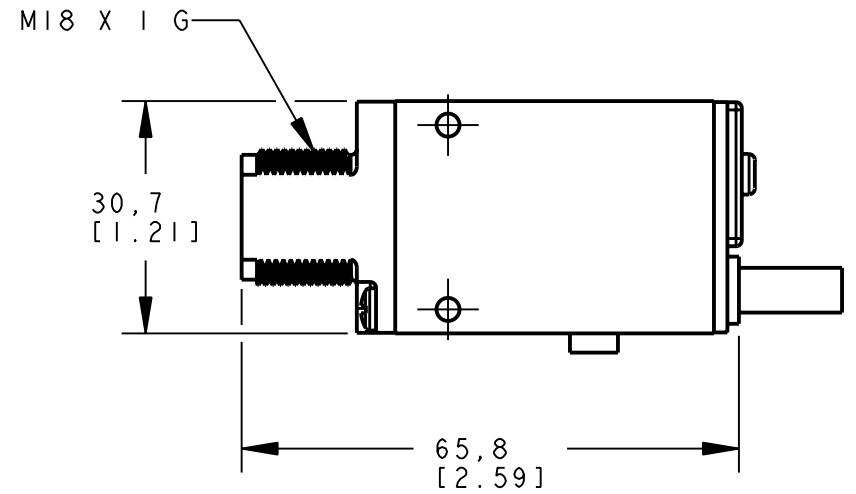

8 | 7 | 6 | 5 | 4 | 3 | 2 | 1

D
C
B
A

D
C
B
A

ISOMETRIC VIEW
SCALE 1:1

NOTES:
1. ALL DIMENSIONS ARE MILLIMETERS [INCHES] UNLESS OTHERWISE NOTED.

This drawing is the property of BANNER ENGINEERING CORP. and is proprietary in general and in detail. Its contents shall not be revealed to outside parties without written consent of BANNER.

BANNER ENGINEERING CORP.
P.O. BOX 9414
MINNEAPOLIS, MN 55440

THIRD ANGLE PROJECTION

TITLE
SM2A312/MIAD9 D/LV/LVAG CABLE/PIGTAIL
WEB CAD DRAWINGS 2D/3D

SIZE B	DRAWING NO. 154475	REV. 1
-----------	------------------------------	-----------