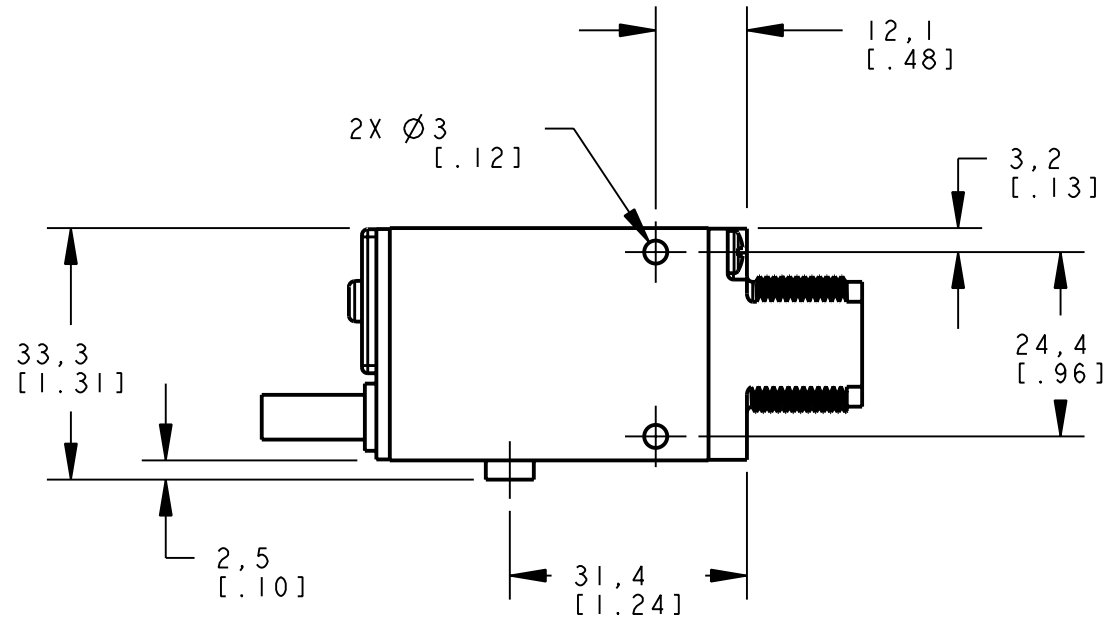

8 | 7 | 6 | 5 | 4 | 3 | 2 | 1

D
C
B
A

D
C
B
A

ISOMETRIC VIEW
SCALE 1:1

NOTES:
1. ALL DIMENSIONS ARE MILLIMETERS [INCHES] UNLESS OTHERWISE NOTED.

This drawing is the property of BANNER ENGINEERING CORP. and is proprietary in general and in detail. Its contents shall not be revealed to outside parties without written consent of BANNER.

BANNER ENGINEERING CORP.
P.O. BOX 9414
MINNEAPOLIS, MN 55440

THIRD ANGLE PROJECTION

TITLE
SM2A312/MIAD9 D/LV/LVAG CABLE/PIGTAIL
WEB CAD DRAWINGS 2D/3D

SIZE B	DRAWING NO. 154475	REV. 1
-----------	------------------------------	-----------