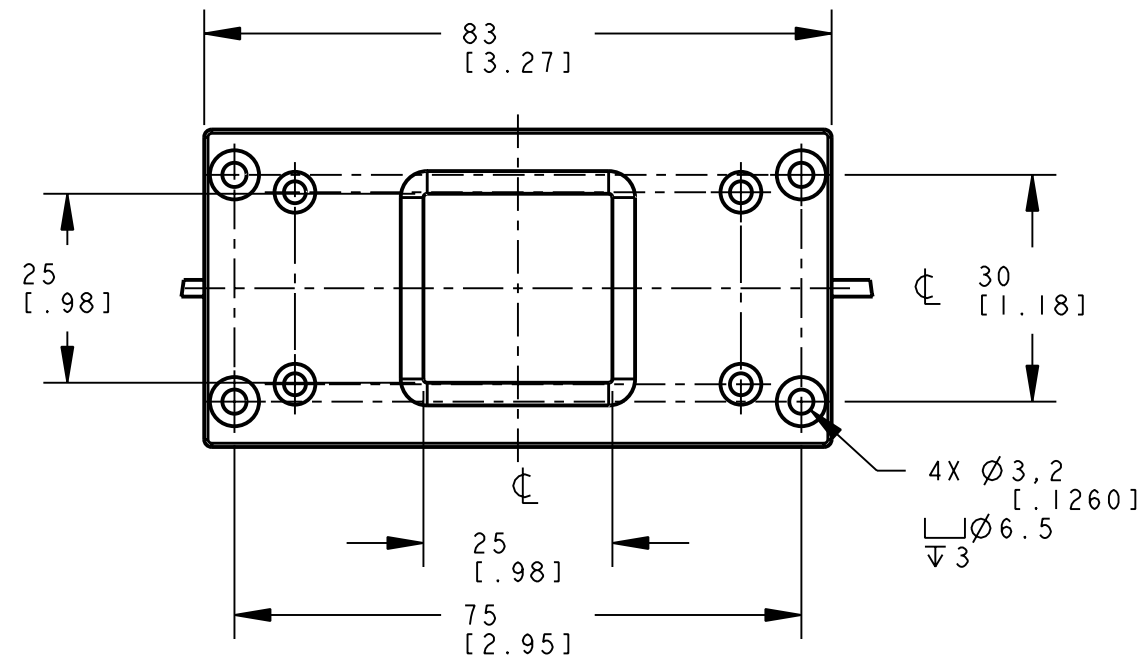

8 | 7 | 6 | 5 | 4 | 3 | 2 | 1

ISOMETRIC VIEW
SCALE 1:1

This drawing is the property of BANNER ENGINEERING CORP. and is proprietary in general and in detail. Its contents shall not be revealed to outside parties without written consent of BANNER.

BANNER ENGINEERING CORP.
P.O. BOX 9414
MINNEAPOLIS, MN 55440

THIRD ANGLE PROJECTION

TITLE
BRACKET FIBER ARRAY 25mm END
WEB CAD DRAWINGS 2D/3D

SIZE B DRAWING NO. **148468** REV. **A**

SCALE 1:1 SHEET 1 OF 1

NOTES:
1. ALL DIMENSIONS ARE MILLIMETERS [INCHES] UNLESS OTHERWISE NOTED.

8 | 7 | 6 | 5 | 4 | 3 | 2 | 1