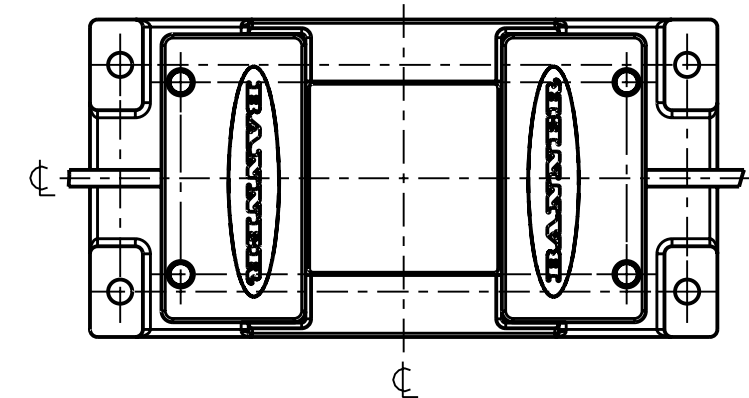

8 | 7 | 6 | 5 | 4 | 3 | 2 | 1

ISOMETRIC VIEW
SCALE 1:1

This drawing is the property of BANNER ENGINEERING CORP. and is proprietary in general and in detail. Its contents shall not be revealed to outside parties without written consent of BANNER.

BANNER ENGINEERING CORP.
P.O. BOX 9414
MINNEAPOLIS, MN 55440

THIRD ANGLE PROJECTION

TITLE
BRACKET FIBER ARRAY 25mm END
WEB CAD DRAWINGS 2D/3D

SIZE B DRAWING NO. **148468** REV. **A**

SCALE 1:1 SHEET 1 OF 1

NOTES:
1. ALL DIMENSIONS ARE MILLIMETERS [INCHES] UNLESS OTHERWISE NOTED.

8 | 7 | 6 | 5 | 4 | 3 | 2 | 1