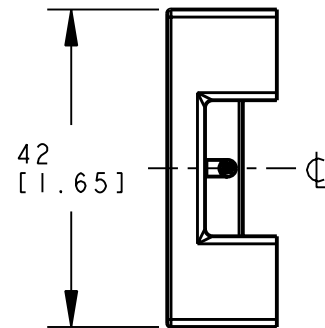

8 | 7 | 6 | 5 | 4 | 3 | 2 | 1

ISOMETRIC VIEW
SCALE 1:1

This drawing is the property of BANNER ENGINEERING CORP. and is proprietary in general and in detail. Its contents shall not be revealed to outside parties without written consent of BANNER.

BANNER ENGINEERING CORP.
P.O. BOX 9414
MINNEAPOLIS, MN 55440

THIRD ANGLE PROJECTION

TITLE
BRACKET FIBER ARRAY 25mm END
WEB CAD DRAWINGS 2D/3D

SIZE B DRAWING NO. **148468** REV. **A**

SCALE 1:1 SHEET 1 OF 1

NOTES:
1. ALL DIMENSIONS ARE MILLIMETERS [INCHES] UNLESS OTHERWISE NOTED.

8 | 7 | 6 | 5 | 4 | 3 | 2 | 1