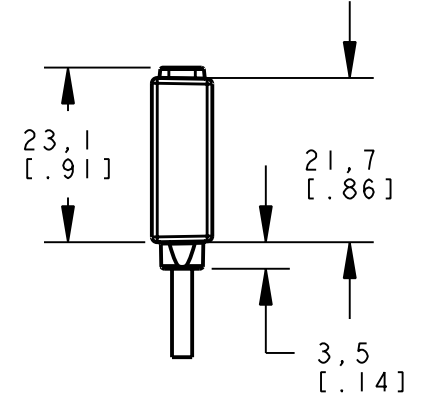

8 | 7 | 6 | 5 | 4 | 3 | 2 | 1

D
C
B
A

D
C
B
A

NOTES:
1. ALL DIMENSIONS ARE MILLIMETERS [INCHES] UNLESS OTHERWISE NOTED.

This drawing is the property of BANNER ENGINEERING CORP. and is proprietary in general and in detail. Its contents shall not be revealed to outside parties without written consent of BANNER.

BANNER ENGINEERING CORP.
P.O. BOX 9414
MINNEAPOLIS, MN 55440

THIRD ANGLE PROJECTION

TITLE
**Q12E/R CABLE
WEB CAD DRAWINGS 2D/3D**

SIZE B	DRAWING NO. 141129	REV. -
SCALE 1:1		SHEET 1 OF 1

8 | 7 | 6 | 5 | 4 | 3 | 2 | 1 | PRO/E