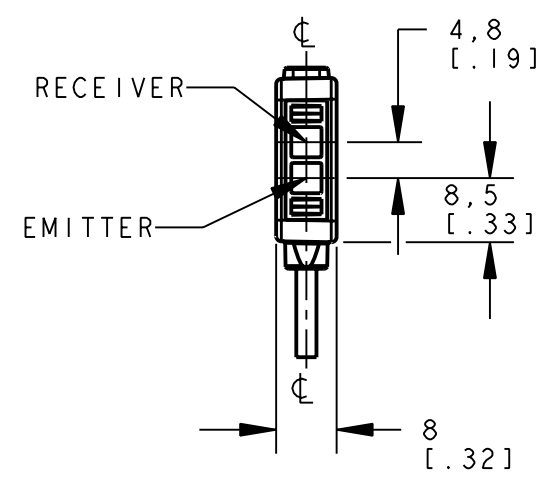

8 | 7 | 6 | 5 | 4 | 3 | 2 | 1

D
C
B
A

D
C
B
A

This drawing is the property of BANNER ENGINEERING CORP. and is proprietary in general and in detail. Its contents shall not be revealed to outside parties without written consent of BANNER.

BANNER ENGINEERING CORP.
P.O. BOX 9414
MINNEAPOLIS, MN 55440

THIRD ANGLE PROJECTION

TITLE
**Q12FF CABLE
WEB CAD DRAWINGS 2D/3D**

SIZE B DRAWING NO. **141138** REV. -

SCALE 1:1 SHEET 1 OF 1

NOTES:
1. ALL DIMENSIONS ARE MILLIMETERS [INCHES] UNLESS OTHERWISE NOTED.

8 | 7 | 6 | 5 | 4 | 3 | 2 | 1 | PRO/E