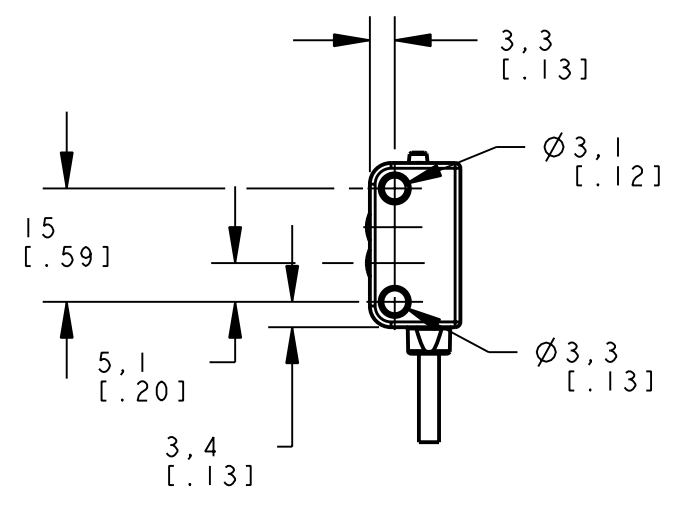

8 | 7 | 6 | 5 | 4 | 3 | 2 | 1

D
C
B
A

D
C
B
A

This drawing is the property of BANNER ENGINEERING CORP. and is proprietary in general and in detail. Its contents shall not be revealed to outside parties without written consent of BANNER.

BANNER ENGINEERING CORP.
P.O. BOX 9414
MINNEAPOLIS, MN 55440

THIRD ANGLE PROJECTION

TITLE
**Q12FF CABLE
WEB CAD DRAWINGS 2D/3D**

SIZE B DRAWING NO. **141138** REV. -

SCALE 1:1 SHEET 1 OF 1

NOTES:
1. ALL DIMENSIONS ARE MILLIMETERS [INCHES] UNLESS OTHERWISE NOTED.

8 | 7 | 6 | 5 | 4 | 3 | 2 | 1 | PRO/E