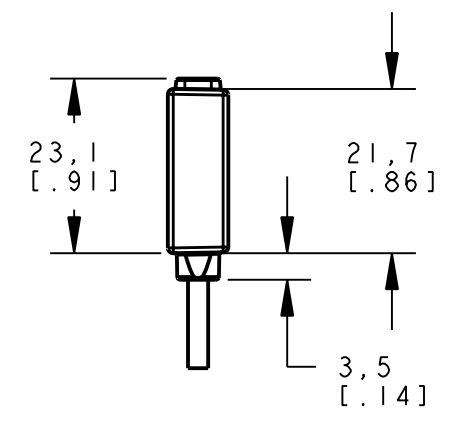

8 | 7 | 6 | 5 | 4 | 3 | 2 | 1

D
C
B
A

D
C
B
A

This drawing is the property of BANNER ENGINEERING CORP. and is proprietary in general and in detail. Its contents shall not be revealed to outside parties without written consent of BANNER.

BANNER ENGINEERING CORP.
P.O. BOX 9414
MINNEAPOLIS, MN 55440

THIRD ANGLE PROJECTION

TITLE
**Q12FF CABLE
WEB CAD DRAWINGS 2D/3D**

SIZE B DRAWING NO. **141138** REV. -

SCALE 1:1 SHEET 1 OF 1

NOTES:
1. ALL DIMENSIONS ARE MILLIMETERS [INCHES] UNLESS OTHERWISE NOTED.

8 | 7 | 6 | 5 | 4 | 3 | 2 | 1 | PRO/E