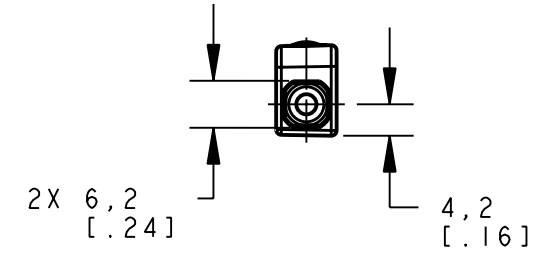

8 | 7 | 6 | 5 | 4 | 3 | 2 | 1

D
C
B
A

D
C
B
A

This drawing is the property of BANNER ENGINEERING CORP. and is proprietary in general and in detail. Its contents shall not be revealed to outside parties without written consent of BANNER.

BANNER ENGINEERING CORP.
P.O. BOX 9414
MINNEAPOLIS, MN 55440

THIRD ANGLE PROJECTION

TITLE
**Q12FF CABLE
WEB CAD DRAWINGS 2D/3D**

SIZE B DRAWING NO. **141138** REV. -

SCALE 1:1 SHEET 1 OF 1

NOTES:
1. ALL DIMENSIONS ARE MILLIMETERS [INCHES] UNLESS OTHERWISE NOTED.

8 | 7 | 6 | 5 | 4 | 3 | 2 | 1 | PRO/E