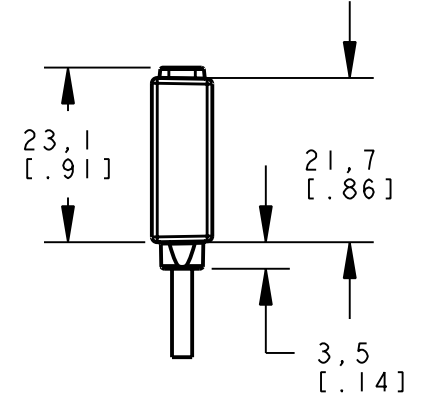

8 | 7 | 6 | 5 | 4 | 3 | 2 | 1

D
C
B
A

D
C
B
A

NOTES:
1. ALL DIMENSIONS ARE MILLIMETERS [INCHES] UNLESS OTHERWISE NOTED.

This drawing is the property of BANNER ENGINEERING CORP. and is proprietary in general and in detail. Its contents shall not be revealed to outside parties without written consent of BANNER.

BANNER ENGINEERING CORP.
P.O. BOX 9414
MINNEAPOLIS, MN 55440

THIRD ANGLE PROJECTION

TITLE
**Ø12E/R CABLE
WEB CAD DRAWINGS 2D/3D**

SIZE B	DRAWING NO. 141129	REV. -
SCALE 1:1		SHEET 1 OF 1

8 | 7 | 6 | 5 | 4 | 3 | 2 | 1 | PRO/E