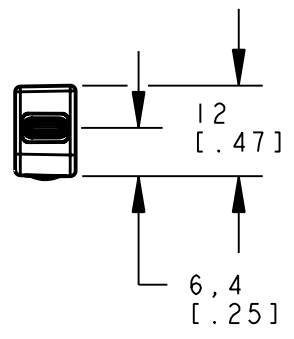

8 | 7 | 6 | 5 | 4 | 3 | 2 | 1

D
C
B
A

D
C
B
A

NOTES:
1. ALL DIMENSIONS ARE MILLIMETERS [INCHES] UNLESS OTHERWISE NOTED.

This drawing is the property of BANNER ENGINEERING CORP. and is proprietary in general and in detail. Its contents shall not be revealed to outside parties without written consent of BANNER.

BANNER ENGINEERING CORP.
P.O. BOX 9414
MINNEAPOLIS, MN 55440

THIRD ANGLE PROJECTION

TITLE
**Ø12E/R CABLE
WEB CAD DRAWINGS 2D/3D**

SIZE B	DRAWING NO. 141129	REV. -
SCALE 1:1		SHEET 1 OF 1

8 | 7 | 6 | 5 | 4 | 3 | 2 | 1 | PRO/E