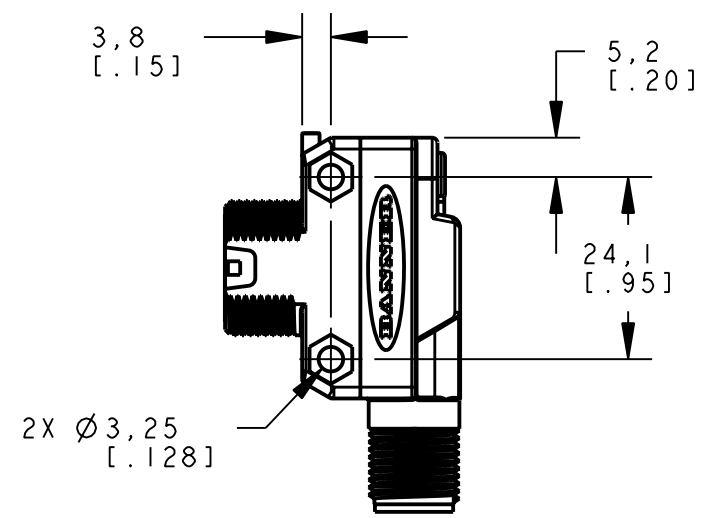

8 | 7 | 6 | 5 | 4 | 3 | 2 | 1

This drawing is the property of BANNER ENGINEERING CORP. and is proprietary in general and in detail. Its contents shall not be revealed to outside parties without written consent of BANNER.

BANNER ENGINEERING CORP.
P.O. BOX 9414
MINNEAPOLIS, MN 55440

TITLE
**OS18LP/LV EURO OD
WEB ASSEMBLY**

THIRD ANGLE PROJECTION

SIZE B DRAWING NO. **139701** REV. -

SCALE 1:1 SHEET 1 OF 1

NOTES:
1. ALL DIMENSIONS ARE MILLIMETERS [INCHES] UNLESS OTHERWISE NOTED.

8 | 7 | 6 | 5 | 4 | 3 | 2 | 1 | PRO/E