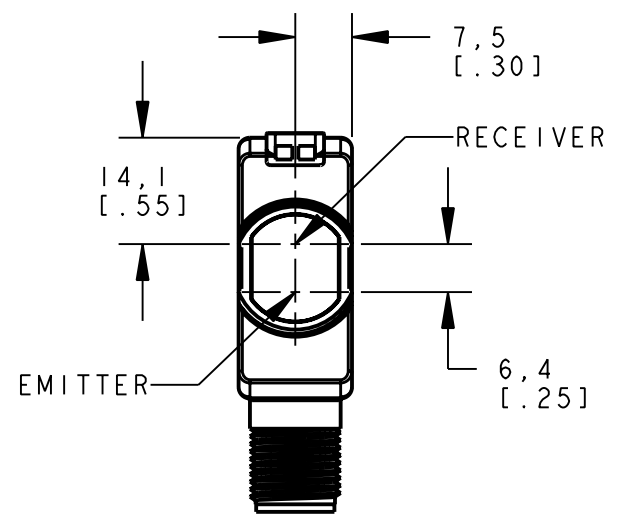

8 | 7 | 6 | 5 | 4 | 3 | 2 | 1

This drawing is the property of BANNER ENGINEERING CORP. and is proprietary in general and in detail. Its contents shall not be revealed to outside parties without written consent of BANNER.

BANNER ENGINEERING CORP.
P.O. BOX 9414
MINNEAPOLIS, MN 55440

TITLE
**OS18LP/LV EURO OD
WEB ASSEMBLY**

THIRD ANGLE PROJECTION

SIZE B DRAWING NO. **139701** REV. -

SCALE 1:1 SHEET 1 OF 1

NOTES:
1. ALL DIMENSIONS ARE MILLIMETERS [INCHES] UNLESS OTHERWISE NOTED.

8 | 7 | 6 | 5 | 4 | 3 | 2 | 1 | PRO/E