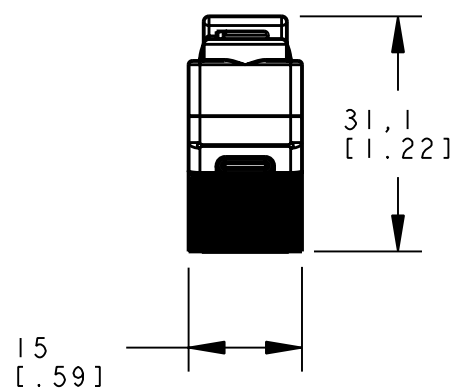

8 | 7 | 6 | 5 | 4 | 3 | 2 | 1

This drawing is the property of BANNER ENGINEERING CORP. and is proprietary in general and in detail. Its contents shall not be revealed to outside parties without written consent of BANNER.

BANNER ENGINEERING CORP.
P.O. BOX 9414
MINNEAPOLIS, MN 55440

TITLE
**OS18LP/LV EURO OD
WEB ASSEMBLY**

THIRD ANGLE PROJECTION

SIZE B DRAWING NO. **139701** REV. -

SCALE 1:1 SHEET 1 OF 1

NOTES:
1. ALL DIMENSIONS ARE MILLIMETERS [INCHES] UNLESS OTHERWISE NOTED.

8 | 7 | 6 | 5 | 4 | 3 | 2 | 1 | PRO/E