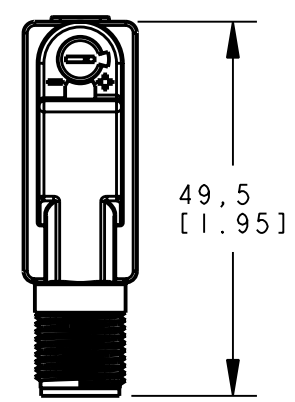

8 | 7 | 6 | 5 | 4 | 3 | 2 | 1

This drawing is the property of BANNER ENGINEERING CORP. and is proprietary in general and in detail. Its contents shall not be revealed to outside parties without written consent of BANNER.

BANNER ENGINEERING CORP.
P.O. BOX 9414
MINNEAPOLIS, MN 55440

TITLE
**OS18LP/LV EURO OD
WEB ASSEMBLY**

THIRD ANGLE PROJECTION

SIZE B DRAWING NO. **139701** REV. -

SCALE 1:1 SHEET 1 OF 1

NOTES:
1. ALL DIMENSIONS ARE MILLIMETERS [INCHES] UNLESS OTHERWISE NOTED.

8 | 7 | 6 | 5 | 4 | 3 | 2 | 1 | PRO/E