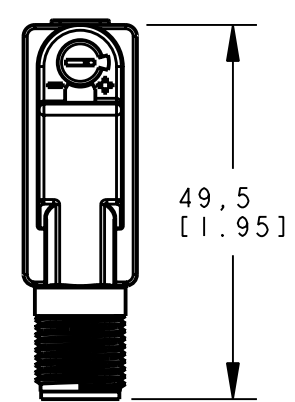

8 | 7 | 6 | 5 | 4 | 3 | 2 | 1

This drawing is the property of BANNER ENGINEERING CORP. and is proprietary in general and in detail. Its contents shall not be revealed to outside parties without written consent of BANNER.

BANNER ENGINEERING CORP.
P.O. BOX 9414
MINNEAPOLIS, MN 55440

THIRD ANGLE PROJECTION

TITLE
**QS18DB EURO OD
WEB ASSEMBLY**

SIZE B	DRAWING NO. 139713	REV. -
SCALE 1:1		SHEET 1 OF 1

NOTES:
1. ALL DIMENSIONS ARE MILLIMETERS [INCHES] UNLESS OTHERWISE NOTED.

8 | 7 | 6 | 5 | 4 | 3 | 2 | 1

PRO/E