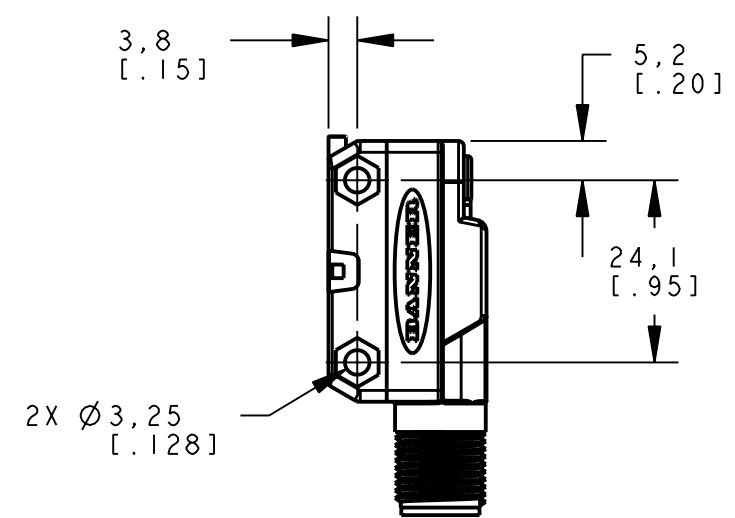

8 | 7 | 6 | 5 | 4 | 3 | 2 | 1

This drawing is the property of BANNER ENGINEERING CORP. and is proprietary in general and in detail. Its contents shall not be revealed to outside parties without written consent of BANNER.

BANNER ENGINEERING CORP.
P.O. BOX 9414
MINNEAPOLIS, MN 55440

THIRD ANGLE PROJECTION

TITLE
**QS18DB EURO OD
WEB ASSEMBLY**

SIZE B	DRAWING NO. 139713	REV. -
SCALE 1:1		SHEET 1 OF 1

NOTES:
1. ALL DIMENSIONS ARE MILLIMETERS [INCHES] UNLESS OTHERWISE NOTED.

8 | 7 | 6 | 5 | 4 | 3 | 2 | 1

PRO/E