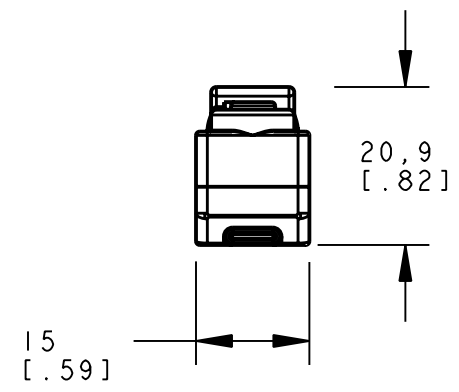

8 | 7 | 6 | 5 | 4 | 3 | 2 | 1

This drawing is the property of BANNER ENGINEERING CORP. and is proprietary in general and in detail. Its contents shall not be revealed to outside parties without written consent of BANNER.

BANNER ENGINEERING CORP.
P.O. BOX 9414
MINNEAPOLIS, MN 55440

THIRD ANGLE PROJECTION

TITLE
**QS18DB EURO OD
WEB ASSEMBLY**

SIZE B	DRAWING NO. 139713	REV. -
SCALE 1:1		SHEET 1 OF 1

NOTES:
1. ALL DIMENSIONS ARE MILLIMETERS [INCHES] UNLESS OTHERWISE NOTED.

8 | 7 | 6 | 5 | 4 | 3 | 2 | 1

PRO/E