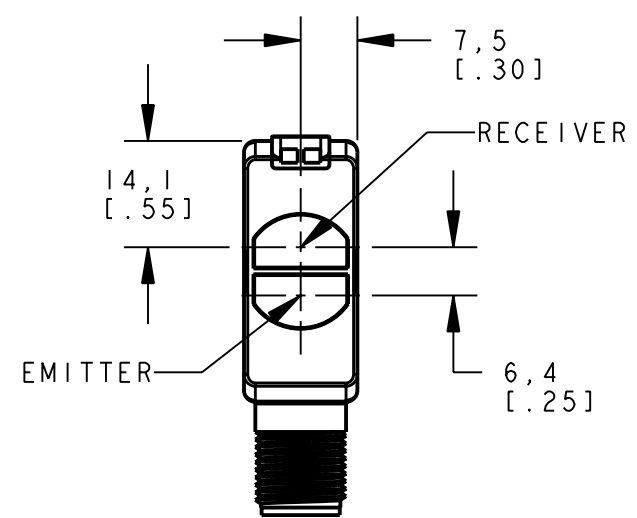

8 | 7 | 6 | 5 | 4 | 3 | 2 | 1

This drawing is the property of BANNER ENGINEERING CORP. and is proprietary in general and in detail. Its contents shall not be revealed to outside parties without written consent of BANNER.

BANNER ENGINEERING CORP.
P.O. BOX 9414
MINNEAPOLIS, MN 55440

THIRD ANGLE PROJECTION

TITLE
**QS18DB EURO OD
WEB ASSEMBLY**

SIZE B	DRAWING NO. 139713	REV. -
SCALE 1:1		SHEET 1 OF 1

NOTES:
1. ALL DIMENSIONS ARE MILLIMETERS [INCHES] UNLESS OTHERWISE NOTED.

8 | 7 | 6 | 5 | 4 | 3 | 2 | 1

PRO/E