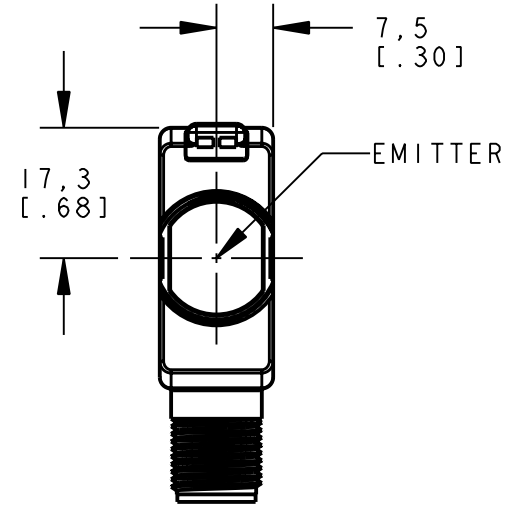

B

B

A

A

This drawing is the property of BANNER ENGINEERING CORP. and is proprietary in general and in detail. Its contents shall not be revealed to outside parties without written consent of BANNER.

BANNER ENGINEERING CORP.
P.O. BOX 9414
MINNEAPOLIS, MN 55440

THIRD ANGLE PROJECTION

TITLE
**QS18 LASER EMITTER EURO QD
WEB ASSEMBLY**

SIZE B DRAWING NO. **139456** REV. -

SCALE 1:1 SHEET 1 OF 1

NOTES:
1. ALL DIMENSIONS ARE MILLIMETERS [INCHES] UNLESS OTHERWISE NOTED.

8 | 7 | 6 | 5 | 4 | 3 | 2 | 1

PRO/E