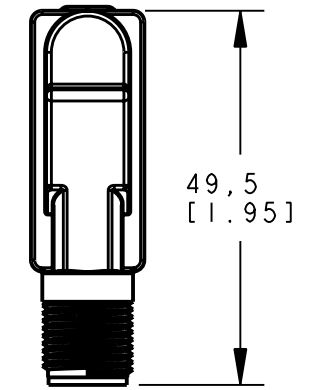

8 | 7 | 6 | 5 | 4 | 3 | 2 | 1

D

D

C

C

B

B

A

A

This drawing is the property of BANNER ENGINEERING CORP. and is proprietary in general and in detail. Its contents shall not be revealed to outside parties without written consent of BANNER.

BANNER ENGINEERING CORP.
P.O. BOX 9414
MINNEAPOLIS, MN 55440

THIRD ANGLE PROJECTION

TITLE
**QS18 LASER EMITTER EURO QD
WEB ASSEMBLY**

SIZE B DRAWING NO. **139456** REV. -

SCALE 1:1 SHEET 1 OF 1

NOTES:
1. ALL DIMENSIONS ARE MILLIMETERS [INCHES] UNLESS OTHERWISE NOTED.

8 | 7 | 6 | 5 | 4 | 3 | 2 | 1

PRO/E