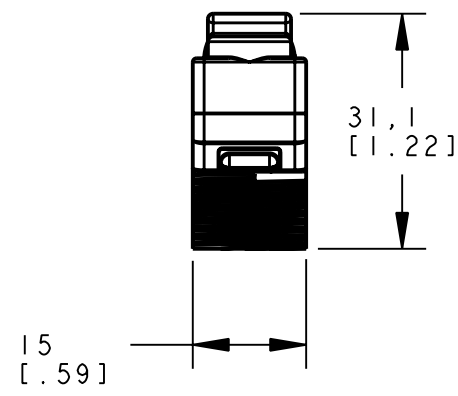

8 | 7 | 6 | 5 | 4 | 3 | 2 | 1

D

D

C

C