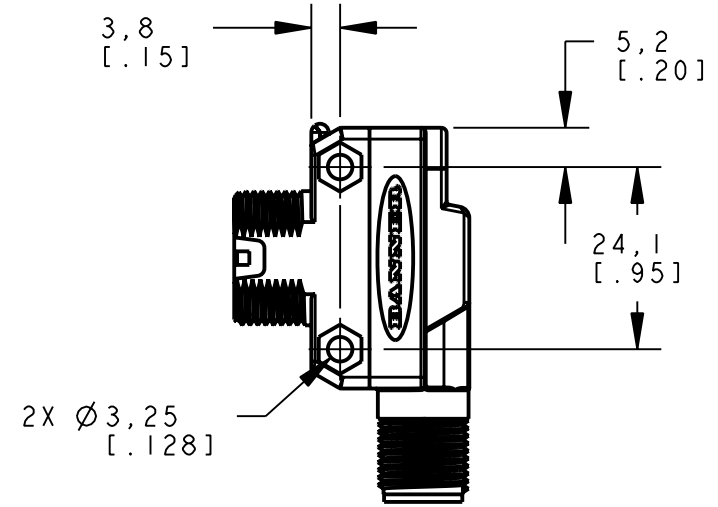

B

B

A

A

This drawing is the property of BANNER ENGINEERING CORP. and is proprietary in general and in detail. Its contents shall not be revealed to outside parties without written consent of BANNER.

BANNER ENGINEERING CORP.
P.O. BOX 9414
MINNEAPOLIS, MN 55440

THIRD ANGLE PROJECTION

TITLE
**QS18 LASER EMITTER EURO QD
WEB ASSEMBLY**

SIZE B DRAWING NO. **139456** REV. -

SCALE 1:1 SHEET 1 OF 1

NOTES:
1. ALL DIMENSIONS ARE MILLIMETERS [INCHES] UNLESS OTHERWISE NOTED.

8 | 7 | 6 | 5 | 4 | 3 | 2 | 1

PRO/E