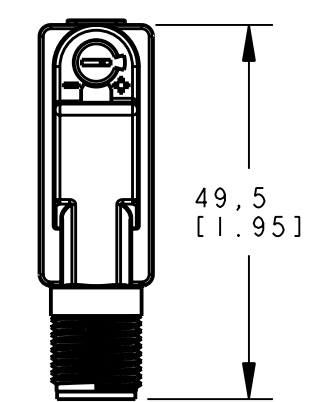

8 | 7 | 6 | 5 | 4 | 3 | 2 | 1

This drawing is the property of BANNER ENGINEERING CORP. and is proprietary in general and in detail. Its contents shall not be revealed to outside parties without written consent of BANNER.

BANNER ENGINEERING CORP.
P.O. BOX 9414
MINNEAPOLIS, MN 55440

THIRD ANGLE PROJECTION

TITLE
**QS18D EURO QD
WEB ASSEMBLY**

SIZE B	DRAWING NO. 139711	REV. -
SCALE 1:1		SHEET 1 OF 1

NOTES:
1. ALL DIMENSIONS ARE MILLIMETERS [INCHES] UNLESS OTHERWISE NOTED.

8 | 7 | 6 | 5 | 4 | 3 | 2 | 1 | PRO/E