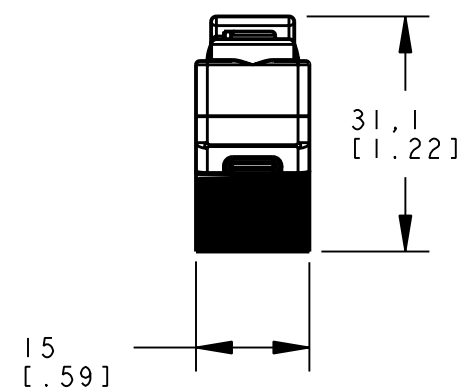

8 | 7 | 6 | 5 | 4 | 3 | 2 | 1

This drawing is the property of BANNER ENGINEERING CORP. and is proprietary in general and in detail. Its contents shall not be revealed to outside parties without written consent of BANNER.

BANNER ENGINEERING CORP.
P.O. BOX 9414
MINNEAPOLIS, MN 55440

THIRD ANGLE PROJECTION

TITLE
**QS18D EURO QD
WEB ASSEMBLY**

SIZE B	DRAWING NO. 139711	REV. -
SCALE 1:1		SHEET 1 OF 1

NOTES:
1. ALL DIMENSIONS ARE MILLIMETERS [INCHES] UNLESS OTHERWISE NOTED.

8 | 7 | 6 | 5 | 4 | 3 | 2 | 1 | PRO/E