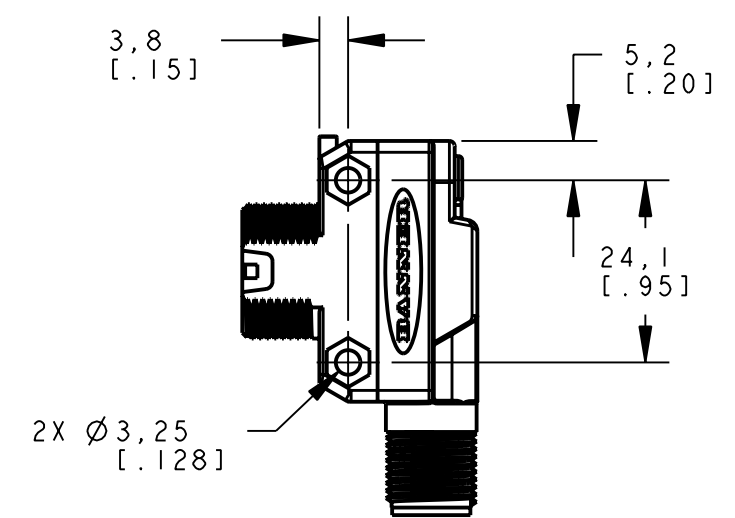

8 | 7 | 6 | 5 | 4 | 3 | 2 | 1

This drawing is the property of BANNER ENGINEERING CORP. and is proprietary in general and in detail. Its contents shall not be revealed to outside parties without written consent of BANNER.

BANNER ENGINEERING CORP.
P.O. BOX 9414
MINNEAPOLIS, MN 55440

THIRD ANGLE PROJECTION

TITLE
**QS18D EURO QD
WEB ASSEMBLY**

SIZE B	DRAWING NO. 139711	REV. -
SCALE 1:1		SHEET 1 OF 1

NOTES:
1. ALL DIMENSIONS ARE MILLIMETERS [INCHES] UNLESS OTHERWISE NOTED.

8 | 7 | 6 | 5 | 4 | 3 | 2 | 1 | PRO/E