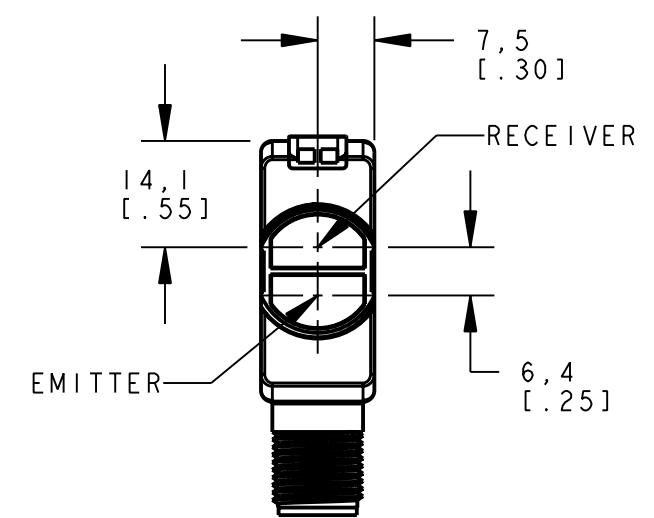

8 | 7 | 6 | 5 | 4 | 3 | 2 | 1

This drawing is the property of BANNER ENGINEERING CORP. and is proprietary in general and in detail. Its contents shall not be revealed to outside parties without written consent of BANNER.

BANNER ENGINEERING CORP.
P.O. BOX 9414
MINNEAPOLIS, MN 55440

THIRD ANGLE PROJECTION

TITLE
**QS18D EURO QD
WEB ASSEMBLY**

SIZE B	DRAWING NO. 139711	REV. -
SCALE 1:1		SHEET 1 OF 1

NOTES:
1. ALL DIMENSIONS ARE MILLIMETERS [INCHES] UNLESS OTHERWISE NOTED.

8 | 7 | 6 | 5 | 4 | 3 | 2 | 1 | PRO/E