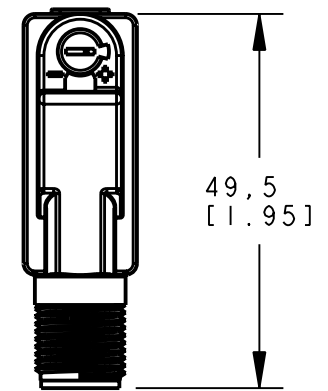

8 | 7 | 6 | 5 | 4 | 3 | 2 | 1

This drawing is the property of BANNER ENGINEERING CORP. and is proprietary in general and in detail. Its contents shall not be revealed to outside parties without written consent of BANNER.

BANNER ENGINEERING CORP.
P.O. BOX 9414
MINNEAPOLIS, MN 55440

THIRD ANGLE PROJECTION

TITLE
**QS18CV45 EURO QD
WEB ASSEMBLY**

SIZE B	DRAWING NO. 139707	REV. -
SCALE 1:1		SHEET 1 OF 1

NOTES:
1. ALL DIMENSIONS ARE MILLIMETERS [INCHES] UNLESS OTHERWISE NOTED.

8 | 7 | 6 | 5 | 4 | 3 | 2 | 1

PRO/E