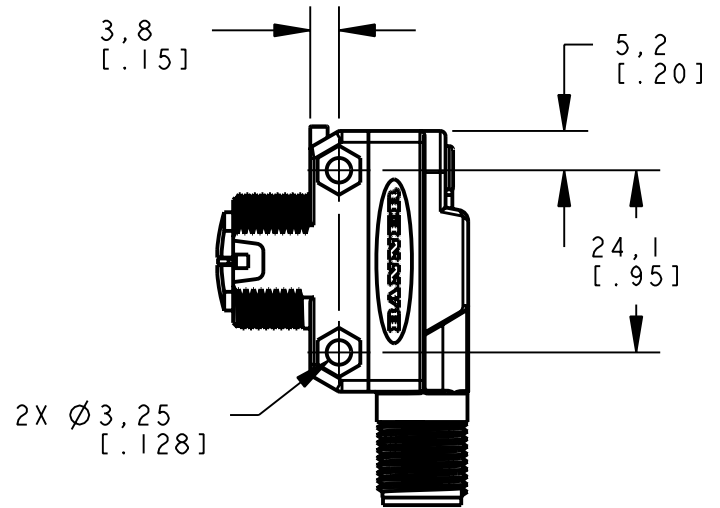

8 | 7 | 6 | 5 | 4 | 3 | 2 | 1

This drawing is the property of BANNER ENGINEERING CORP. and is proprietary in general and in detail. Its contents shall not be revealed to outside parties without written consent of BANNER.

BANNER ENGINEERING CORP.
P.O. BOX 9414
MINNEAPOLIS, MN 55440

THIRD ANGLE PROJECTION

TITLE
**QS18CV45 EURO QD
WEB ASSEMBLY**

SIZE B	DRAWING NO. 139707	REV. -
SCALE 1:1		SHEET 1 OF 1

NOTES:
1. ALL DIMENSIONS ARE MILLIMETERS [INCHES] UNLESS OTHERWISE NOTED.

8 | 7 | 6 | 5 | 4 | 3 | 2 | 1

PRO/E