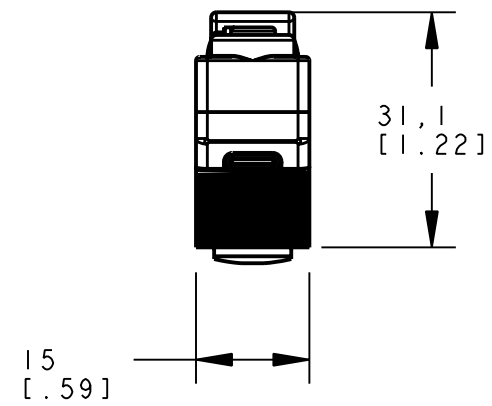

8 | 7 | 6 | 5 | 4 | 3 | 2 | 1

This drawing is the property of BANNER ENGINEERING CORP. and is proprietary in general and in detail. Its contents shall not be revealed to outside parties without written consent of BANNER.

BANNER ENGINEERING CORP.
P.O. BOX 9414
MINNEAPOLIS, MN 55440

THIRD ANGLE PROJECTION

TITLE
**QS18CV45 EURO QD
WEB ASSEMBLY**

SIZE B	DRAWING NO. 139707	REV. -
SCALE 1:1		SHEET 1 OF 1

NOTES:
1. ALL DIMENSIONS ARE MILLIMETERS [INCHES] UNLESS OTHERWISE NOTED.

8 | 7 | 6 | 5 | 4 | 3 | 2 | 1

PRO/E