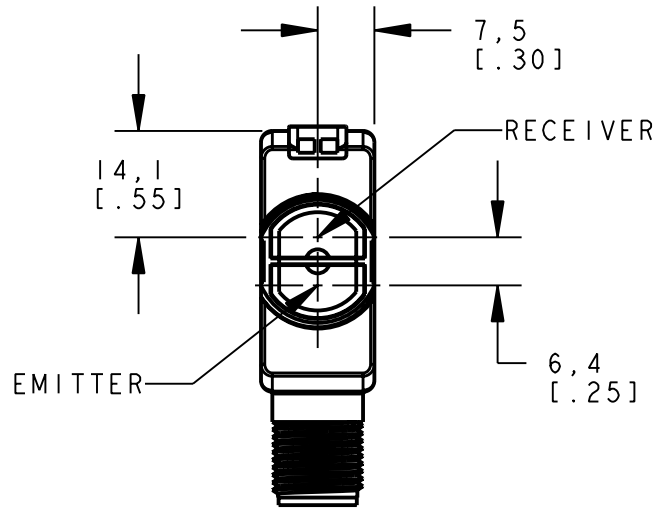

8 | 7 | 6 | 5 | 4 | 3 | 2 | 1

This drawing is the property of BANNER ENGINEERING CORP. and is proprietary in general and in detail. Its contents shall not be revealed to outside parties without written consent of BANNER.

BANNER ENGINEERING CORP.
P.O. BOX 9414
MINNEAPOLIS, MN 55440

THIRD ANGLE PROJECTION

TITLE
**QS18CV45 EURO QD
WEB ASSEMBLY**

SIZE B	DRAWING NO. 139707	REV. -
SCALE 1:1		SHEET 1 OF 1

NOTES:
1. ALL DIMENSIONS ARE MILLIMETERS [INCHES] UNLESS OTHERWISE NOTED.

8 | 7 | 6 | 5 | 4 | 3 | 2 | 1

PRO/E