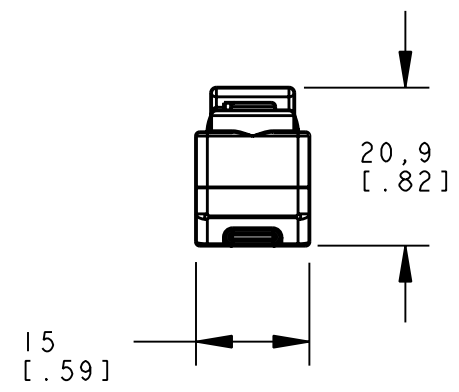

8 | 7 | 6 | 5 | 4 | 3 | 2 | 1

D
C
B
A

D
C
B
A

This drawing is the property of BANNER ENGINEERING CORP. and is proprietary in general and in detail. Its contents shall not be revealed to outside parties without written consent of BANNER.

BANNER ENGINEERING CORP.
P.O. BOX 9414
MINNEAPOLIS, MN 55440

THIRD ANGLE PROJECTION

TITLE
**QS18W EURO QD
WEB ASSEMBLY**

SIZE B	DRAWING NO. 139716	REV. -
SCALE 1:1		SHEET 1 OF 1

NOTES:
1. ALL DIMENSIONS ARE MILLIMETERS [INCHES] UNLESS OTHERWISE NOTED.

8 | 7 | 6 | 5 | 4 | 3 | 2 | 1 | PROJ