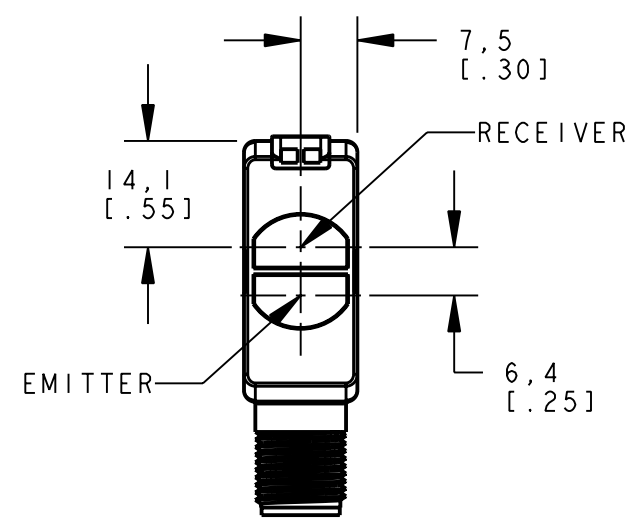

8 | 7 | 6 | 5 | 4 | 3 | 2 | 1

D
C
B
A

D
C
B
A

This drawing is the property of BANNER ENGINEERING CORP. and is proprietary in general and in detail. Its contents shall not be revealed to outside parties without written consent of BANNER.

BANNER ENGINEERING CORP.
P.O. BOX 9414
MINNEAPOLIS, MN 55440

THIRD ANGLE PROJECTION

TITLE
**QS18W EURO QD
WEB ASSEMBLY**

SIZE B	DRAWING NO. 139716	REV. -
SCALE 1:1		SHEET 1 OF 1

NOTES:
1. ALL DIMENSIONS ARE MILLIMETERS [INCHES] UNLESS OTHERWISE NOTED.

8 | 7 | 6 | 5 | 4 | 3 | 2 | 1 | PROJ