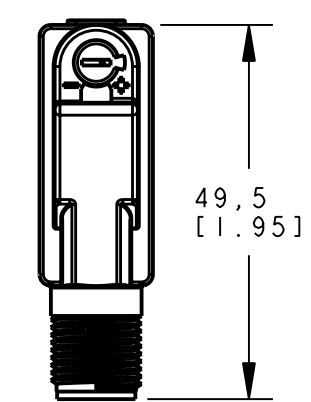

8 | 7 | 6 | 5 | 4 | 3 | 2 | 1

D
C
B
A

D
C
B
A

This drawing is the property of BANNER ENGINEERING CORP. and is proprietary in general and in detail. Its contents shall not be revealed to outside parties without written consent of BANNER.

BANNER ENGINEERING CORP.
P.O. BOX 9414
MINNEAPOLIS, MN 55440

THIRD ANGLE PROJECTION

TITLE
**QS18W EURO QD
WEB ASSEMBLY**

SIZE B	DRAWING NO. 139716	REV. -
SCALE 1:1		SHEET 1 OF 1

NOTES:
1. ALL DIMENSIONS ARE MILLIMETERS [INCHES] UNLESS OTHERWISE NOTED.

8 | 7 | 6 | 5 | 4 | 3 | 2 | 1 | PROJ