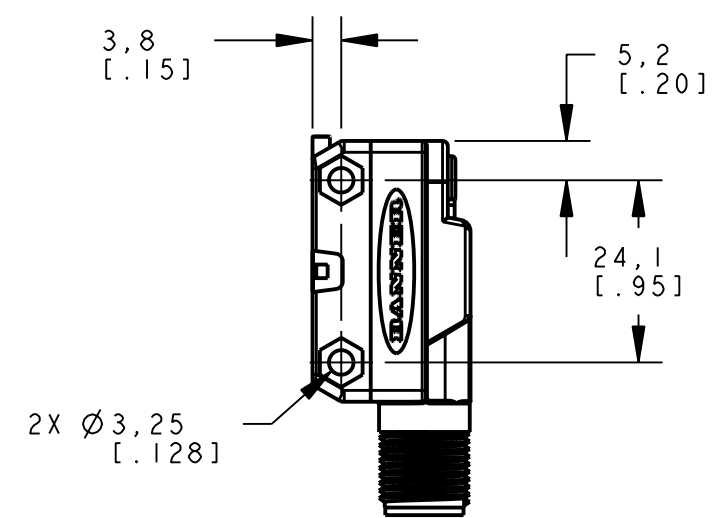

8 | 7 | 6 | 5 | 4 | 3 | 2 | 1

D
C
B
A

D
C
B
A

This drawing is the property of BANNER ENGINEERING CORP. and is proprietary in general and in detail. Its contents shall not be revealed to outside parties without written consent of BANNER.

BANNER ENGINEERING CORP.
P.O. BOX 9414
MINNEAPOLIS, MN 55440

THIRD ANGLE PROJECTION

TITLE
**QS18W EURO QD
WEB ASSEMBLY**

SIZE B	DRAWING NO. 139716	REV. -
SCALE 1:1		SHEET 1 OF 1

NOTES:
1. ALL DIMENSIONS ARE MILLIMETERS [INCHES] UNLESS OTHERWISE NOTED.

8 | 7 | 6 | 5 | 4 | 3 | 2 | 1 | PROJ