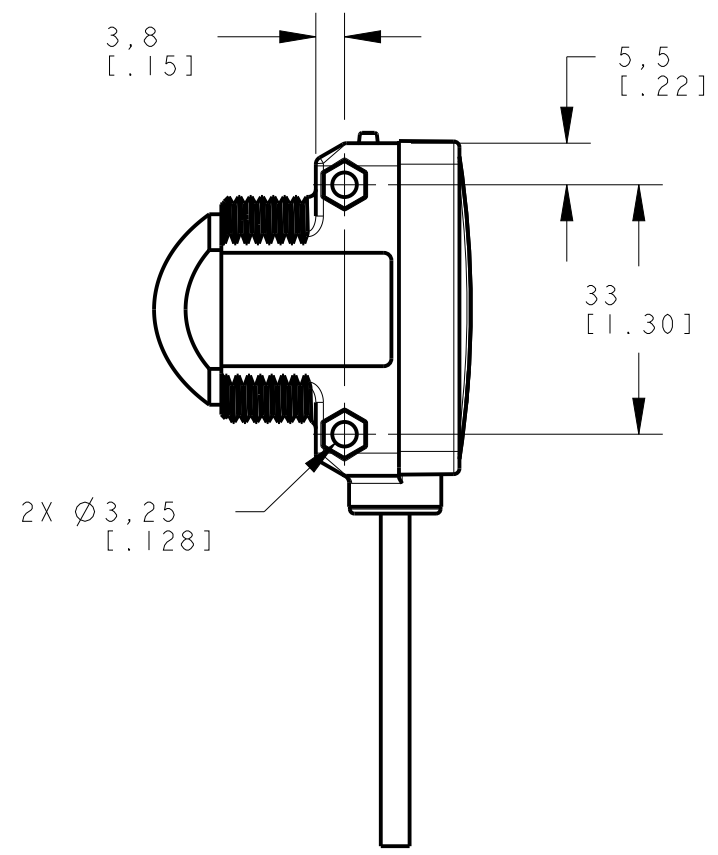

8 | 7 | 6 | 5 | 4 | 3 | 2 | 1

D
C
B
A

D
C
B
A

NOTES:
 1. ALL DIMENSIONS ARE MILLIMETERS [INCHES] UNLESS OTHERWISE NOTED.
 2. REFER TO "www.bannerengineering.com" FOR ADDITIONAL DATA AND SPECIFICATIONS.

This drawing is the property of BANNER ENGINEERING CORP. Any use or reproduction, in any form, without prior written permission of Banner is prohibited. © 2015 Banner Engineering Corp.

		BANNER ENGINEERING CORP. www.bannerengineering.com	
TITLE QS30EX CABLE WEB CAD DRAWINGS 2D/3D			
SIZE B	DRAWING NO. 140598	REV.	
SCALE 1:1	SHEET 1 OF 1	CREO	

8 | 7 | 6 | 5 | 4 | 3 | 2 | 1