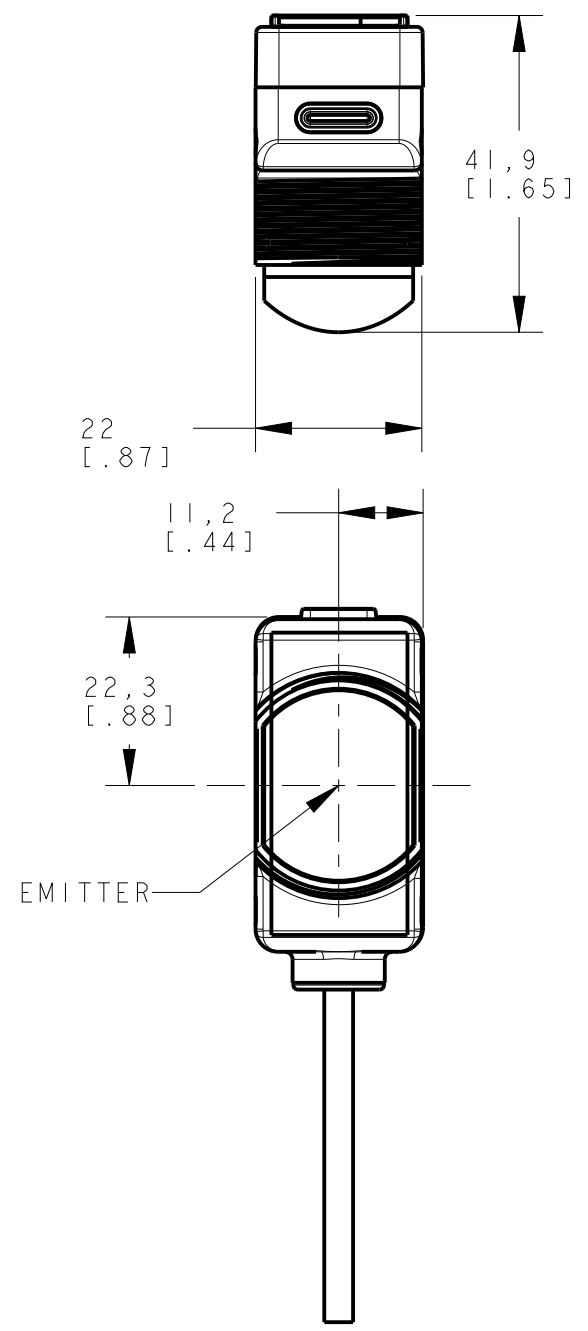

8 | 7 | 6 | 5 | 4 | 3 | 2 | 1

D
C
B
A

D
C
B
A

NOTES:
 1. ALL DIMENSIONS ARE MILLIMETERS [INCHES] UNLESS OTHERWISE NOTED.
 2. REFER TO "www.bannerengineering.com" FOR ADDITIONAL DATA AND SPECIFICATIONS.

This drawing is the property of BANNER ENGINEERING CORP. Any use or reproduction, in any form, without prior written permission of Banner is prohibited. © 2015 Banner Engineering Corp.

		BANNER ENGINEERING CORP. www.bannerengineering.com	
TITLE QS30EX CABLE WEB CAD DRAWINGS 2D/3D			
SIZE B	DRAWING NO. 140598	REV.	
SCALE 1:1	SHEET 1 OF 1	CREO	

8 | 7 | 6 | 5 | 4 | 3 | 2 | 1