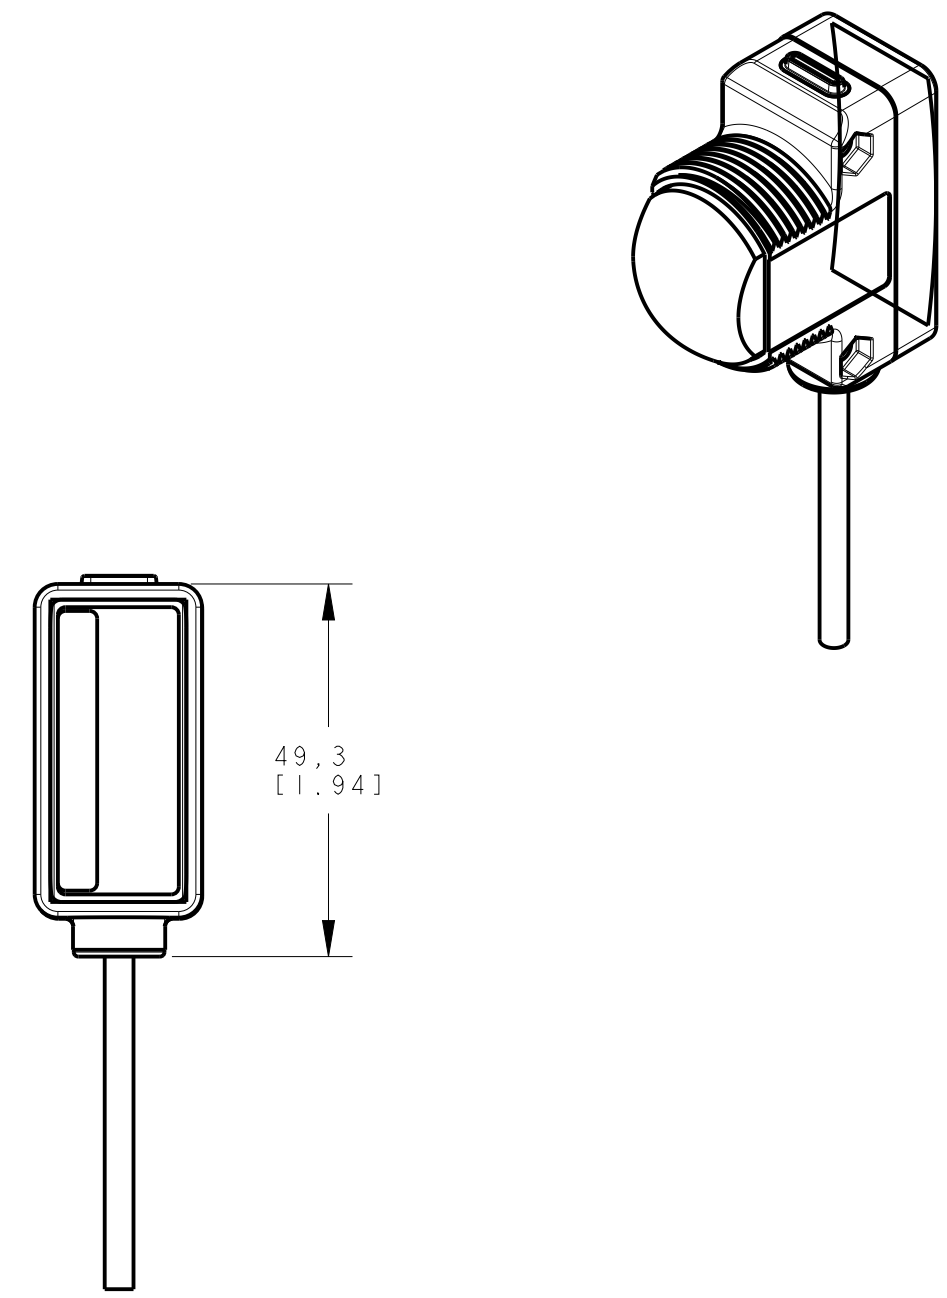

8 | 7 | 6 | 5 | 4 | 3 | 2 | 1

D
C
B
A

D
C
B
A

NOTES:
 1. ALL DIMENSIONS ARE MILLIMETERS [INCHES] UNLESS OTHERWISE NOTED.
 2. REFER TO "www.bannerengineering.com" FOR ADDITIONAL DATA AND SPECIFICATIONS.

This drawing is the property of BANNER ENGINEERING CORP. Any use or reproduction, in any form, without prior written permission of Banner is prohibited. © 2015 Banner Engineering Corp.

		BANNER ENGINEERING CORP. www.bannerengineering.com	
TITLE QS30EX CABLE WEB CAD DRAWINGS 2D/3D			
SIZE B	DRAWING NO. 140598	REV.	
SCALE 1:1	SHEET 1 OF 1	CREO	

8 | 7 | 6 | 5 | 4 | 3 | 2 | 1