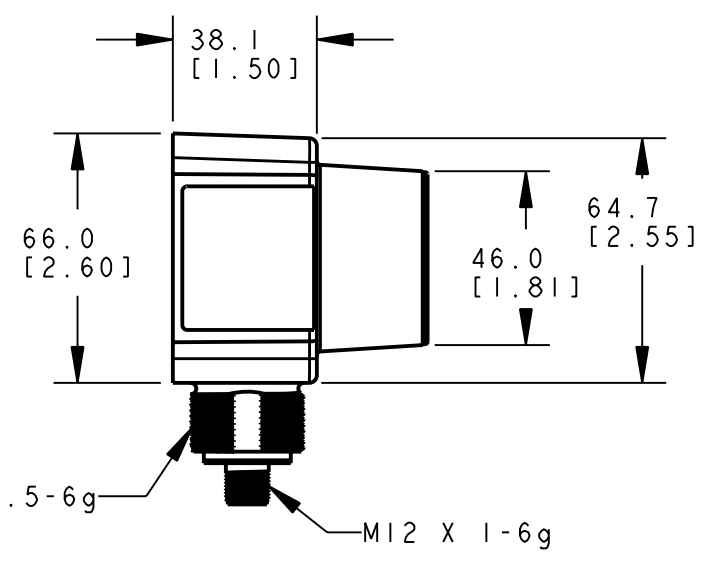

ISOMETRIC VIEW
SCALE 1:2

This drawing is the property of BANNER ENGINEERING CORP. and is proprietary in general and in detail. Its contents shall not be revealed to outside parties without written consent of BANNER.

BANNER ENGINEERING CORP.
P.O. BOX 9414
MINNEAPOLIS, MN 55440

THIRD ANGLE PROJECTION

TITLE

OT50UDB/LB06

SIZE B	DRAWING NO. 159636	REV. A
-----------	------------------------------	------------------

SCALE 1:2	SHEET 1 OF 1
--------------	-----------------

NOTES:
1. ALL DIMENSIONS ARE MILLIMETERS [INCHES] UNLESS OTHERWISE NOTED.