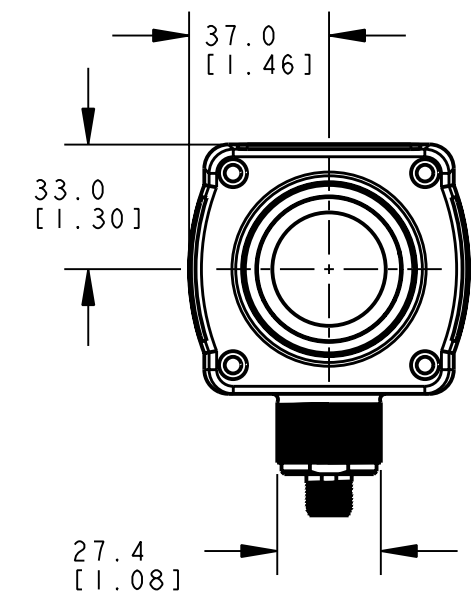

ISOMETRIC VIEW
SCALE 1:2

This drawing is the property of BANNER ENGINEERING CORP. and is proprietary in general and in detail. Its contents shall not be revealed to outside parties without written consent of BANNER.

BANNER ENGINEERING CORP.
P.O. BOX 9414
MINNEAPOLIS, MN 55440

THIRD ANGLE PROJECTION

TITLE

OT50UDB/LB06

SIZE B	DRAWING NO. 159636	REV. A
-----------	------------------------------	------------------

SCALE 1:2	SHEET 1 OF 1
--------------	-----------------

NOTES:
1. ALL DIMENSIONS ARE MILLIMETERS [INCHES] UNLESS OTHERWISE NOTED.