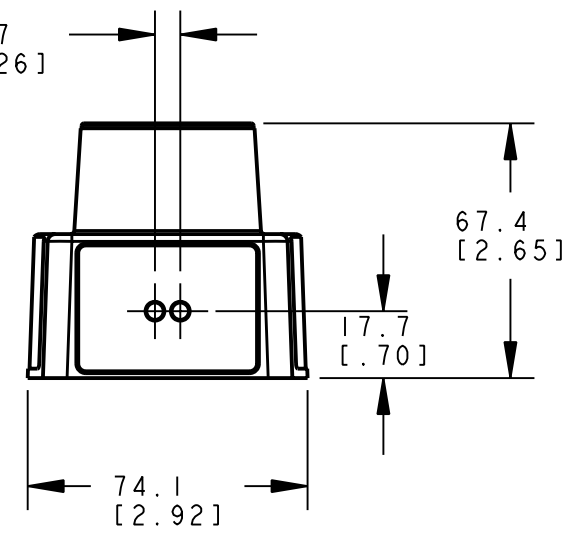

ISOMETRIC VIEW
SCALE 1:2

This drawing is the property of BANNER ENGINEERING CORP. and is proprietary in general and in detail. Its contents shall not be revealed to outside parties without written consent of BANNER.

BANNER ENGINEERING CORP.
P.O. BOX 9414
MINNEAPOLIS, MN 55440

THIRD ANGLE PROJECTION

TITLE

OT50UDB/LB06

SIZE B	DRAWING NO. 159636	REV. A
-----------	------------------------------	------------------

SCALE 1:2	SHEET 1 OF 1
--------------	-----------------

NOTES:
1. ALL DIMENSIONS ARE MILLIMETERS [INCHES] UNLESS OTHERWISE NOTED.