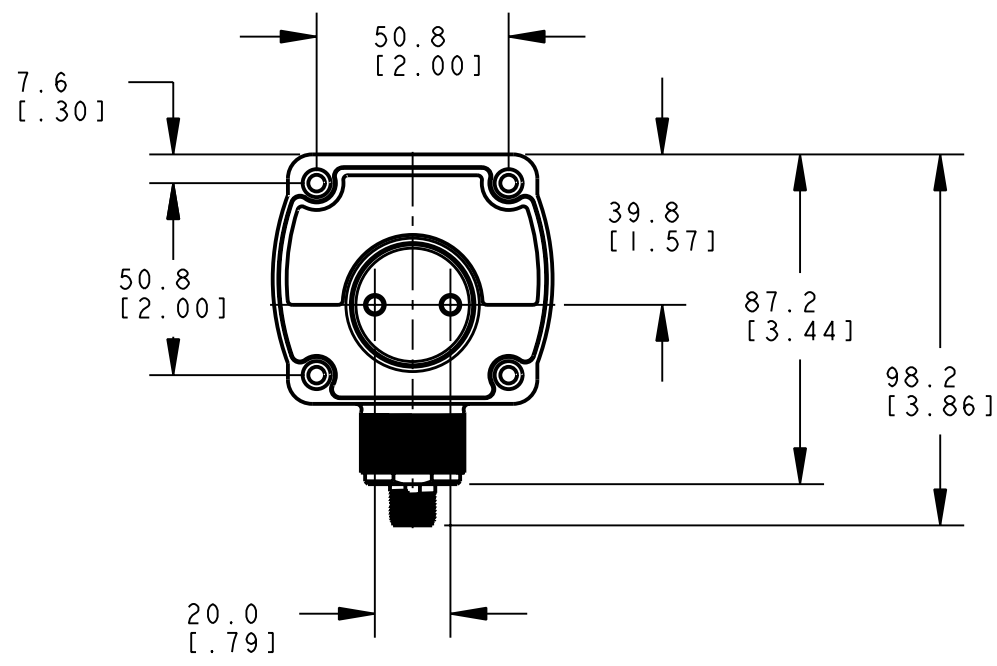

ISOMETRIC VIEW
SCALE 1:2

This drawing is the property of BANNER ENGINEERING CORP. and is proprietary in general and in detail. Its contents shall not be revealed to outside parties without written consent of BANNER.

BANNER ENGINEERING CORP.
P.O. BOX 9414
MINNEAPOLIS, MN 55440

THIRD ANGLE PROJECTION

TITLE

OT50UDB/LB06

SIZE B	DRAWING NO. 159636	REV. A
-----------	------------------------------	------------------

SCALE 1:2	SHEET 1 OF 1
--------------	-----------------

NOTES:
1. ALL DIMENSIONS ARE MILLIMETERS [INCHES] UNLESS OTHERWISE NOTED.