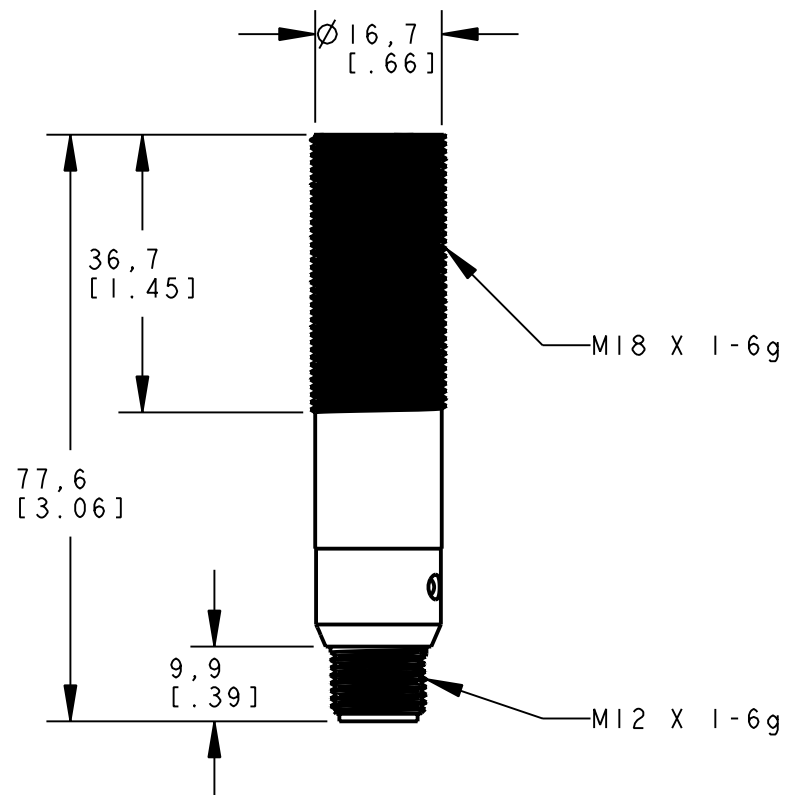

8 7 6 5 4 3 2 1

D

C

B

A

ISOMETRIC VIEW
SCALE 1:1

NOTES:
1. ALL DIMENSIONS ARE MILLIMETERS [INCHES] UNLESS OTHERWISE NOTED.

This drawing is the property of BANNER ENGINEERING CORP. and is proprietary in general and in detail. Its contents shall not be revealed to outside parties without written consent of BANNER.

BANNER ENGINEERING CORP.
P.O. BOX 9414
MINNEAPOLIS, MN 55440

THIRD ANGLE PROJECTION

TITLE
**S186 E/R OD
WEB CAD DRAWINGS 2D/3D**

SIZE B	DRAWING NO. 155343	REV. -
SCALE 1:1		SHEET 1 OF 1

8 7 6 5 4 3 2 1

PRO/E