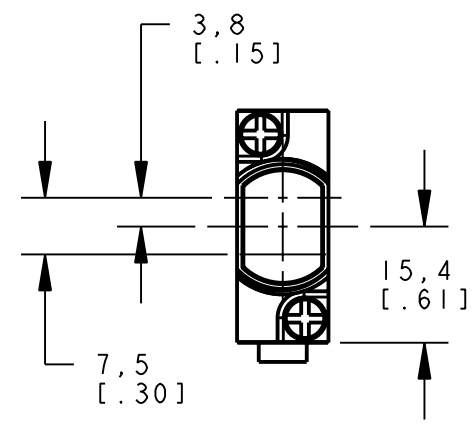

8 | 7 | 6 | 5 | 4 | 3 | 2 | 1

ISOMETRIC VIEW
SCALE 1:1

This drawing is the property of BANNER ENGINEERING CORP. and is proprietary in general and in detail. Its contents shall not be revealed to outside parties without written consent of BANNER.

BANNER ENGINEERING CORP.
P.O. BOX 9414
MINNEAPOLIS, MN 55440

THIRD ANGLE PROJECTION

TITLE
SM2A312/MIAD9 C/CV/CVG CABLE/PIGTAIL
WEB CAD DRAWINGS 2D/3D

SIZE B	DRAWING NO. 154471	REV. 1
SCALE 1:1		SHEET 1 OF 1

NOTES:
1. ALL DIMENSIONS ARE MILLIMETERS [INCHES] UNLESS OTHERWISE NOTED.

8 | 7 | 6 | 5 | 4 | 3 | 2 | 1