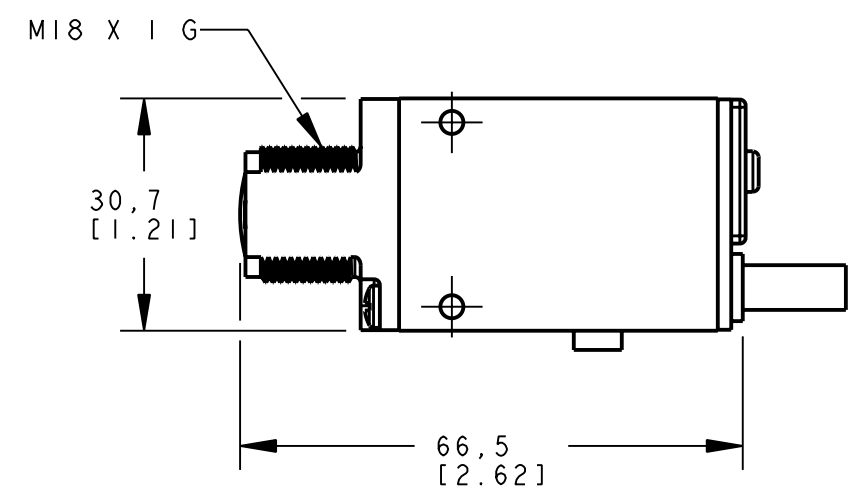

8 | 7 | 6 | 5 | 4 | 3 | 2 | 1

ISOMETRIC VIEW
SCALE 1:1

This drawing is the property of BANNER ENGINEERING CORP. and is proprietary in general and in detail. Its contents shall not be revealed to outside parties without written consent of BANNER.

BANNER ENGINEERING CORP.
P.O. BOX 9414
MINNEAPOLIS, MN 55440

THIRD ANGLE PROJECTION

TITLE
SM2A312/MIAD9 C/CV/CVG CABLE/PIGTAIL
WEB CAD DRAWINGS 2D/3D

SIZE B	DRAWING NO. 154471	REV. 1
SCALE 1:1		SHEET 1 OF 1

NOTES:
1. ALL DIMENSIONS ARE MILLIMETERS [INCHES] UNLESS OTHERWISE NOTED.

8 | 7 | 6 | 5 | 4 | 3 | 2 | 1