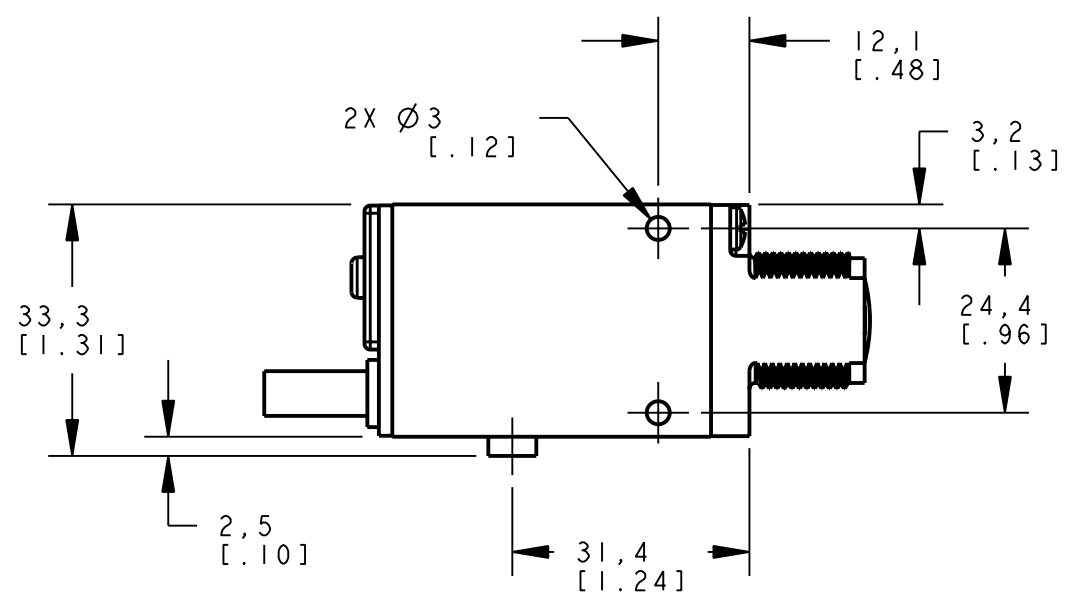

8 | 7 | 6 | 5 | 4 | 3 | 2 | 1

ISOMETRIC VIEW
SCALE 1:1

This drawing is the property of BANNER ENGINEERING CORP. and is proprietary in general and in detail. Its contents shall not be revealed to outside parties without written consent of BANNER.

BANNER ENGINEERING CORP.
P.O. BOX 9414
MINNEAPOLIS, MN 55440

THIRD ANGLE PROJECTION

TITLE
SM2A312/MIAD9 C/CV/CVG CABLE/PIGTAIL
WEB CAD DRAWINGS 2D/3D

SIZE B	DRAWING NO. 154471	REV. 1
SCALE 1:1		SHEET 1 OF 1

NOTES:
1. ALL DIMENSIONS ARE MILLIMETERS [INCHES] UNLESS OTHERWISE NOTED.

8 | 7 | 6 | 5 | 4 | 3 | 2 | 1