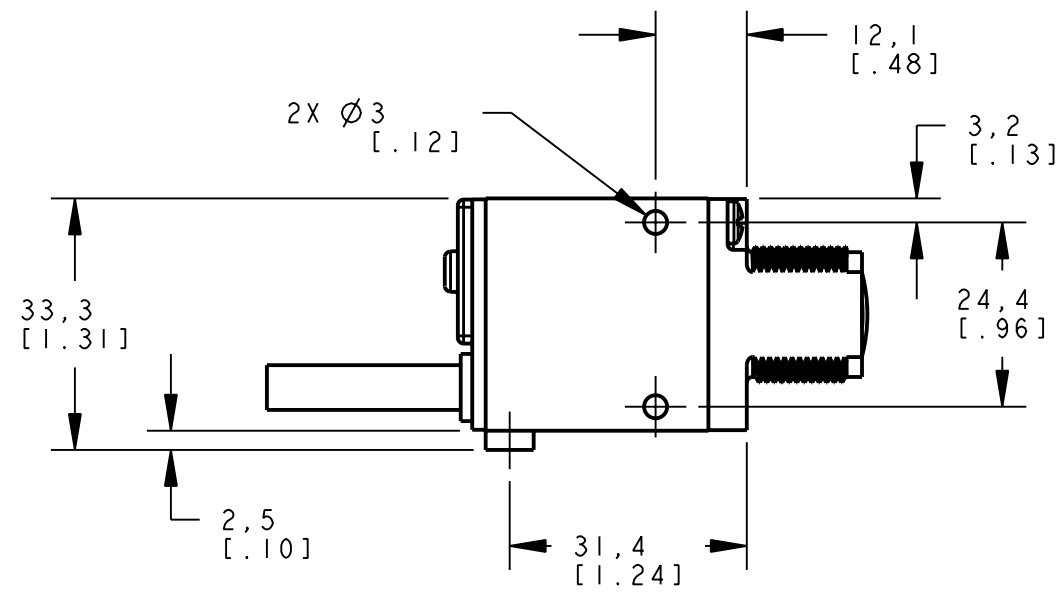

8 | 7 | 6 | 5 | 4 | 3 | 2 | 1

ISOMETRIC VIEW
SCALE 1:1

NOTES:
1. ALL DIMENSIONS ARE MILLIMETERS [INCHES] UNLESS OTHERWISE NOTED.

This drawing is the property of BANNER ENGINEERING CORP. and is proprietary in general and in detail. Its contents shall not be revealed to outside parties without written consent of BANNER.

BANNER ENGINEERING CORP.
P.O. BOX 9414
MINNEAPOLIS, MN 55440

THIRD ANGLE PROJECTION

TITLE
SM312 C/CV/CVB/CVG/CVMHS CABLE/PIGTAIL
WEB CAD DRAWINGS 2D/3D

SIZE B	DRAWING NO. 154441	REV. 1
SCALE 1:1		SHEET 1 OF 1