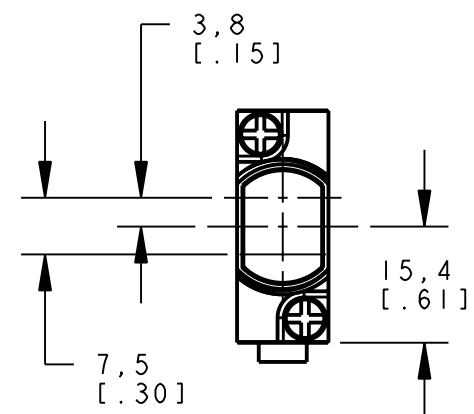

8 | 7 | 6 | 5 | 4 | 3 | 2 | 1

ISOMETRIC VIEW
SCALE 1:1

NOTES:
1. ALL DIMENSIONS ARE MILLIMETERS [INCHES] UNLESS OTHERWISE NOTED.

This drawing is the property of BANNER ENGINEERING CORP. and is proprietary in general and in detail. Its contents shall not be revealed to outside parties without written consent of BANNER.

BANNER ENGINEERING CORP.
P.O. BOX 9414
MINNEAPOLIS, MN 55440

THIRD ANGLE PROJECTION

TITLE
SM312 C/CV/CVB/CVG/CVMHS CABLE/PIGTAIL
WEB CAD DRAWINGS 2D/3D

SIZE B	DRAWING NO. 154441	REV. 1
SCALE 1:1		SHEET 1 OF 1