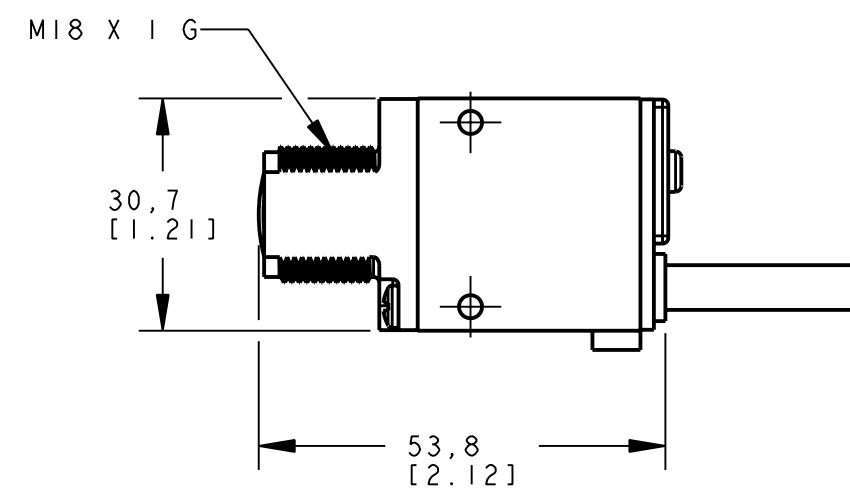

8 | 7 | 6 | 5 | 4 | 3 | 2 | 1

ISOMETRIC VIEW
SCALE 1:1

NOTES:
1. ALL DIMENSIONS ARE MILLIMETERS [INCHES] UNLESS OTHERWISE NOTED.

This drawing is the property of BANNER ENGINEERING CORP. and is proprietary in general and in detail. Its contents shall not be revealed to outside parties without written consent of BANNER.

BANNER ENGINEERING CORP.
P.O. BOX 9414
MINNEAPOLIS, MN 55440

THIRD ANGLE PROJECTION

TITLE
SM312 C/CV/CVB/CVG/CVMHS CABLE/PIGTAIL
WEB CAD DRAWINGS 2D/3D

SIZE B	DRAWING NO. 154441	REV. 1
SCALE 1:1		SHEET 1 OF 1