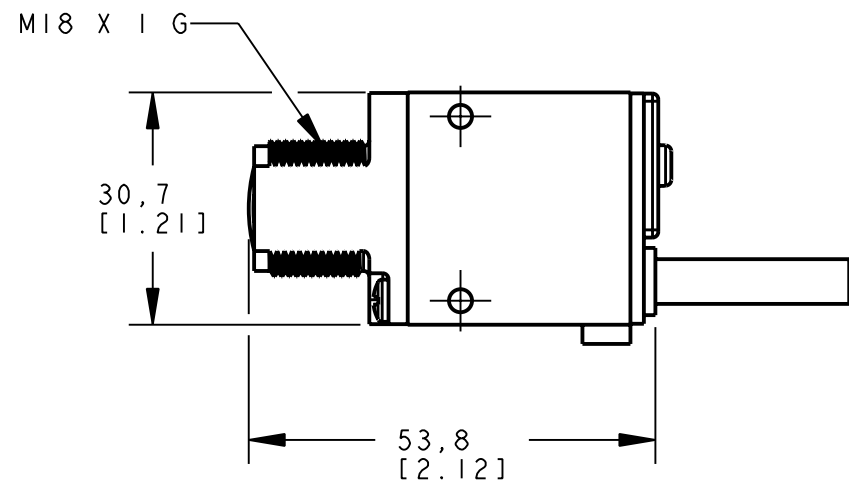

8 | 7 | 6 | 5 | 4 | 3 | 2 | 1

ISOMETRIC VIEW  
SCALE 1:1

NOTES:  
1. ALL DIMENSIONS ARE MILLIMETERS [INCHES] UNLESS OTHERWISE NOTED.

This drawing is the property of BANNER ENGINEERING CORP. and is proprietary in general and in detail. Its contents shall not be revealed to outside parties without written consent of BANNER.

BANNER ENGINEERING CORP.  
P.O. BOX 9414  
MINNEAPOLIS, MN 55440

THIRD ANGLE PROJECTION

TITLE  
**SM312 C/CV/CVB/CVG/CVMHS CABLE/PIGTAIL**  
WEB CAD DRAWINGS 2D/3D

|           |                              |              |
|-----------|------------------------------|--------------|
| SIZE<br>B | DRAWING NO.<br><b>154441</b> | REV.<br>1    |
| SCALE 1:1 |                              | SHEET 1 OF 1 |