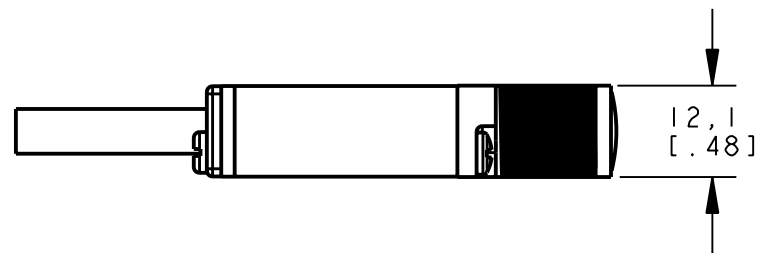

8 | 7 | 6 | 5 | 4 | 3 | 2 | 1

ISOMETRIC VIEW  
SCALE 1:1

NOTES:  
1. ALL DIMENSIONS ARE MILLIMETERS [INCHES] UNLESS OTHERWISE NOTED.

This drawing is the property of BANNER ENGINEERING CORP. and is proprietary in general and in detail. Its contents shall not be revealed to outside parties without written consent of BANNER.

BANNER ENGINEERING CORP.  
P.O. BOX 9414  
MINNEAPOLIS, MN 55440

THIRD ANGLE PROJECTION

TITLE  
**SM312 C/CV/CVB/CVG/CVMHS CABLE/PIGTAIL**  
WEB CAD DRAWINGS 2D/3D

|           |                              |              |
|-----------|------------------------------|--------------|
| SIZE<br>B | DRAWING NO.<br><b>154441</b> | REV.<br>1    |
| SCALE 1:1 |                              | SHEET 1 OF 1 |