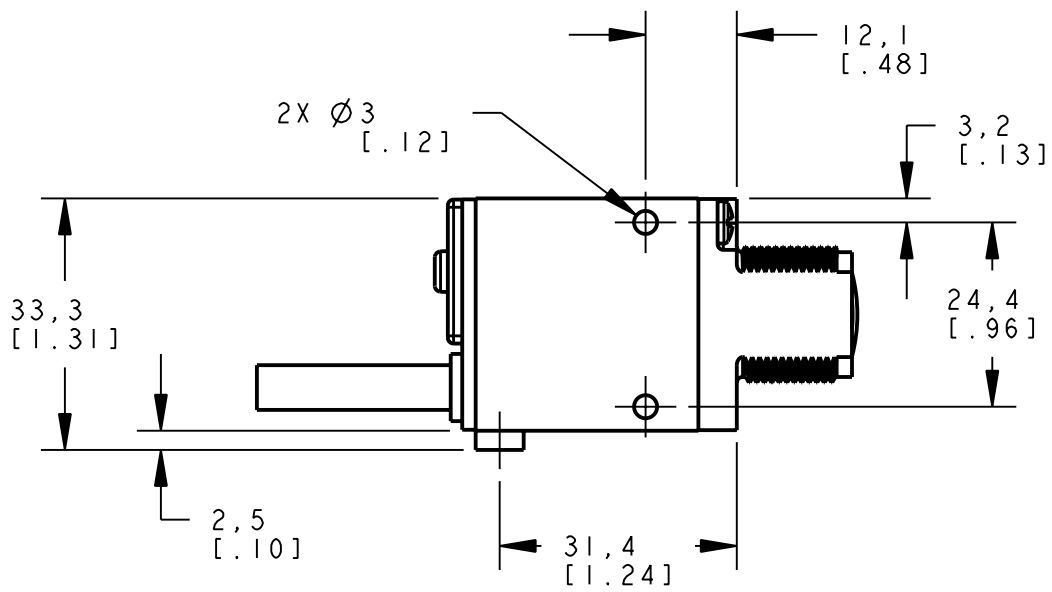

8 | 7 | 6 | 5 | 4 | 3 | 2 | 1

ISOMETRIC VIEW  
SCALE 1:1

NOTES:  
1. ALL DIMENSIONS ARE MILLIMETERS [INCHES] UNLESS OTHERWISE NOTED.

This drawing is the property of BANNER ENGINEERING CORP. and is proprietary in general and in detail. Its contents shall not be revealed to outside parties without written consent of BANNER.

BANNER ENGINEERING CORP.  
P.O. BOX 9414  
MINNEAPOLIS, MN 55440

THIRD ANGLE PROJECTION

TITLE  
**SM312 C/CV/CVB/CVG/CVMHS CABLE/PIGTAIL**  
WEB CAD DRAWINGS 2D/3D

|           |                              |              |
|-----------|------------------------------|--------------|
| SIZE<br>B | DRAWING NO.<br><b>154441</b> | REV.<br>1    |
| SCALE 1:1 |                              | SHEET 1 OF 1 |