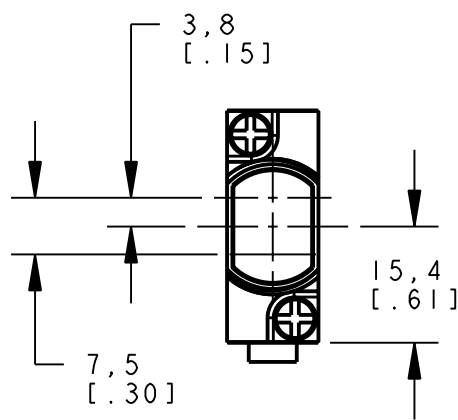

8 | 7 | 6 | 5 | 4 | 3 | 2 | 1

ISOMETRIC VIEW  
SCALE 1:1

NOTES:  
1. ALL DIMENSIONS ARE MILLIMETERS [INCHES] UNLESS OTHERWISE NOTED.

This drawing is the property of BANNER ENGINEERING CORP. and is proprietary in general and in detail. Its contents shall not be revealed to outside parties without written consent of BANNER.

BANNER ENGINEERING CORP.  
P.O. BOX 9414  
MINNEAPOLIS, MN 55440

THIRD ANGLE PROJECTION

TITLE  
**SM312 C/CV/CVB/CVG/CVMHS CABLE/PIGTAIL**  
WEB CAD DRAWINGS 2D/3D

|           |                              |              |
|-----------|------------------------------|--------------|
| SIZE<br>B | DRAWING NO.<br><b>154441</b> | REV.<br>1    |
| SCALE 1:1 |                              | SHEET 1 OF 1 |