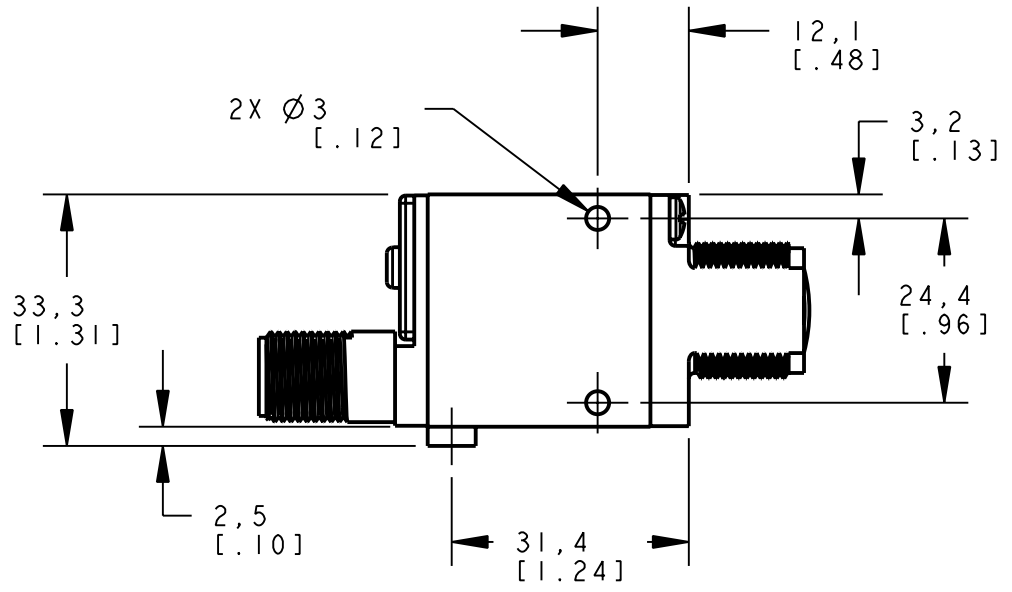

8 | 7 | 6 | 5 | 4 | 3 | 2 | 1

This drawing is the property of BANNER ENGINEERING CORP. and is proprietary in general and in detail. Its contents shall not be revealed to outside parties without written consent of BANNER.

BANNER ENGINEERING CORP.
P.O. BOX 9414
MINNEAPOLIS, MN 55440

THIRD ANGLE PROJECTION

TITLE
**SM312 C/CV/CVB/CVG OD
WEB CAD DRAWINGS 2D/3D**

SIZE B DRAWING NO. **154442** REV. **1**

SCALE 1:1 SHEET 1 OF 1

NOTES:
1. ALL DIMENSIONS ARE MILLIMETERS [INCHES] UNLESS OTHERWISE NOTED.

8 | 7 | 6 | 5 | 4 | 3 | 2 | 1

PRO/E