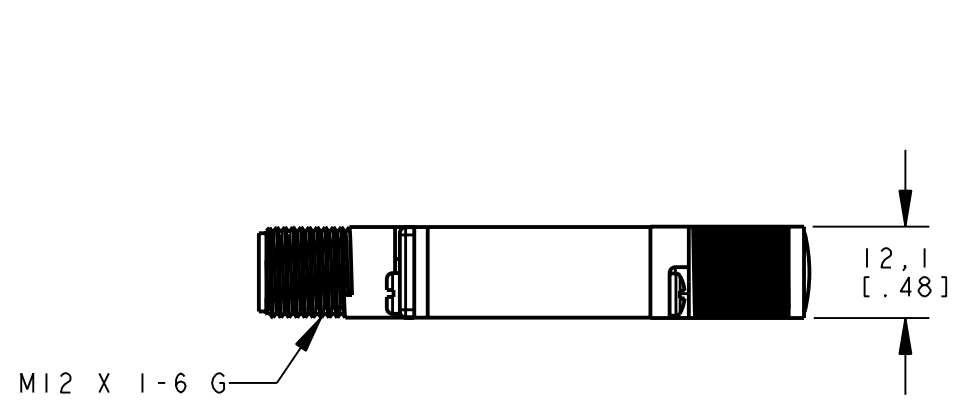

8 | 7 | 6 | 5 | 4 | 3 | 2 | 1

This drawing is the property of BANNER ENGINEERING CORP. and is proprietary in general and in detail. Its contents shall not be revealed to outside parties without written consent of BANNER.

BANNER ENGINEERING CORP.
P.O. BOX 9414
MINNEAPOLIS, MN 55440

THIRD ANGLE PROJECTION

TITLE
**SM312 C/CV/CVB/CVG OD
WEB CAD DRAWINGS 2D/3D**

SIZE B DRAWING NO. **154442** REV. **1**

SCALE 1:1 SHEET 1 OF 1

NOTES:
1. ALL DIMENSIONS ARE MILLIMETERS [INCHES] UNLESS OTHERWISE NOTED.

8 | 7 | 6 | 5 | 4 | 3 | 2 | 1

PRO/E