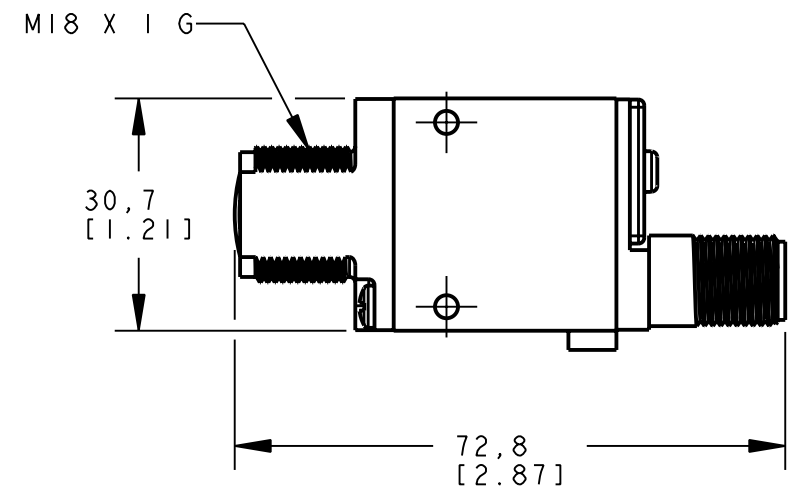

8 | 7 | 6 | 5 | 4 | 3 | 2 | 1

This drawing is the property of BANNER ENGINEERING CORP. and is proprietary in general and in detail. Its contents shall not be revealed to outside parties without written consent of BANNER.

BANNER ENGINEERING CORP.
P.O. BOX 9414
MINNEAPOLIS, MN 55440

THIRD ANGLE PROJECTION

TITLE
**SM312 C/CV/CVB/CVG OD
WEB CAD DRAWINGS 2D/3D**

SIZE B DRAWING NO. **154442** REV. **1**

SCALE 1:1 SHEET 1 OF 1

NOTES:
1. ALL DIMENSIONS ARE MILLIMETERS [INCHES] UNLESS OTHERWISE NOTED.

8 | 7 | 6 | 5 | 4 | 3 | 2 | 1

PRO/E