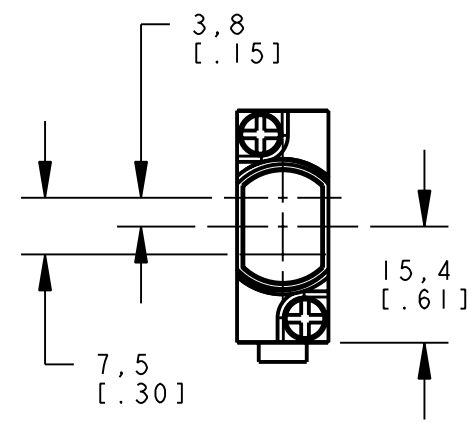

8 | 7 | 6 | 5 | 4 | 3 | 2 | 1

This drawing is the property of BANNER ENGINEERING CORP. and is proprietary in general and in detail. Its contents shall not be revealed to outside parties without written consent of BANNER.

BANNER ENGINEERING CORP.
P.O. BOX 9414
MINNEAPOLIS, MN 55440

THIRD ANGLE PROJECTION

TITLE
**SM312 C/CV/CVB/CVG OD
WEB CAD DRAWINGS 2D/3D**

SIZE B DRAWING NO. **154442** REV. **1**

SCALE 1:1 SHEET 1 OF 1

NOTES:
1. ALL DIMENSIONS ARE MILLIMETERS [INCHES] UNLESS OTHERWISE NOTED.

8 | 7 | 6 | 5 | 4 | 3 | 2 | 1

PRO/E