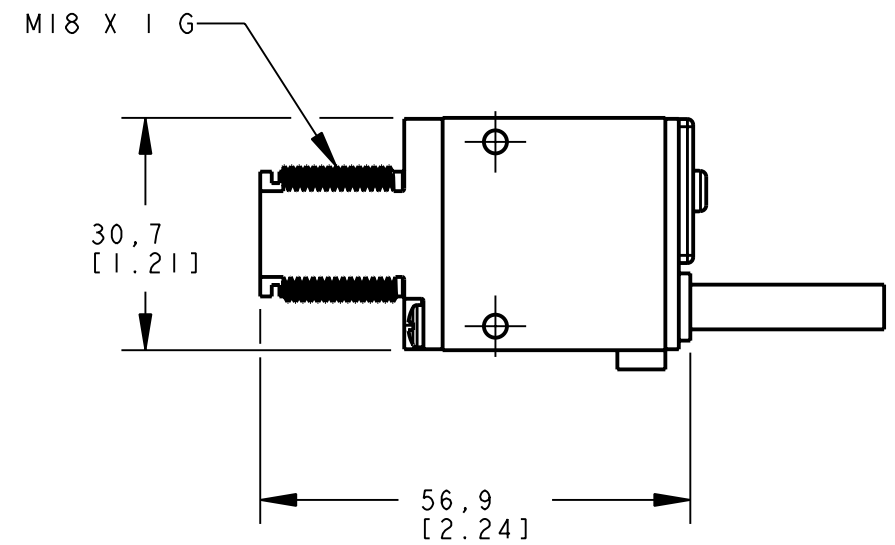

8 | 7 | 6 | 5 | 4 | 3 | 2 | 1

ISOMETRIC VIEW
SCALE 1:1

NOTES:
1. ALL DIMENSIONS ARE MILLIMETERS [INCHES] UNLESS OTHERWISE NOTED.

This drawing is the property of BANNER ENGINEERING CORP. and is proprietary in general and in detail. Its contents shall not be revealed to outside parties without written consent of BANNER.

BANNER ENGINEERING CORP.
P.O. BOX 9414
MINNEAPOLIS, MN 55440

THIRD ANGLE PROJECTION

TITLE
SM312F/FB/FM/FV/FVB/FVH/FVG/FMK CABLE/PIGTAIL
WEB CAD DRAWINGS 2D/3D

SIZE B	DRAWING NO. 154447	REV. 1
SCALE 1:1		SHEET 1 OF 1