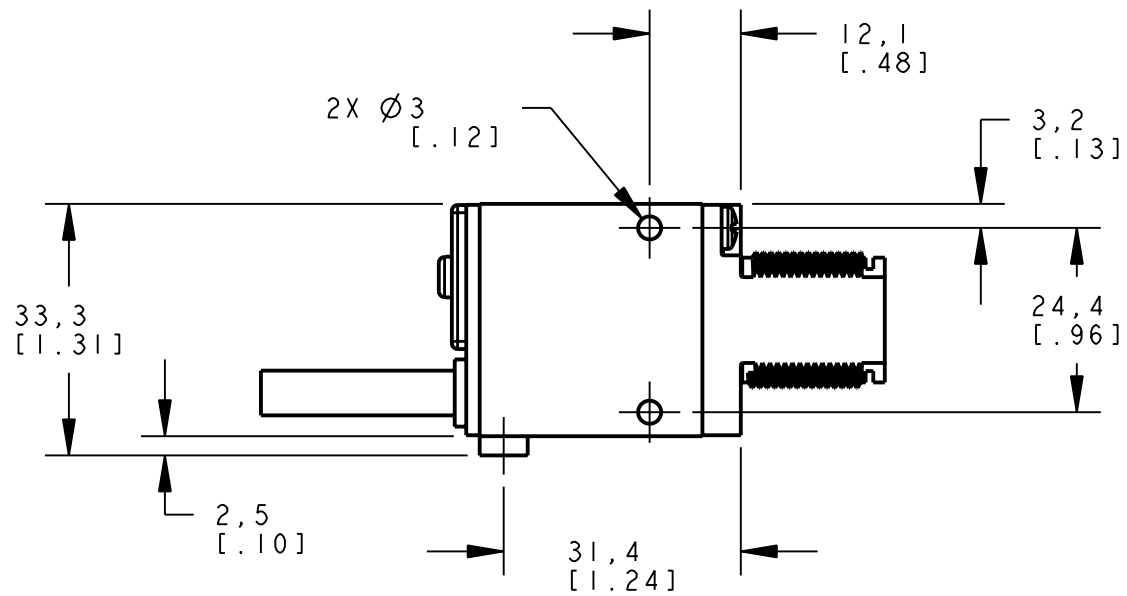

8 | 7 | 6 | 5 | 4 | 3 | 2 | 1

ISOMETRIC VIEW
SCALE 1:1

NOTES:
1. ALL DIMENSIONS ARE MILLIMETERS [INCHES] UNLESS OTHERWISE NOTED.

This drawing is the property of BANNER ENGINEERING CORP. and is proprietary in general and in detail. Its contents shall not be revealed to outside parties without written consent of BANNER.

BANNER ENGINEERING CORP.
P.O. BOX 9414
MINNEAPOLIS, MN 55440

THIRD ANGLE PROJECTION

TITLE
SM312F/FB/FM/FV/FVB/FVH/FVG/FMK CABLE/PIGTAIL
WEB CAD DRAWINGS 2D/3D

SIZE B	DRAWING NO. 154447	REV. 1
SCALE 1:1		SHEET 1 OF 1