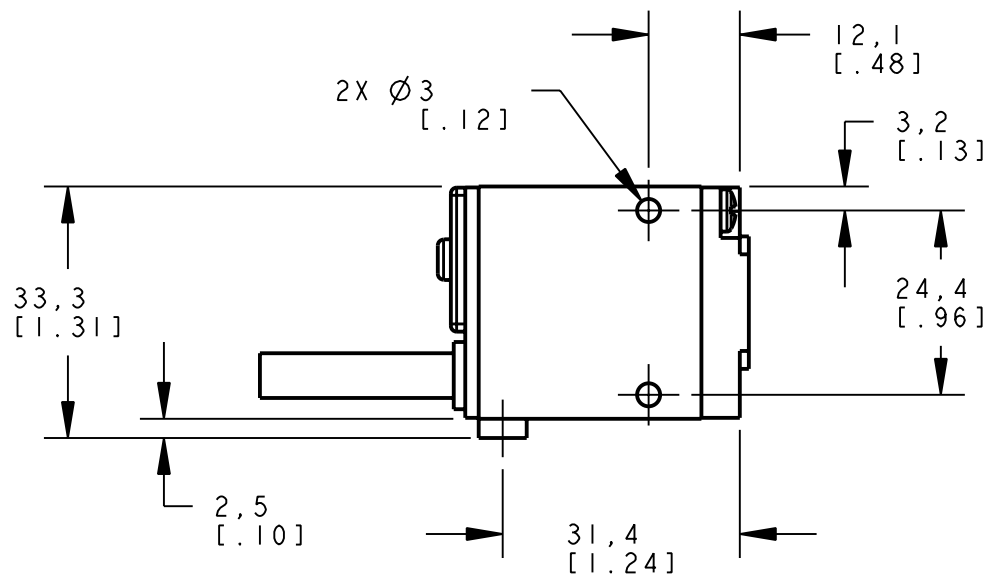

8 | 7 | 6 | 5 | 4 | 3 | 2 | 1

D
C
B
A

D
C
B
A

ISOMETRIC VIEW
SCALE 1:1

NOTES:
1. ALL DIMENSIONS ARE MILLIMETERS [INCHES] UNLESS OTHERWISE NOTED.

This drawing is the property of BANNER ENGINEERING CORP. and is proprietary in general and in detail. Its contents shall not be revealed to outside parties without written consent of BANNER.

BANNER ENGINEERING CORP.
P.O. BOX 9414
MINNEAPOLIS, MN 55440

THIRD ANGLE PROJECTION

TITLE
SM312 W/DBZ CABLE/PIGTAIL
WEB CAD DRAWINGS 2D/3D

SIZE B	DRAWING NO. 154453	REV. I
SCALE 1:1		SHEET 1 OF 1

8 | 7 | 6 | 5 | 4 | 3 | 2 | 1 | PRO/E