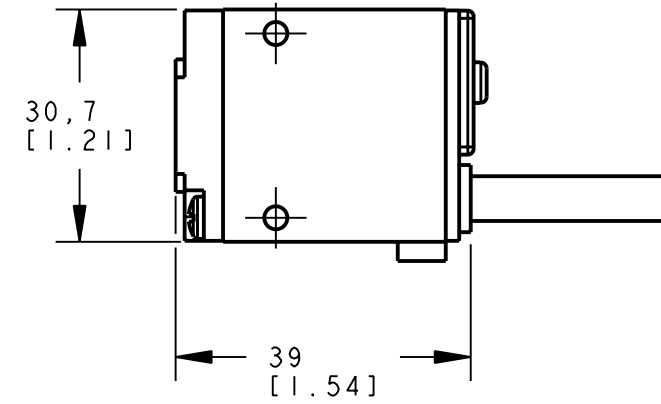

8 | 7 | 6 | 5 | 4 | 3 | 2 | 1

D
C
B
A

D
C
B
A

ISOMETRIC VIEW
SCALE 1:1

NOTES:
1. ALL DIMENSIONS ARE MILLIMETERS [INCHES] UNLESS OTHERWISE NOTED.

This drawing is the property of BANNER ENGINEERING CORP. and is proprietary in general and in detail. Its contents shall not be revealed to outside parties without written consent of BANNER.

BANNER ENGINEERING CORP.
P.O. BOX 9414
MINNEAPOLIS, MN 55440

THIRD ANGLE PROJECTION

TITLE
SM312 W/DBZ CABLE/PIGTAIL
WEB CAD DRAWINGS 2D/3D

SIZE B	DRAWING NO. 154453	REV. I
SCALE 1:1		SHEET 1 OF 1

8 | 7 | 6 | 5 | 4 | 3 | 2 | 1 | PRO/E