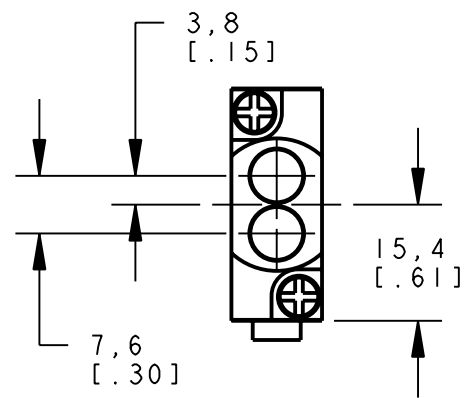

8 | 7 | 6 | 5 | 4 | 3 | 2 | 1

D
C
B
A

D
C
B
A

ISOMETRIC VIEW
SCALE 1:1

NOTES:
1. ALL DIMENSIONS ARE MILLIMETERS [INCHES] UNLESS OTHERWISE NOTED.

This drawing is the property of BANNER ENGINEERING CORP. and is proprietary in general and in detail. Its contents shall not be revealed to outside parties without written consent of BANNER.

BANNER ENGINEERING CORP.
P.O. BOX 9414
MINNEAPOLIS, MN 55440

THIRD ANGLE PROJECTION

TITLE
SM312 W/DBZ CABLE/PIGTAIL
WEB CAD DRAWINGS 2D/3D

SIZE B	DRAWING NO. 154453	REV. I
SCALE 1:1		SHEET 1 OF 1

8 | 7 | 6 | 5 | 4 | 3 | 2 | 1 | PRO/E