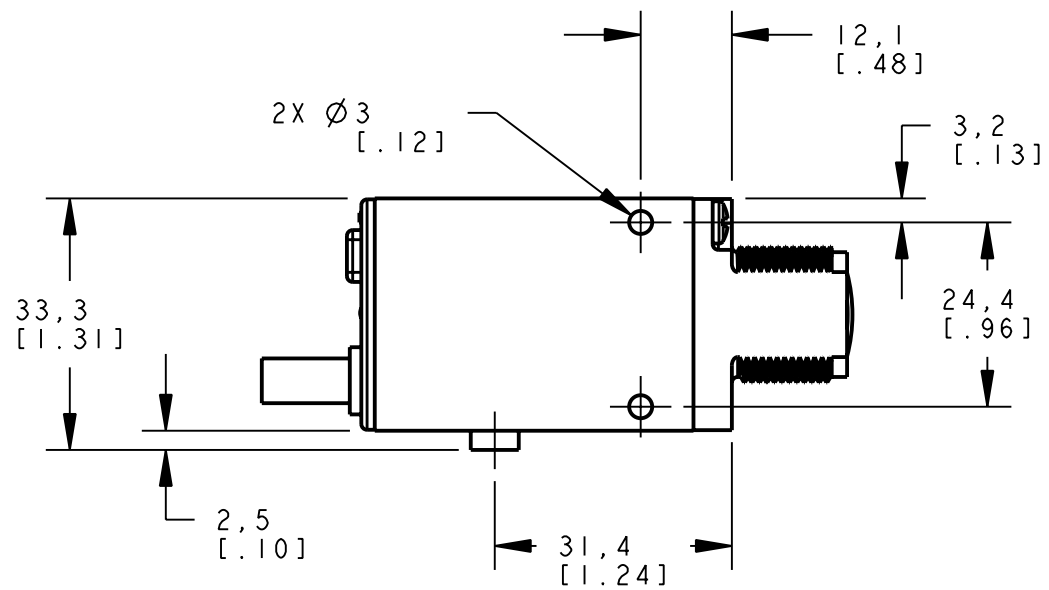

8 | 7 | 6 | 5 | 4 | 3 | 2 | 1

ISOMETRIC VIEW  
SCALE 1:1

NOTES:  
1. ALL DIMENSIONS ARE MILLIMETERS [INCHES] UNLESS OTHERWISE NOTED.

This drawing is the property of BANNER ENGINEERING CORP. and is proprietary in general and in detail. Its contents shall not be revealed to outside parties without written consent of BANNER.

BANNER ENGINEERING CORP.  
P.O. BOX 9414  
MINNEAPOLIS, MN 55440

THIRD ANGLE PROJECTION

TITLE  
**SME312 CV/CVG/CVB/CVW CABLE/PIGTAIL**  
**WEB CAD DRAWINGS 2D/3D**

SIZE B	DRAWING NO. <b>154485</b>	REV. 1
-----------	------------------------------	-----------