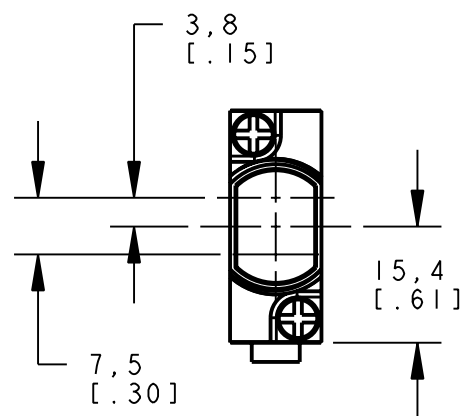

8 | 7 | 6 | 5 | 4 | 3 | 2 | 1

ISOMETRIC VIEW  
SCALE 1:1

NOTES:  
1. ALL DIMENSIONS ARE MILLIMETERS [INCHES] UNLESS OTHERWISE NOTED.

This drawing is the property of BANNER ENGINEERING CORP. and is proprietary in general and in detail. Its contents shall not be revealed to outside parties without written consent of BANNER.

BANNER ENGINEERING CORP.  
P.O. BOX 9414  
MINNEAPOLIS, MN 55440

THIRD ANGLE PROJECTION

TITLE  
**SME312 CV/CVG/CVB/CVW CABLE/PIGTAIL**  
**WEB CAD DRAWINGS 2D/3D**

SIZE B	DRAWING NO. <b>154485</b>	REV. 1
-----------	------------------------------	-----------