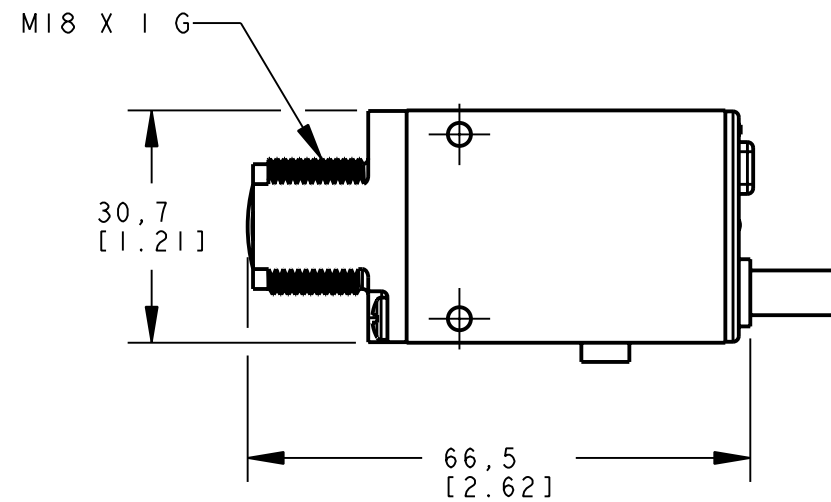

8 | 7 | 6 | 5 | 4 | 3 | 2 | 1

ISOMETRIC VIEW  
SCALE 1:1

NOTES:  
1. ALL DIMENSIONS ARE MILLIMETERS [INCHES] UNLESS OTHERWISE NOTED.

This drawing is the property of BANNER ENGINEERING CORP. and is proprietary in general and in detail. Its contents shall not be revealed to outside parties without written consent of BANNER.

BANNER ENGINEERING CORP.  
P.O. BOX 9414  
MINNEAPOLIS, MN 55440

THIRD ANGLE PROJECTION

TITLE  
**SME312 CV/CVG/CVB/CVW CABLE/PIGTAIL**  
**WEB CAD DRAWINGS 2D/3D**

SIZE B	DRAWING NO. <b>154485</b>	REV. 1
-----------	------------------------------	-----------