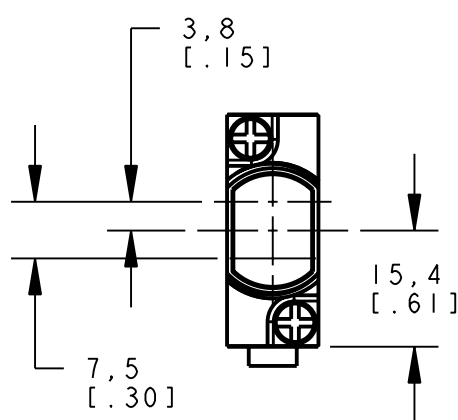

8 | 7 | 6 | 5 | 4 | 3 | 2 | 1

ISOMETRIC VIEW
SCALE 1:1

NOTES:
1. ALL DIMENSIONS ARE MILLIMETERS [INCHES] UNLESS OTHERWISE NOTED.

This drawing is the property of BANNER ENGINEERING CORP. and is proprietary in general and in detail. Its contents shall not be revealed to outside parties without written consent of BANNER.

BANNER ENGINEERING CORP.
P.O. BOX 9414
MINNEAPOLIS, MN 55440

THIRD ANGLE PROJECTION

TITLE
SME312 CV/CVG/CVB/CVW CABLE/PIGTAIL
WEB CAD DRAWINGS 2D/3D

SIZE B	DRAWING NO. 154485	REV. 1
SCALE 1:1		SHEET 1 OF 1