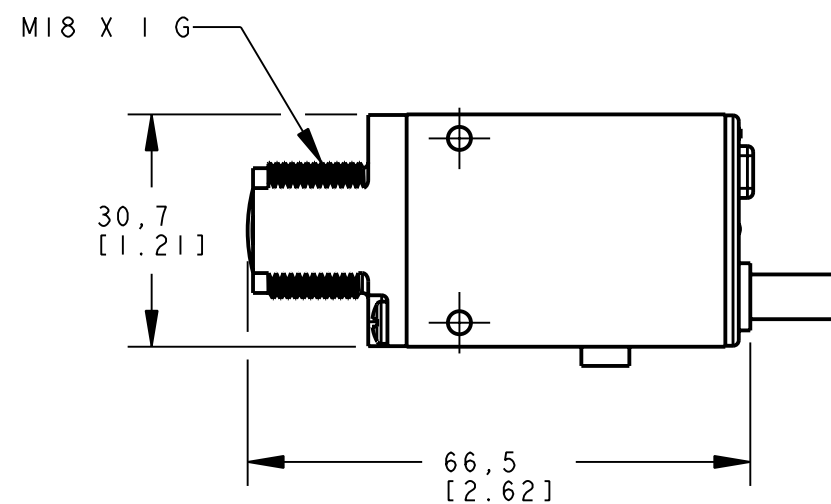

8 | 7 | 6 | 5 | 4 | 3 | 2 | 1

ISOMETRIC VIEW
SCALE 1:1

NOTES:
1. ALL DIMENSIONS ARE MILLIMETERS [INCHES] UNLESS OTHERWISE NOTED.

This drawing is the property of BANNER ENGINEERING CORP. and is proprietary in general and in detail. Its contents shall not be revealed to outside parties without written consent of BANNER.

BANNER ENGINEERING CORP.
P.O. BOX 9414
MINNEAPOLIS, MN 55440

THIRD ANGLE PROJECTION

TITLE
SME312 CV/CVG/CVB/CVW CABLE/PIGTAIL
WEB CAD DRAWINGS 2D/3D

SIZE B	DRAWING NO. 154485	REV. 1
SCALE 1:1		SHEET 1 OF 1