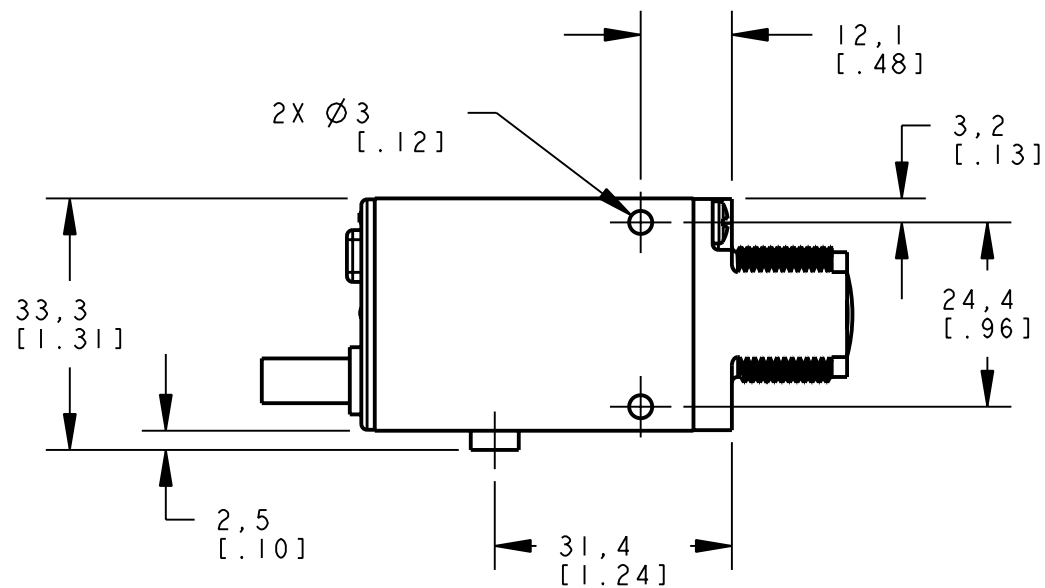

8 | 7 | 6 | 5 | 4 | 3 | 2 | 1

ISOMETRIC VIEW
SCALE 1:1

NOTES:
1. ALL DIMENSIONS ARE MILLIMETERS [INCHES] UNLESS OTHERWISE NOTED.

This drawing is the property of BANNER ENGINEERING CORP. and is proprietary in general and in detail. Its contents shall not be revealed to outside parties without written consent of BANNER.

BANNER ENGINEERING CORP.
P.O. BOX 9414
MINNEAPOLIS, MN 55440

THIRD ANGLE PROJECTION

TITLE
SME312 CV/CVG/CVB/CVW CABLE/PIGTAIL
WEB CAD DRAWINGS 2D/3D

SIZE B	DRAWING NO. 154485	REV. 1
SCALE 1:1		SHEET 1 OF 1