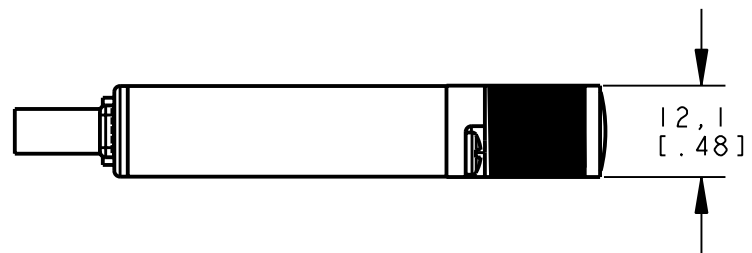

8 | 7 | 6 | 5 | 4 | 3 | 2 | 1

ISOMETRIC VIEW
SCALE 1:1

NOTES:
1. ALL DIMENSIONS ARE MILLIMETERS [INCHES] UNLESS OTHERWISE NOTED.

This drawing is the property of BANNER ENGINEERING CORP. and is proprietary in general and in detail. Its contents shall not be revealed to outside parties without written consent of BANNER.