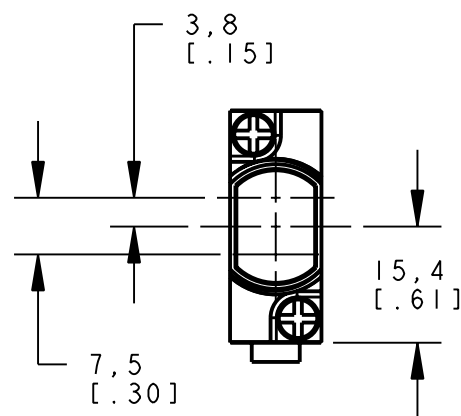

8 | 7 | 6 | 5 | 4 | 3 | 2 | 1

ISOMETRIC VIEW
SCALE 1:1

NOTES:
1. ALL DIMENSIONS ARE MILLIMETERS [INCHES] UNLESS OTHERWISE NOTED.

This drawing is the property of BANNER ENGINEERING CORP. and is proprietary in general and in detail. Its contents shall not be revealed to outside parties without written consent of BANNER.

BANNER ENGINEERING CORP.
P.O. BOX 9414
MINNEAPOLIS, MN 55440

THIRD ANGLE PROJECTION

TITLE
SME312 CV/CVG/CVB/CVW CABLE/PIGTAIL
WEB CAD DRAWINGS 2D/3D

SIZE B	DRAWING NO. 154485	REV. 1
-----------	------------------------------	-----------