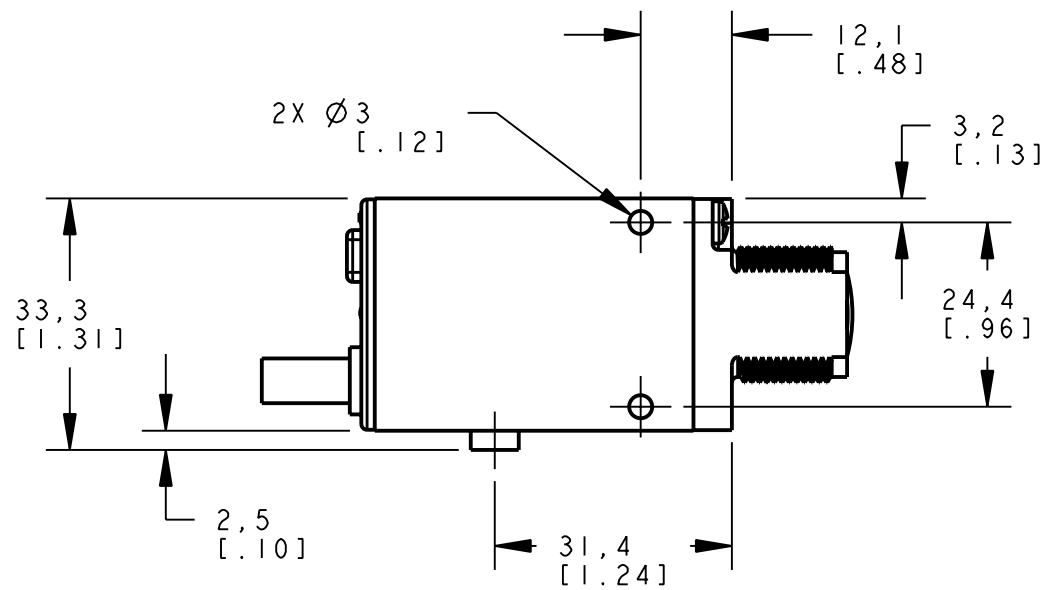

8 | 7 | 6 | 5 | 4 | 3 | 2 | 1

ISOMETRIC VIEW
SCALE 1:1

NOTES:
1. ALL DIMENSIONS ARE MILLIMETERS [INCHES] UNLESS OTHERWISE NOTED.

This drawing is the property of BANNER ENGINEERING CORP. and is proprietary in general and in detail. Its contents shall not be revealed to outside parties without written consent of BANNER.

BANNER ENGINEERING CORP.
P.O. BOX 9414
MINNEAPOLIS, MN 55440

THIRD ANGLE PROJECTION

TITLE
SME312 CV/CVG/CVB/CVW CABLE/PIGTAIL
WEB CAD DRAWINGS 2D/3D

SIZE B	DRAWING NO. 154485	REV. 1
-----------	------------------------------	-----------