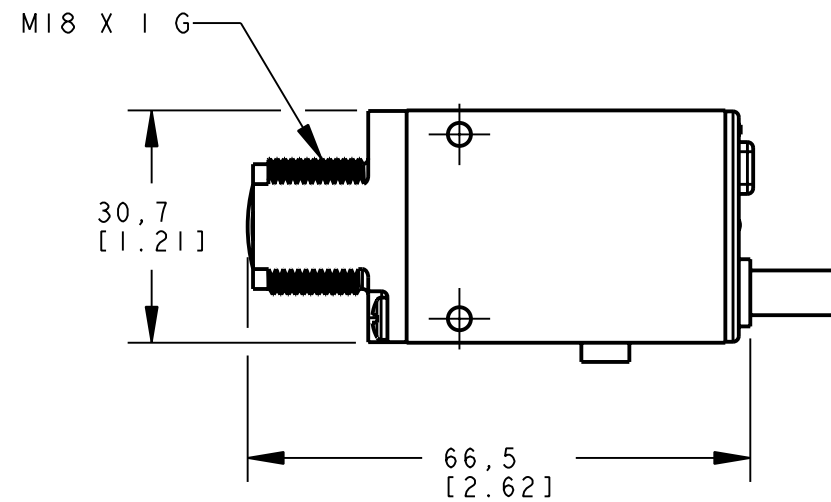

8 | 7 | 6 | 5 | 4 | 3 | 2 | 1

ISOMETRIC VIEW
SCALE 1:1

NOTES:
1. ALL DIMENSIONS ARE MILLIMETERS [INCHES] UNLESS OTHERWISE NOTED.

This drawing is the property of BANNER ENGINEERING CORP. and is proprietary in general and in detail. Its contents shall not be revealed to outside parties without written consent of BANNER.

BANNER ENGINEERING CORP.
P.O. BOX 9414
MINNEAPOLIS, MN 55440

THIRD ANGLE PROJECTION

TITLE
SME312 CV/CVG/CVB/CVW CABLE/PIGTAIL
WEB CAD DRAWINGS 2D/3D

SIZE B	DRAWING NO. 154485	REV. 1
-----------	------------------------------	-----------