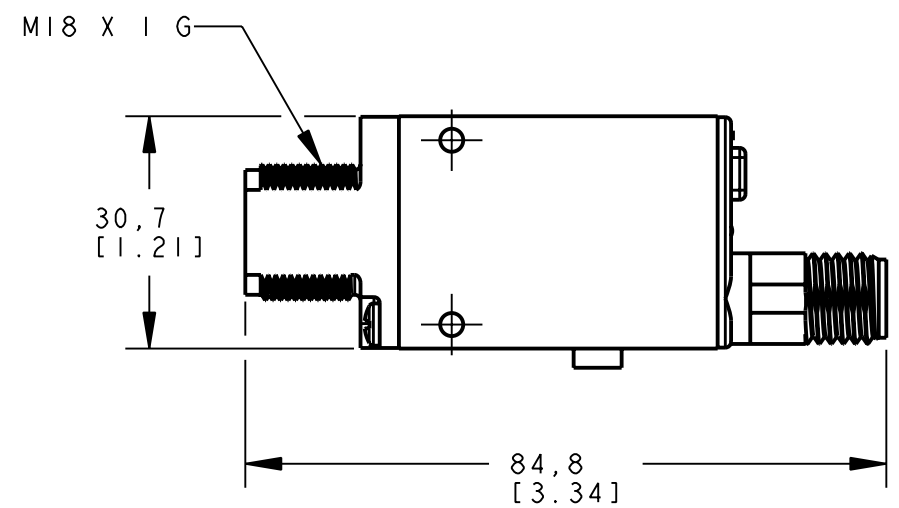

8 | 7 | 6 | 5 | 4 | 3 | 2 | 1

D
C
B
A

D
C
B
A

This drawing is the property of BANNER ENGINEERING CORP. and is proprietary in general and in detail. Its contents shall not be revealed to outside parties without written consent of BANNER.

BANNER ENGINEERING CORP.
P.O. BOX 9414
MINNEAPOLIS, MN 55440

THIRD ANGLE PROJECTION

TITLE
**SME312 D/DMHS/DV/LV OD
WEB CAD DRAWINGS 2D/3D**

SIZE B	DRAWING NO. 154490	REV. I
SCALE 1:1		SHEET 1 OF 1

NOTES:
1. ALL DIMENSIONS ARE MILLIMETERS [INCHES] UNLESS OTHERWISE NOTED.

8 | 7 | 6 | 5 | 4 | 3 | 2 | 1

PRO/E