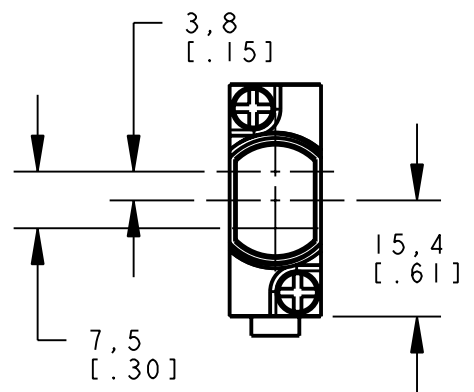

8 | 7 | 6 | 5 | 4 | 3 | 2 | 1

D
C
B
A

D
C
B
A

This drawing is the property of BANNER ENGINEERING CORP. and is proprietary in general and in detail. Its contents shall not be revealed to outside parties without written consent of BANNER.

BANNER ENGINEERING CORP.
P.O. BOX 9414
MINNEAPOLIS, MN 55440

THIRD ANGLE PROJECTION

TITLE
**SME312 D/DMHS/DV/LV OD
WEB CAD DRAWINGS 2D/3D**

SIZE B	DRAWING NO. 154490	REV. I
SCALE 1:1		SHEET 1 OF 1

NOTES:
1. ALL DIMENSIONS ARE MILLIMETERS [INCHES] UNLESS OTHERWISE NOTED.

8 | 7 | 6 | 5 | 4 | 3 | 2 | 1

PRO/E