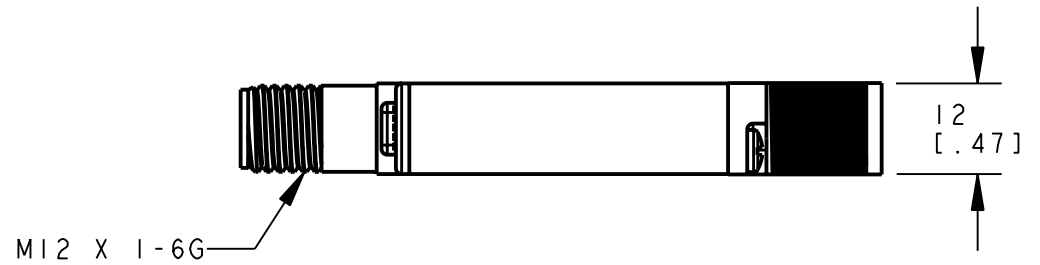

8 | 7 | 6 | 5 | 4 | 3 | 2 | 1

D
C
B
A

D
C
B
A

This drawing is the property of BANNER ENGINEERING CORP. and is proprietary in general and in detail. Its contents shall not be revealed to outside parties without written consent of BANNER.

BANNER ENGINEERING CORP.
P.O. BOX 9414
MINNEAPOLIS, MN 55440

THIRD ANGLE PROJECTION

TITLE
**SME312 D/DMHS/DV/LV OD
WEB CAD DRAWINGS 2D/3D**

SIZE B	DRAWING NO. 154490	REV. I
SCALE 1:1		SHEET 1 OF 1

NOTES:
1. ALL DIMENSIONS ARE MILLIMETERS [INCHES] UNLESS OTHERWISE NOTED.

8 | 7 | 6 | 5 | 4 | 3 | 2 | 1

PRO/E