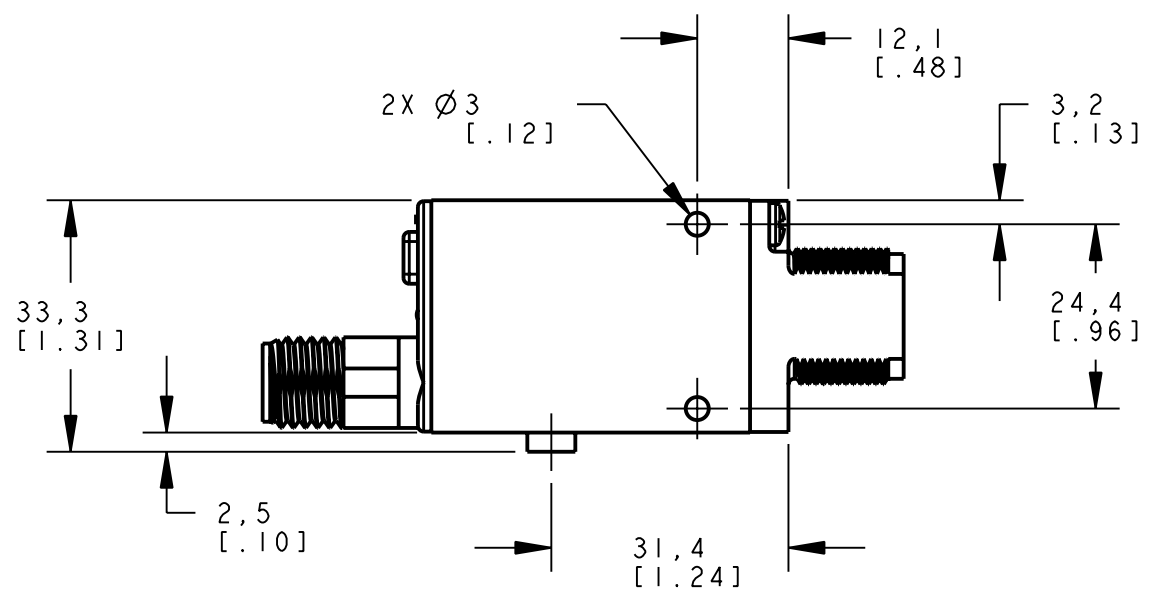

8 | 7 | 6 | 5 | 4 | 3 | 2 | 1

D
C
B
A

D
C
B
A

This drawing is the property of BANNER ENGINEERING CORP. and is proprietary in general and in detail. Its contents shall not be revealed to outside parties without written consent of BANNER.

BANNER ENGINEERING CORP.
P.O. BOX 9414
MINNEAPOLIS, MN 55440

THIRD ANGLE PROJECTION

TITLE
**SME312 D/DMHS/DV/LV OD
WEB CAD DRAWINGS 2D/3D**

SIZE B	DRAWING NO. 154490	REV. I
SCALE 1:1		SHEET 1 OF 1

NOTES:
1. ALL DIMENSIONS ARE MILLIMETERS [INCHES] UNLESS OTHERWISE NOTED.

8 | 7 | 6 | 5 | 4 | 3 | 2 | 1

PRO/E