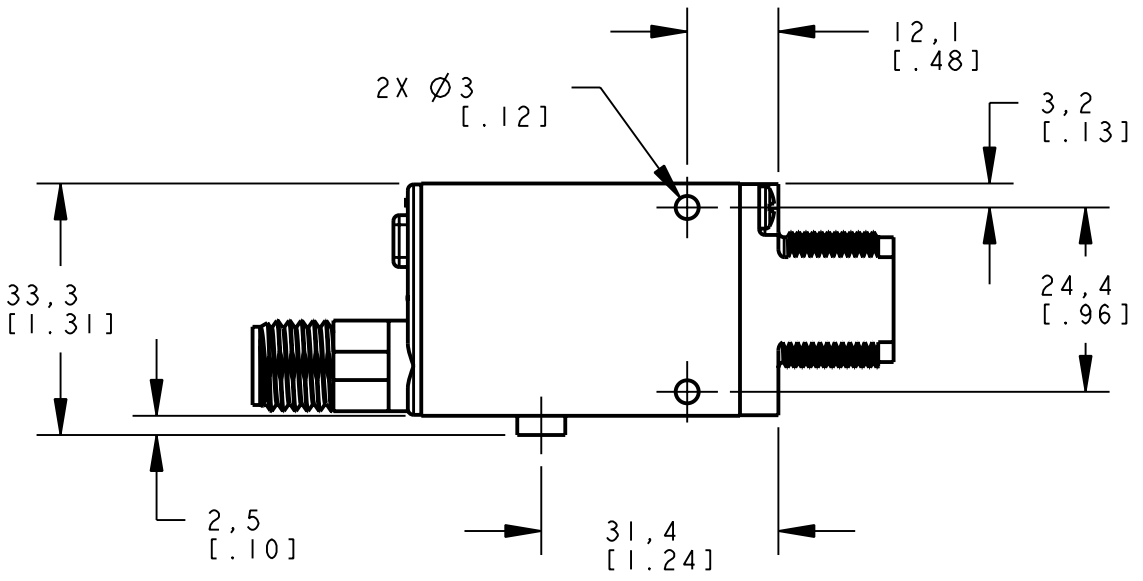

8 | 7 | 6 | 5 | 4 | 3 | 2 | 1

This drawing is the property of BANNER ENGINEERING CORP. and is proprietary in general and in detail. Its contents shall not be revealed to outside parties without written consent of BANNER.

BANNER ENGINEERING CORP.
P.O. BOX 9414
MINNEAPOLIS, MN 55440

THIRD ANGLE PROJECTION

TITLE
**SME312 LP/LPC OD
WEB CAD DRAWINGS 2D/3D**

SIZE B	DRAWING NO. 154496	REV. -
SCALE 1:1		SHEET 1 OF 1

NOTES:
1. ALL DIMENSIONS ARE MILLIMETERS [INCHES] UNLESS OTHERWISE NOTED.

8 | 7 | 6 | 5 | 4 | 3 | 2 | 1 | PRO/E