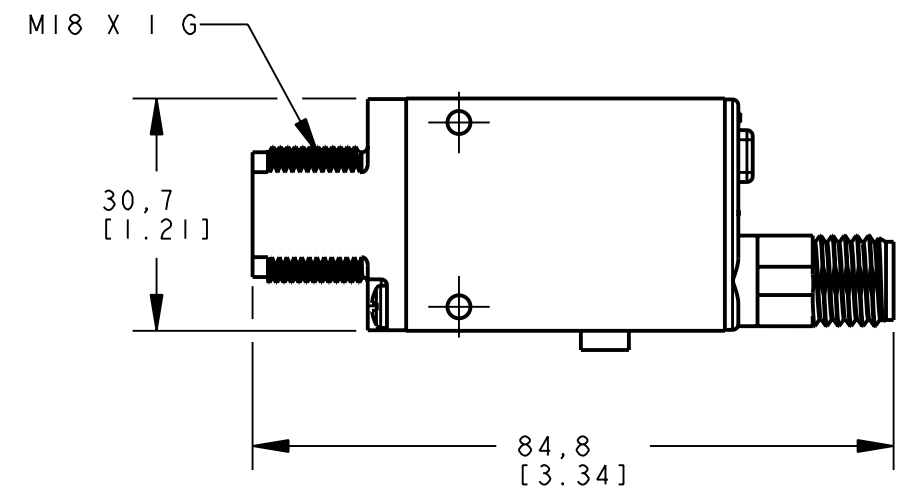

8 | 7 | 6 | 5 | 4 | 3 | 2 | 1

This drawing is the property of BANNER ENGINEERING CORP. and is proprietary in general and in detail. Its contents shall not be revealed to outside parties without written consent of BANNER.

BANNER ENGINEERING CORP.
P.O. BOX 9414
MINNEAPOLIS, MN 55440

THIRD ANGLE PROJECTION

TITLE
**SME312 LP/LPC OD
WEB CAD DRAWINGS 2D/3D**

SIZE B	DRAWING NO. 154496	REV. -
SCALE 1:1		SHEET 1 OF 1

NOTES:
1. ALL DIMENSIONS ARE MILLIMETERS [INCHES] UNLESS OTHERWISE NOTED.

8 | 7 | 6 | 5 | 4 | 3 | 2 | 1 | PRO/E