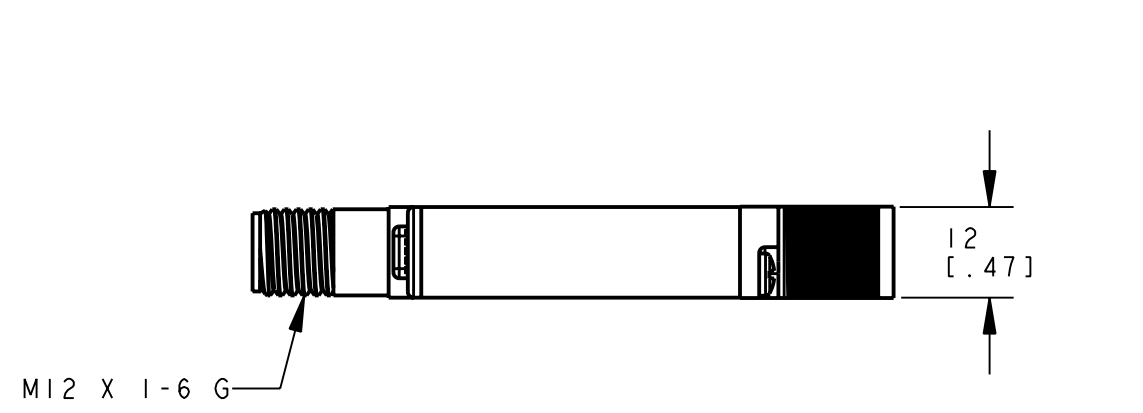

8 | 7 | 6 | 5 | 4 | 3 | 2 | 1

This drawing is the property of BANNER ENGINEERING CORP. and is proprietary in general and in detail. Its contents shall not be revealed to outside parties without written consent of BANNER.

BANNER ENGINEERING CORP.
P.O. BOX 9414
MINNEAPOLIS, MN 55440

THIRD ANGLE PROJECTION

TITLE
**SME312 LP/LPC OD
WEB CAD DRAWINGS 2D/3D**

SIZE B	DRAWING NO. 154496	REV. -
SCALE 1:1		SHEET 1 OF 1

NOTES:
1. ALL DIMENSIONS ARE MILLIMETERS [INCHES] UNLESS OTHERWISE NOTED.

8 | 7 | 6 | 5 | 4 | 3 | 2 | 1 | PRO/E