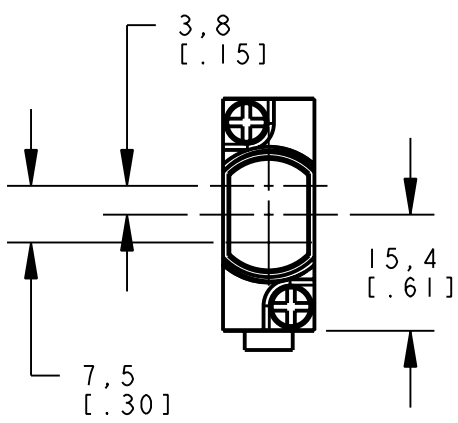

8 | 7 | 6 | 5 | 4 | 3 | 2 | 1

This drawing is the property of BANNER ENGINEERING CORP. and is proprietary in general and in detail. Its contents shall not be revealed to outside parties without written consent of BANNER.

BANNER ENGINEERING CORP.
P.O. BOX 9414
MINNEAPOLIS, MN 55440

THIRD ANGLE PROJECTION

TITLE
**SME312 LP/LPC OD
WEB CAD DRAWINGS 2D/3D**

SIZE B	DRAWING NO. 154496	REV. -
SCALE 1:1		SHEET 1 OF 1

NOTES:
1. ALL DIMENSIONS ARE MILLIMETERS [INCHES] UNLESS OTHERWISE NOTED.

8 | 7 | 6 | 5 | 4 | 3 | 2 | 1 | PRO/E