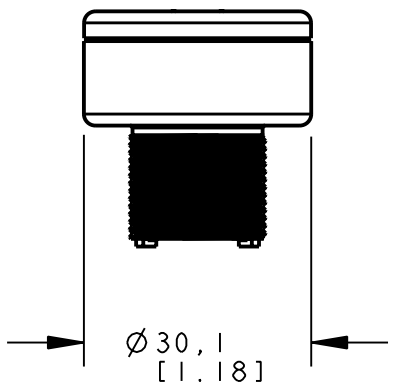

8 7 6 5 4 3 2 1

D
C
B
A

D
C
B
A

NOTES:
1. ALL DIMENSIONS ARE MILLIMETERS [INCHES] UNLESS OTHERWISE NOTED.

This drawing is the property of BANNER ENGINEERING CORP. and is proprietary in general and in detail. Its contents shall not be revealed to outside parties without written consent of BANNER.

BANNER ENGINEERING CORP.
P.O. BOX 9414
MINNEAPOLIS, MN 55440

THIRD ANGLE PROJECTION

TITLE
T18 SN6FF/SP6FF CABLE/PIGTAIL
WEB CAD DRAWINGS 2D/3D

SIZE B	DRAWING NO. 155312	REV. 1
SCALE 1:1		SHEET 1 OF 1

8 7 6 5 4 3 2 1 PRO/E