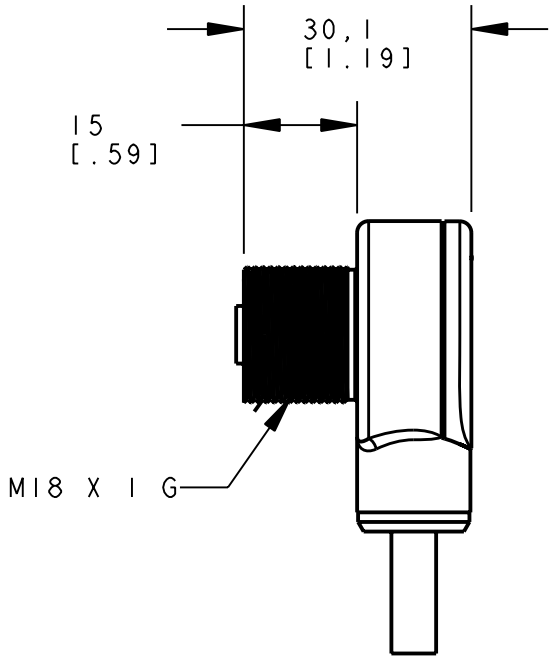

8 7 6 5 4 3 2 1

D
C
B
A

D
C
B
A

NOTES:
1. ALL DIMENSIONS ARE MILLIMETERS [INCHES] UNLESS OTHERWISE NOTED.

This drawing is the property of BANNER ENGINEERING CORP. and is proprietary in general and in detail. Its contents shall not be revealed to outside parties without written consent of BANNER.

BANNER ENGINEERING CORP.
P.O. BOX 9414
MINNEAPOLIS, MN 55440

THIRD ANGLE PROJECTION

TITLE
T18 SN6FF/SP6FF CABLE/PIGTAIL
WEB CAD DRAWINGS 2D/3D

SIZE B	DRAWING NO. 155312	REV. 1
SCALE 1:1		SHEET 1 OF 1

8 7 6 5 4 3 2 1 PRO/E