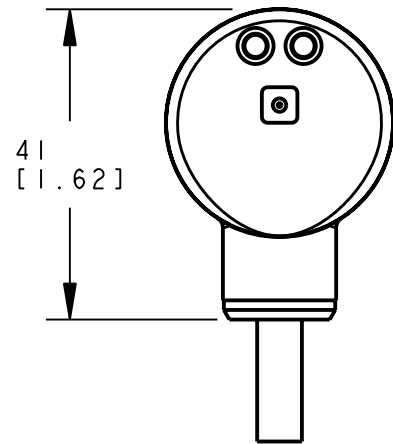

8 7 6 5 4 3 2 1

D
C
B
A

D
C
B
A

NOTES:
1. ALL DIMENSIONS ARE MILLIMETERS [INCHES] UNLESS OTHERWISE NOTED.

This drawing is the property of BANNER ENGINEERING CORP. and is proprietary in general and in detail. Its contents shall not be revealed to outside parties without written consent of BANNER.

BANNER ENGINEERING CORP.
P.O. BOX 9414
MINNEAPOLIS, MN 55440

THIRD ANGLE PROJECTION

TITLE
T18 SN6FF/SP6FF CABLE/PIGTAIL
WEB CAD DRAWINGS 2D/3D

SIZE B	DRAWING NO. 155312	REV. 1
SCALE 1:1		SHEET 1 OF 1

8 7 6 5 4 3 2 1 PRO/E