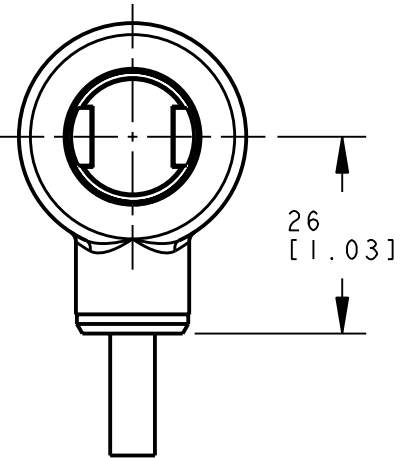

8 7 6 5 4 3 2 1

D
C
B
A

D
C
B
A

NOTES:
1. ALL DIMENSIONS ARE MILLIMETERS [INCHES] UNLESS OTHERWISE NOTED.

This drawing is the property of BANNER ENGINEERING CORP. and is proprietary in general and in detail. Its contents shall not be revealed to outside parties without written consent of BANNER.

BANNER ENGINEERING CORP.
P.O. BOX 9414
MINNEAPOLIS, MN 55440

THIRD ANGLE PROJECTION

TITLE
T18 SN6FF/SP6FF CABLE/PIGTAIL
WEB CAD DRAWINGS 2D/3D

SIZE B	DRAWING NO. 155312	REV. 1
SCALE 1:1		SHEET 1 OF 1

8 7 6 5 4 3 2 1 PRO/E