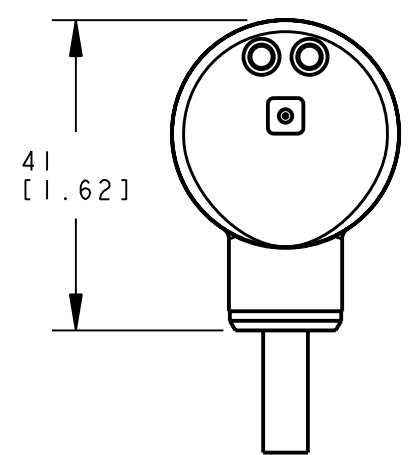

ISOMETRIC VIEW
SCALE 1:1

This drawing is the property of BANNER ENGINEERING CORP. and is proprietary in general and in detail. Its contents shall not be revealed to outside parties without written consent of BANNER.

BANNER ENGINEERING CORP.
P.O. BOX 9414
MINNEAPOLIS, MN 55440

THIRD ANGLE PROJECTION

TITLE
**T18 6L/6LP CABLE/PIGTAIL
WEB CAD DRAWINGS 2D/3D**

SIZE B	DRAWING NO. 155308	REV. 1
-----------	------------------------------	-----------

SCALE 1:1	SHEET 1 OF 1
--------------	-----------------

NOTES:
1. ALL DIMENSIONS ARE MILLIMETERS [INCHES] UNLESS OTHERWISE NOTED.