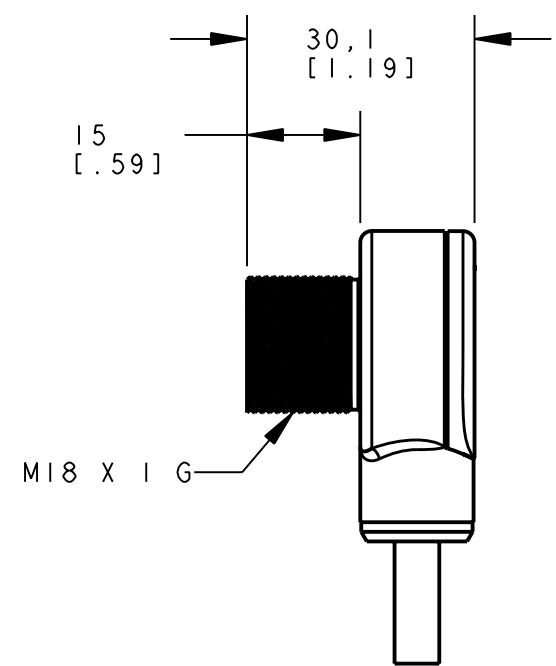

ISOMETRIC VIEW
SCALE 1:1

This drawing is the property of BANNER ENGINEERING CORP. and is proprietary in general and in detail. Its contents shall not be revealed to outside parties without written consent of BANNER.

BANNER ENGINEERING CORP.
P.O. BOX 9414
MINNEAPOLIS, MN 55440

THIRD ANGLE PROJECTION

TITLE
**T18 6L/6LP CABLE/PIGTAIL
WEB CAD DRAWINGS 2D/3D**

SIZE B	DRAWING NO. 155308	REV. 1
-----------	------------------------------	-----------

SCALE 1:1	SHEET 1 OF 1
--------------	-----------------

NOTES:
1. ALL DIMENSIONS ARE MILLIMETERS [INCHES] UNLESS OTHERWISE NOTED.