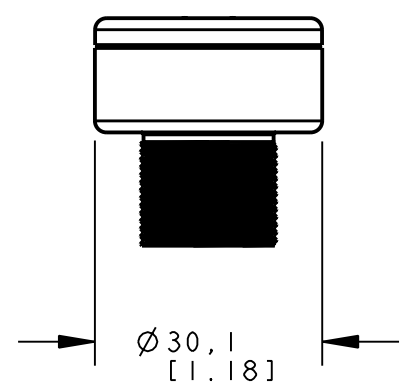

ISOMETRIC VIEW
SCALE 1:1

This drawing is the property of BANNER ENGINEERING CORP. and is proprietary in general and in detail. Its contents shall not be revealed to outside parties without written consent of BANNER.

BANNER ENGINEERING CORP.
P.O. BOX 9414
MINNEAPOLIS, MN 55440

THIRD ANGLE PROJECTION

TITLE
**T18 6L/6LP CABLE/PIGTAIL
WEB CAD DRAWINGS 2D/3D**

SIZE B	DRAWING NO. 155308	REV. 1
-----------	------------------------------	-----------

SCALE 1:1	SHEET 1 OF 1
--------------	-----------------

NOTES:
1. ALL DIMENSIONS ARE MILLIMETERS [INCHES] UNLESS OTHERWISE NOTED.