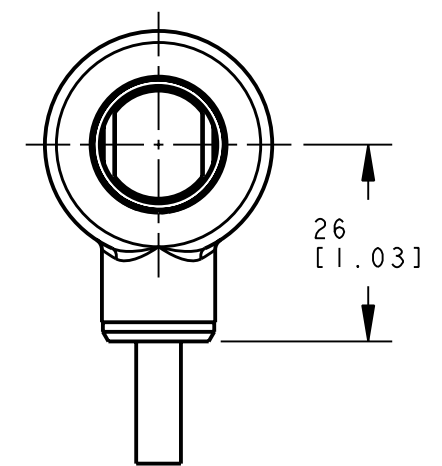

ISOMETRIC VIEW
SCALE 1:1

This drawing is the property of BANNER ENGINEERING CORP. and is proprietary in general and in detail. Its contents shall not be revealed to outside parties without written consent of BANNER.

BANNER ENGINEERING CORP.
P.O. BOX 9414
MINNEAPOLIS, MN 55440

THIRD ANGLE PROJECTION

TITLE
**T18 6L/6LP CABLE/PIGTAIL
WEB CAD DRAWINGS 2D/3D**

SIZE B	DRAWING NO. 155308	REV. 1
-----------	------------------------------	-----------

SCALE 1:1	SHEET 1 OF 1
--------------	-----------------

NOTES:
1. ALL DIMENSIONS ARE MILLIMETERS [INCHES] UNLESS OTHERWISE NOTED.