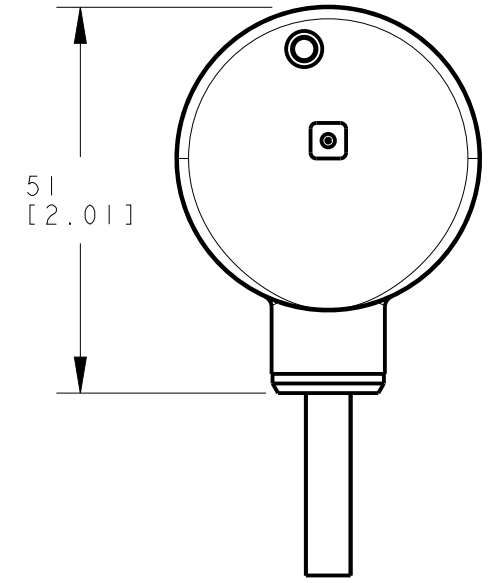

8 | 7 | 6 | 5 | 4 | 3 | 2 | 1

This drawing is the property of BANNER ENGINEERING CORP. Any use or reproduction, in any form, without prior written permission of Banner is prohibited. © 2015 Banner Engineering Corp.

BANNER BANNER ENGINEERING CORP.
www.bannerengineering.com

TITLE
**T30 3E/6E CABLE/PIGTAIL
WEB CAD DRAWINGS 2D/3D**

SIZE B DRAWING NO. **155324** REV.

SCALE 1:1 SHEET 1 OF 1

THIRD ANGLE PROJECTION

NOTES:
1. ALL DIMENSIONS ARE MILLIMETERS [INCHES] UNLESS OTHERWISE NOTED.
2. REFER TO "www.bannerengineering.com" FOR ADDITIONAL DATA AND SPECIFICATIONS.