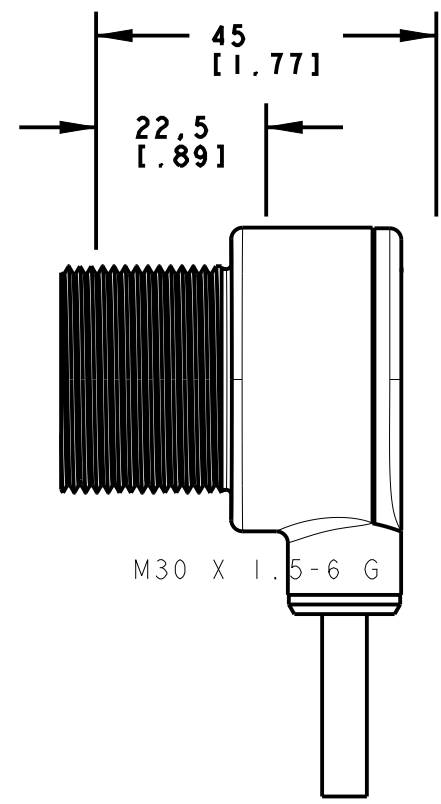

8 | 7 | 6 | 5 | 4 | 3 | 2 | 1

This drawing is the property of BANNER ENGINEERING CORP. Any use or reproduction, in any form, without prior written permission of Banner is prohibited. © 2015 Banner Engineering Corp.

BANNER BANNER ENGINEERING CORP.
www.bannerengineering.com

TITLE
**T30 3E/6E CABLE/PIGTAIL
WEB CAD DRAWINGS 2D/3D**

SIZE B DRAWING NO. **155324** REV.

SCALE 1:1 SHEET 1 OF 1

THIRD ANGLE PROJECTION

NOTES:
1. ALL DIMENSIONS ARE MILLIMETERS [INCHES] UNLESS OTHERWISE NOTED.
2. REFER TO "www.bannerengineering.com" FOR ADDITIONAL DATA AND SPECIFICATIONS.