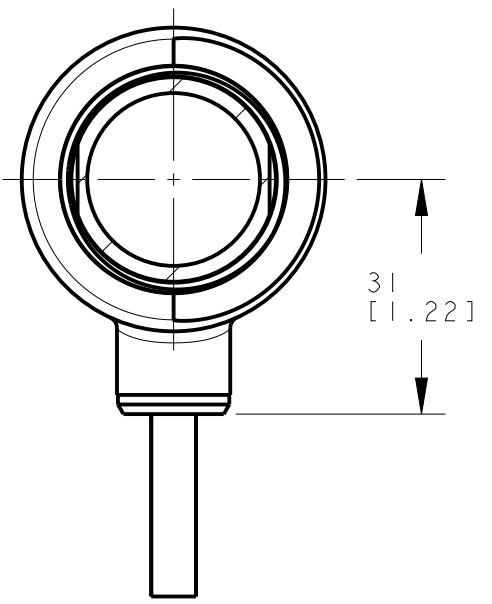

8 | 7 | 6 | 5 | 4 | 3 | 2 | 1

This drawing is the property of BANNER ENGINEERING CORP. Any use or reproduction, in any form, without prior written permission of Banner is prohibited. © 2015 Banner Engineering Corp.

BANNER BANNER ENGINEERING CORP.
www.bannerengineering.com

TITLE
**T30 3E/6E CABLE/PIGTAIL
WEB CAD DRAWINGS 2D/3D**

SIZE B DRAWING NO. **155324** REV.

SCALE 1:1 SHEET 1 OF 1

THIRD ANGLE PROJECTION

NOTES:
1. ALL DIMENSIONS ARE MILLIMETERS [INCHES] UNLESS OTHERWISE NOTED.
2. REFER TO "www.bannerengineering.com" FOR ADDITIONAL DATA AND SPECIFICATIONS.