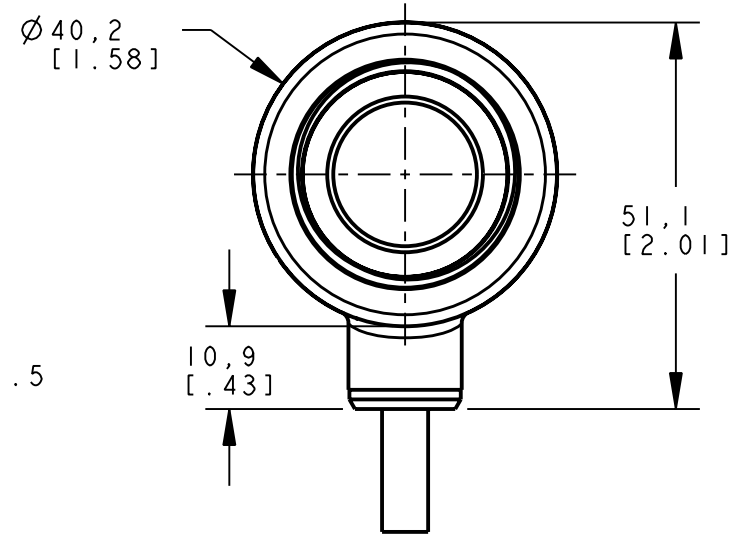

8 | 7 | 6 | 5 | 4 | 3 | 2 | 1

D
C
B
A

D
C
B
A

ISOMETRIC VIEW

M30 X 1.5

This drawing is the property of BANNER ENGINEERING CORP. and is proprietary in general and in detail. Its contents shall not be revealed to outside parties without written consent of BANNER.

BANNER ENGINEERING CORP.
P.O. BOX 9414
MINNEAPOLIS, MN 55440

THIRD ANGLE PROJECTION

TITLE
**T30UX CABLE
WEB CAD DRAWINGS 2D/3D**

SIZE B DRAWING NO. **138419** REV. **A**

SCALE 1:1 SHEET 1 OF 1

NOTES:
1. ALL DIMENSIONS ARE MILLIMETERS [INCHES] UNLESS OTHERWISE NOTED.