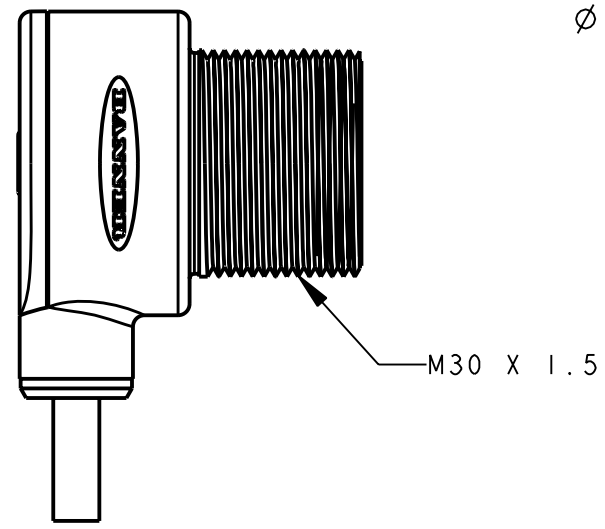

8 | 7 | 6 | 5 | 4 | 3 | 2 | 1

D
C
B
A

D
C
B
A

ISOMETRIC VIEW

M30 X 1.5

This drawing is the property of BANNER ENGINEERING CORP. and is proprietary in general and in detail. Its contents shall not be revealed to outside parties without written consent of BANNER.

BANNER ENGINEERING CORP.
P.O. BOX 9414
MINNEAPOLIS, MN 55440

THIRD ANGLE PROJECTION

TITLE
**T30UX CABLE
WEB CAD DRAWINGS 2D/3D**

SIZE B DRAWING NO. **138419** REV. **A**

SCALE 1:1 SHEET 1 OF 1

NOTES:
1. ALL DIMENSIONS ARE MILLIMETERS [INCHES] UNLESS OTHERWISE NOTED.