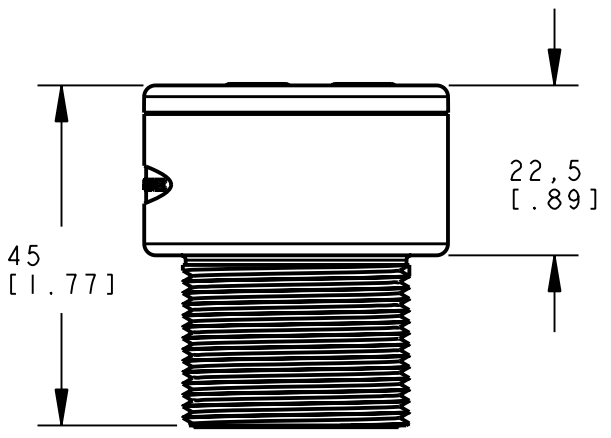

8 | 7 | 6 | 5 | 4 | 3 | 2 | 1

D
C
B
A

D
C
B
A

ISOMETRIC VIEW

M30 X 1.5

This drawing is the property of BANNER ENGINEERING CORP. and is proprietary in general and in detail. Its contents shall not be revealed to outside parties without written consent of BANNER.

BANNER ENGINEERING CORP.
P.O. BOX 9414
MINNEAPOLIS, MN 55440

THIRD ANGLE PROJECTION

TITLE
**T30UX CABLE
WEB CAD DRAWINGS 2D/3D**

SIZE B DRAWING NO. **138419** REV. **A**

SCALE 1:1 SHEET 1 OF 1

NOTES:
1. ALL DIMENSIONS ARE MILLIMETERS [INCHES] UNLESS OTHERWISE NOTED.