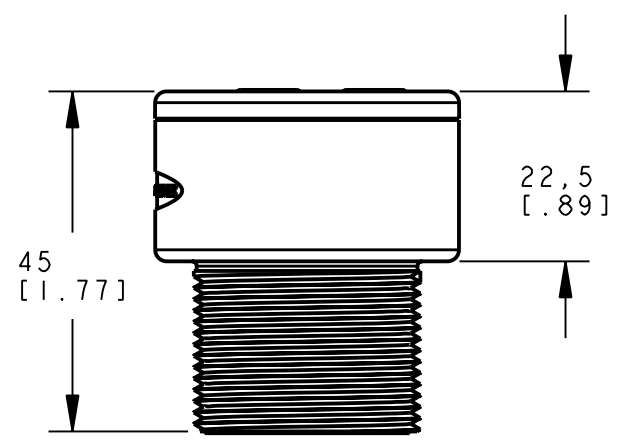

8 | 7 | 6 | 5 | 4 | 3 | 2 | 1

D  
C  
B  
A

D  
C  
B  
A

ISOMETRIC VIEW

M30 X 1.5

This drawing is the property of BANNER ENGINEERING CORP. and is proprietary in general and in detail. Its contents shall not be revealed to outside parties without written consent of BANNER.

BANNER ENGINEERING CORP.  
P.O. BOX 9414  
MINNEAPOLIS, MN 55440

THIRD ANGLE PROJECTION

TITLE  
**T30UX CABLE  
WEB CAD DRAWINGS 2D/3D**

SIZE B DRAWING NO. **138419** REV. **A**

SCALE 1:1 SHEET 1 OF 1

NOTES:  
1. ALL DIMENSIONS ARE MILLIMETERS [INCHES] UNLESS OTHERWISE NOTED.