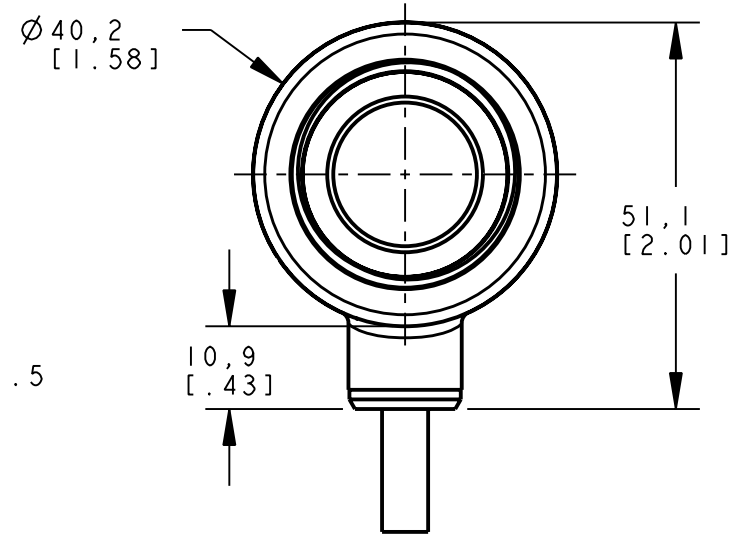

8 | 7 | 6 | 5 | 4 | 3 | 2 | 1

D  
C  
B  
A

D  
C  
B  
A

ISOMETRIC VIEW

M30 X 1.5

This drawing is the property of BANNER ENGINEERING CORP. and is proprietary in general and in detail. Its contents shall not be revealed to outside parties without written consent of BANNER.

BANNER ENGINEERING CORP.  
P.O. BOX 9414  
MINNEAPOLIS, MN 55440

THIRD ANGLE PROJECTION

TITLE  
**T30UX CABLE  
WEB CAD DRAWINGS 2D/3D**

SIZE B DRAWING NO. **138419** REV. **A**

SCALE 1:1 SHEET 1 OF 1

NOTES:  
1. ALL DIMENSIONS ARE MILLIMETERS [INCHES] UNLESS OTHERWISE NOTED.