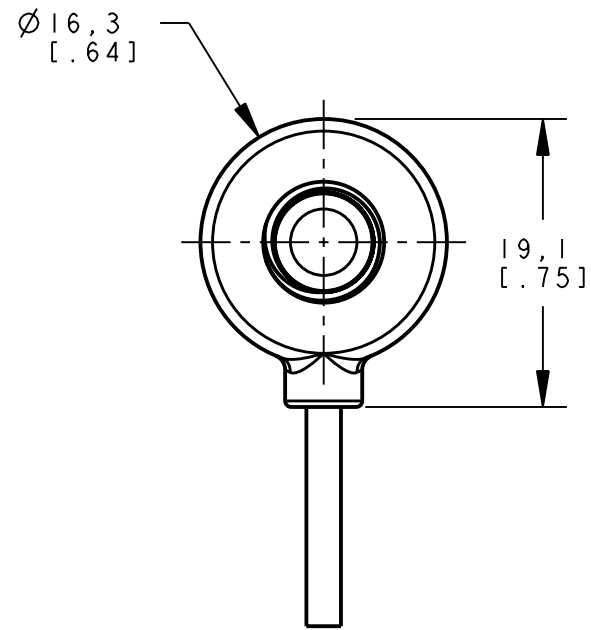

8 | 7 | 6 | 5 | 4 | 3 | 2 | 1

D
C
B
A

ISOMETRIC VIEW
SCALE 2:1

D
C
B
A

NOTES:
1. ALL DIMENSIONS ARE MILLIMETERS [INCHES] UNLESS OTHERWISE NOTED.

This drawing is the property of BANNER ENGINEERING CORP. and is proprietary in general and in detail. Its contents shall not be revealed to outside parties without written consent of BANNER.

BANNER ENGINEERING CORP.
P.O. BOX 9414
MINNEAPOLIS, MN 55440

THIRD ANGLE PROJECTION

TITLE
**T8L EZ-LIGHT
WEB CAD DRAWINGS 2D/3D**

SIZE B	DRAWING NO. 158531	REV. A
SCALE 2:1		SHEET 1 OF 1

8 | 7 | 6 | 5 | 4 | 3 | 2 | 1 | PRO/E