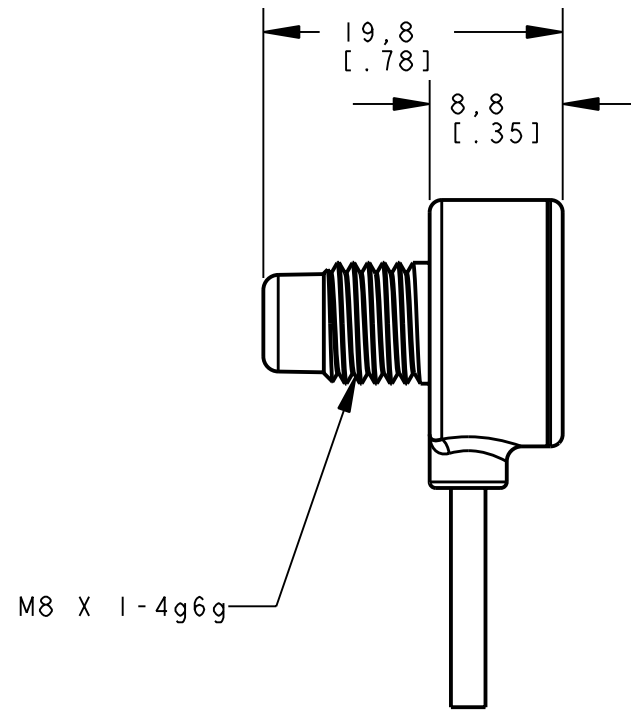

8 | 7 | 6 | 5 | 4 | 3 | 2 | 1

D
C
B
A

ISOMETRIC VIEW
SCALE 2:1

D
C
B
A

NOTES:
1. ALL DIMENSIONS ARE MILLIMETERS [INCHES] UNLESS OTHERWISE NOTED.

This drawing is the property of BANNER ENGINEERING CORP. and is proprietary in general and in detail. Its contents shall not be revealed to outside parties without written consent of BANNER.

BANNER ENGINEERING CORP.
P.O. BOX 9414
MINNEAPOLIS, MN 55440

THIRD ANGLE PROJECTION

TITLE
**T8L EZ-LIGHT
WEB CAD DRAWINGS 2D/3D**

SIZE B	DRAWING NO. 158531	REV. A
SCALE 2:1		SHEET 1 OF 1

8 | 7 | 6 | 5 | 4 | 3 | 2 | 1 | PRO/E