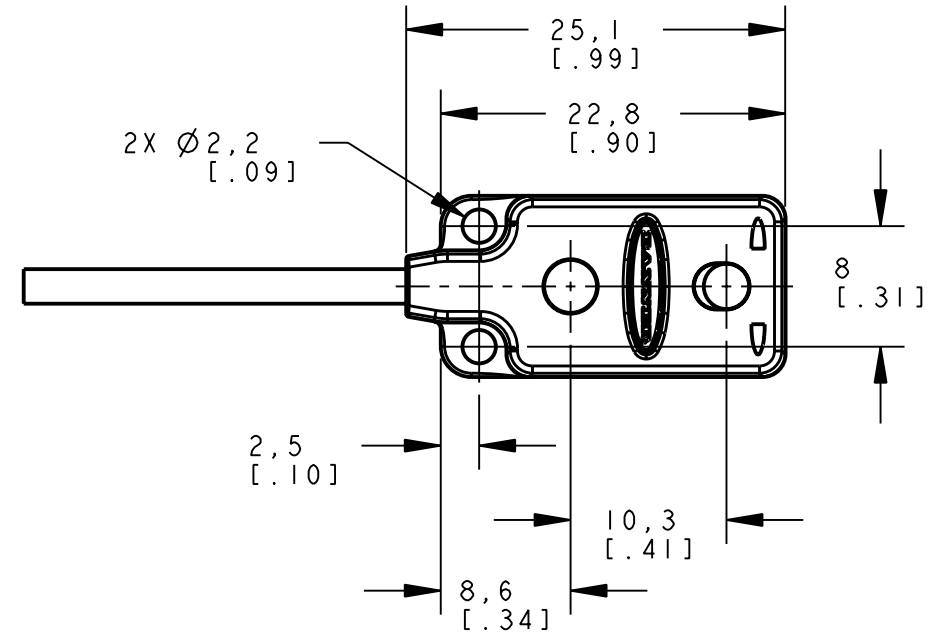

8 | 7 | 6 | 5 | 4 | 3 | 2 | 1

D
C
B
A

This drawing is the property of BANNER ENGINEERING CORP. and is proprietary in general and in detail. Its contents shall not be revealed to outside parties without written consent of BANNER.

BANNER ENGINEERING CORP.
P.O. BOX 9414
MINNEAPOLIS, MN 55440

TITLE
**VS2 CV30 CABLE/PIGTAIL
WEB CAD DRAWINGS 2D/3D**

THIRD ANGLE PROJECTION

SIZE B DRAWING NO. **149857** REV. -

SCALE 2:1 SHEET 1 OF 1

NOTES:
1. ALL DIMENSIONS ARE MILLIMETERS [INCHES] UNLESS OTHERWISE NOTED.

8 | 7 | 6 | 5 | 4 | 3 | 2 | 1 | PRO/E