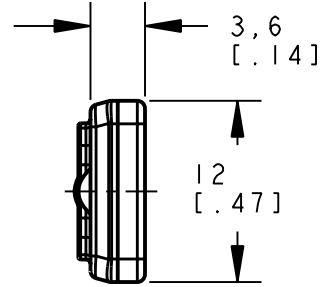

8 | 7 | 6 | 5 | 4 | 3 | 2 | 1

D
C
B
A