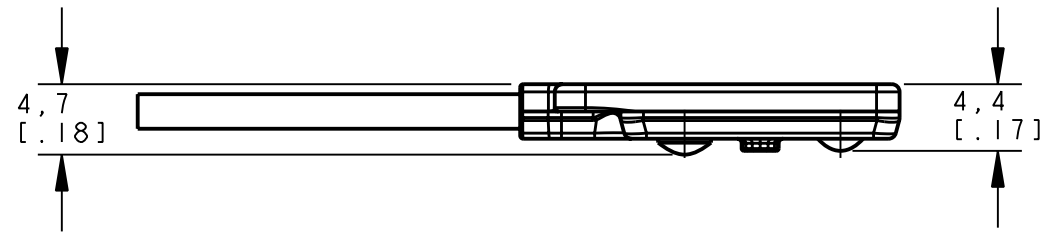

8 | 7 | 6 | 5 | 4 | 3 | 2 | 1

D
C
B
A

This drawing is the property of BANNER ENGINEERING CORP. and is proprietary in general and in detail. Its contents shall not be revealed to outside parties without written consent of BANNER.

BANNER ENGINEERING CORP.
P.O. BOX 9414
MINNEAPOLIS, MN 55440

TITLE
**VS2 CV30 CABLE/PIGTAIL
WEB CAD DRAWINGS 2D/3D**

THIRD ANGLE PROJECTION

SIZE B DRAWING NO. **149857** REV. -

SCALE 2:1 SHEET 1 OF 1

NOTES:
1. ALL DIMENSIONS ARE MILLIMETERS [INCHES] UNLESS OTHERWISE NOTED.

8 | 7 | 6 | 5 | 4 | 3 | 2 | 1 | PRO/E