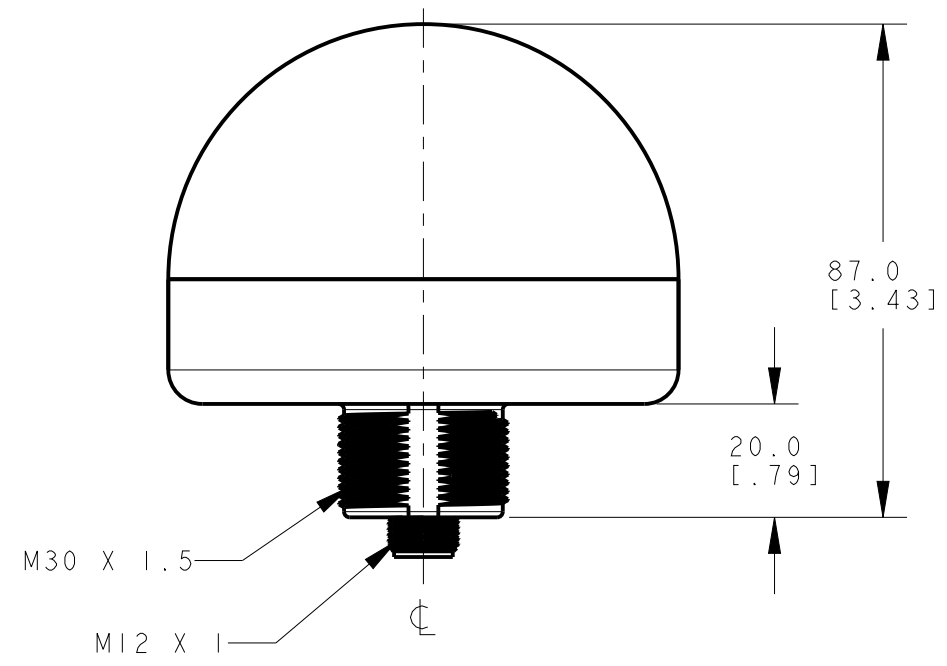

8 7 6 5 4 3 2 1

D
C
B
A

ISOMTERIC VIEW
SCALE 1:1

This drawing is the property of BANNER ENGINEERING CORP. and is proprietary in general and in detail. Its contents shall not be revealed to outside parties without written consent of BANNER.

BANNER ENGINEERING CORP.
P.O. BOX 9414
MINNEAPOLIS, MN 55440

THIRD ANGLE PROJECTION

TITLE		K90 OD	
SIZE B	DRAWING NO. 181759	REV. A	
SCALE 3:4		SHEET 1 OF 1	

NOTES:
1. ALL DIMENSIONS ARE MILLIMETERS [INCHES] UNLESS OTHERWISE NOTED.