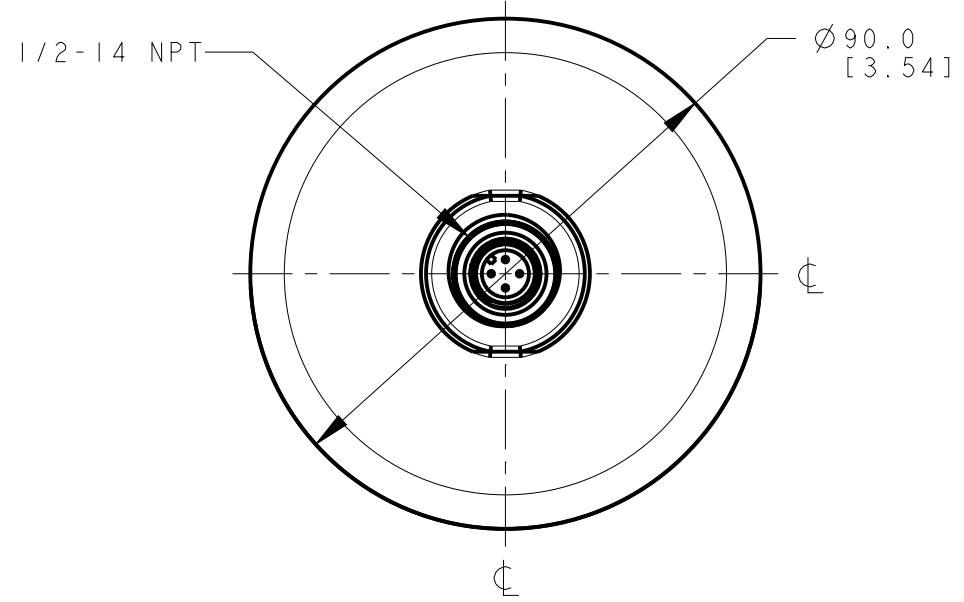

8 7 6 5 4 3 2 1

D
C
B
A

ISOMTERIC VIEW
SCALE 1:1

This drawing is the property of BANNER ENGINEERING CORP. and is proprietary in general and in detail. Its contents shall not be revealed to outside parties without written consent of BANNER.

BANNER ENGINEERING CORP.
P.O. BOX 9414
MINNEAPOLIS, MN 55440

THIRD ANGLE PROJECTION

TITLE		K90 OD	
SIZE B	DRAWING NO. 181759	REV. A	
SCALE 3:4		SHEET 1 OF 1	

NOTES:
1. ALL DIMENSIONS ARE MILLIMETERS [INCHES] UNLESS OTHERWISE NOTED.