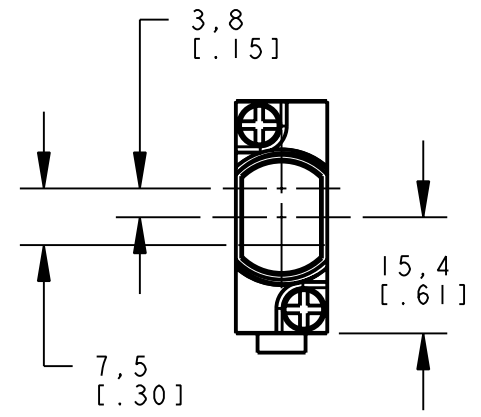

8 | 7 | 6 | 5 | 4 | 3 | 2 | 1

D

ISOMETRIC VIEW
SCALE 1:1

C

B

NOTES:
1. ALL DIMENSIONS ARE MILLIMETERS [INCHES] UNLESS OTHERWISE NOTED.

This drawing is the property of BANNER ENGINEERING CORP. and is proprietary in general and in detail. Its contents shall not be revealed to outside parties without written consent of BANNER.

BANNER ENGINEERING CORP.
P.O. BOX 9414
MINNEAPOLIS, MN 55440

THIRD ANGLE PROJECTION

TITLE
**SM2A312/MIAD9 D/LV/LVAG OD
WEB CAD DRAWINGS 2D/3D**

SIZE B	DRAWING NO. 154476	REV. 1
SCALE 1:1		SHEET 1 OF 1

8 | 7 | 6 | 5 | 4 | 3 | 2 | 1