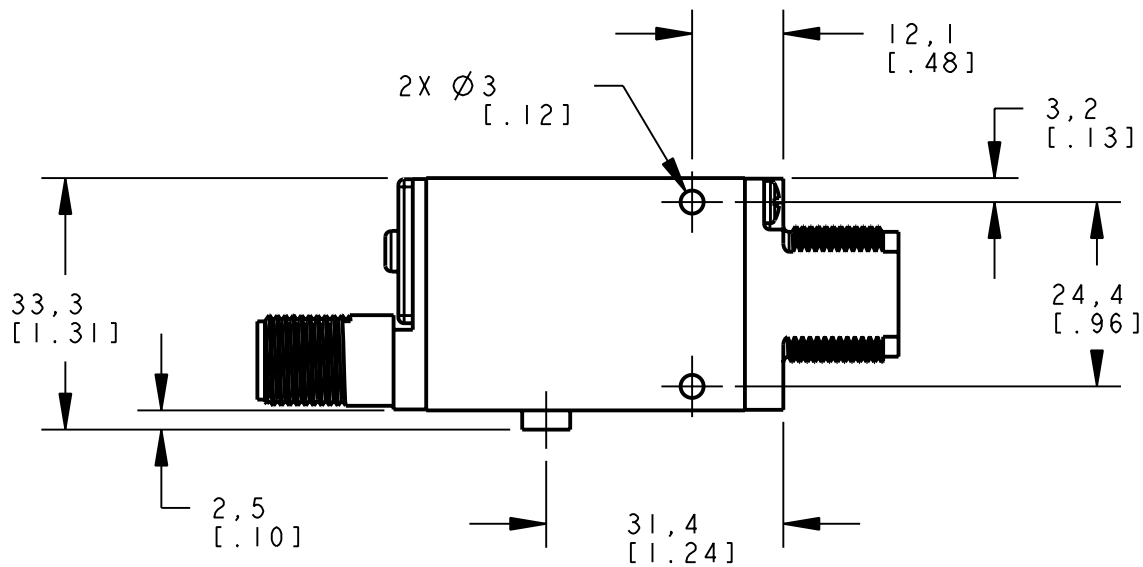

8 | 7 | 6 | 5 | 4 | 3 | 2 | 1

D

ISOMETRIC VIEW
SCALE 1:1

C

B

NOTES:
1. ALL DIMENSIONS ARE MILLIMETERS [INCHES] UNLESS OTHERWISE NOTED.

This drawing is the property of BANNER ENGINEERING CORP. and is proprietary in general and in detail. Its contents shall not be revealed to outside parties without written consent of BANNER.

BANNER ENGINEERING CORP.
P.O. BOX 9414
MINNEAPOLIS, MN 55440

THIRD ANGLE PROJECTION

TITLE
**SM2A312/MIAD9 D/LV/LVAG OD
WEB CAD DRAWINGS 2D/3D**

SIZE B	DRAWING NO. 154476	REV. 1
SCALE 1:1		SHEET 1 OF 1

8 | 7 | 6 | 5 | 4 | 3 | 2 | 1