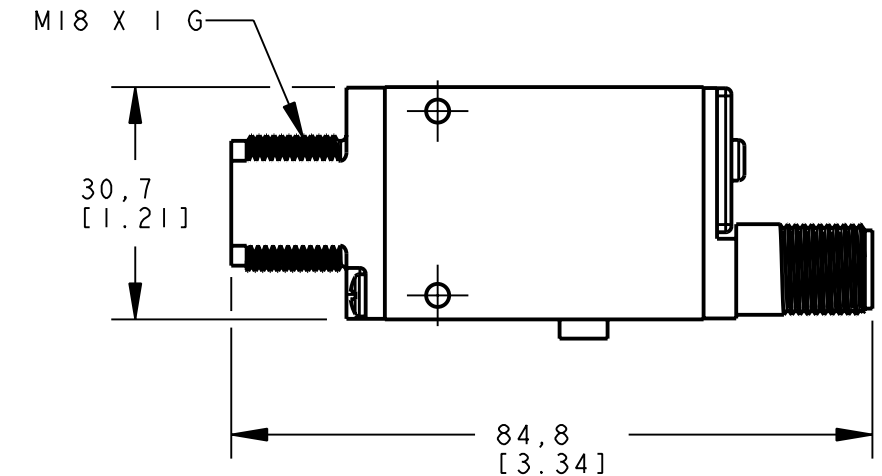

8 | 7 | 6 | 5 | 4 | 3 | 2 | 1

D

ISOMETRIC VIEW
SCALE 1:1

C

B

NOTES:
1. ALL DIMENSIONS ARE MILLIMETERS [INCHES] UNLESS OTHERWISE NOTED.

This drawing is the property of BANNER ENGINEERING CORP. and is proprietary in general and in detail. Its contents shall not be revealed to outside parties without written consent of BANNER.